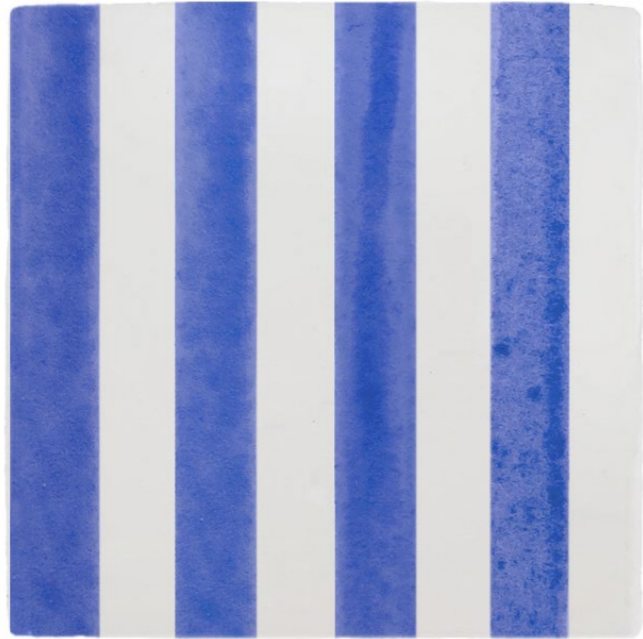

Petra Palumbo

PINSTRIPED TILE COLLECTIONS 2024

PINSTRIPE DELFT TILES

Designed by Petra to be mixed and matched alongside our illustrated Delft Tiles or by themselves, this Pinstripe collection features the same colours as the delfts: blue, green, crimson, mustard, manganese and sepia.

PINSTRIPE DELFT TILE

BLUE

PINSTRIPE DELFT TILE

CRISMON

PINSTRIPE DELFT TILE

MANGANESE

PINSTRIPE DELFT TILE

MUSTARD

PINSTRIPE DELFT TILE

GREEN

PINSTRIPE DELFT TILES

Designed to be mixed and matched with Ditsy, Pomegranate, Beirut and Daisy collection or as a stand alone design, this collection features refreshing colours and captures the brush stroke textures.

PINSTRIPE DELFT TILE

STONE

PINSTRIPE DELFT TILE

GREY

PINSTRIPE DELFT TILE

BERRY

PINSTRIPE DELFT TILE

PINK