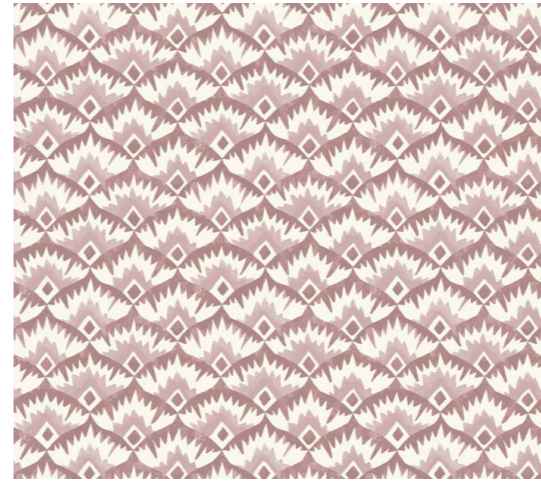

Petra Palumbo

MRS PLATT WALLPAPER COLLECTIONS 2024

MRS PLATT

Inspired by the wings of the mythical bird, the Phoenix, the pattern is impactful in its small scale.
The range features 12 colour ways.

MRS PLATT
RUBY

MRS PLATT
BRICK

MRS PLATT
ROSE

MRS PLATT
CINNAMON

MRS PLATT
ALPINE

MRS PLATT
PHOENIX

MRS PLATT
TOBACCO

MRS PLATT
AZURE

MRS PLATT
SAPPHIRE