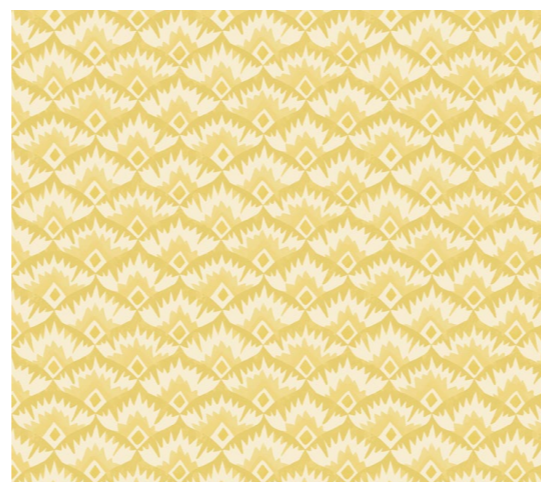

Petra Palumbo

MRS PLATT WALLPAPER COLLECTIONS 2024

MRS PLATT

Inspired by the wings of the mythical bird, the Phoenix, the pattern is impactful in its small scale.
The range features 12 colour ways.

MRS PLATT
RUBY

MRS PLATT
BRICK

MRS PLATT
ROSE

MRS PLATT
CINNAMON

MRS PLATT
ALPINE

MRS PLATT
PHOENIX

MRS PLATT
TOBACCO

MRS PLATT
AZURE

MRS PLATT
SAPPHIRE