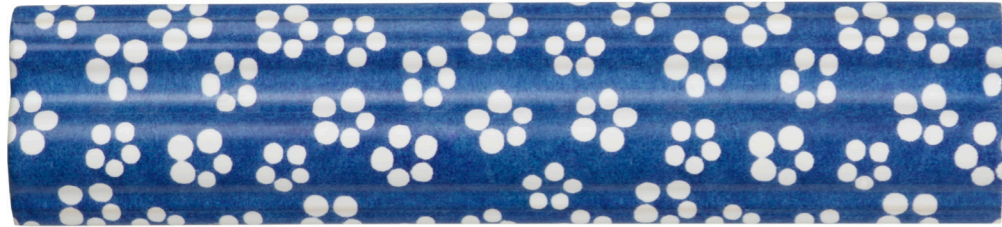

DITSY TILE TRIMS

Available in 10 colours both bold and bright or soft and earthy. Trims are so versatile and add a sophisticated and detailed finishing touch to any tiling project. Use them to edge a countertop, or to seamlessly merge counter to wall, or for shelving.

NAVY