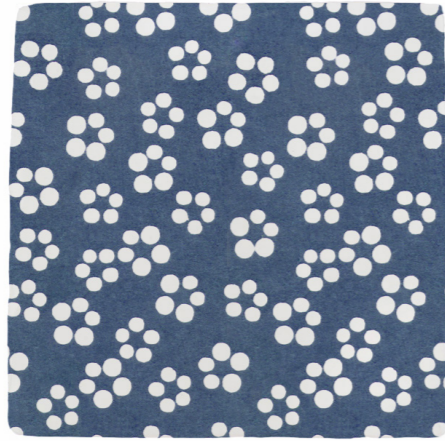

## DITSY TILES

Available in 10 colours both bold and bright or soft and earthy. Trims are so versatile and add a sophisticated and detailed finishing touch to any tiling project. Use them to edge a countertop, or to seamlessly merge counter to wall, or for shelving.

NAVY

CERULEAN

AMETHEYST

BLUSH

PEAR

OLIVE

FOREST

WHEAT

WHEAT

TAUPE

**DITSY TILE**

NAVY

**DITSY TILE**

CERULEAN

**DITSY TILE**

FOREST