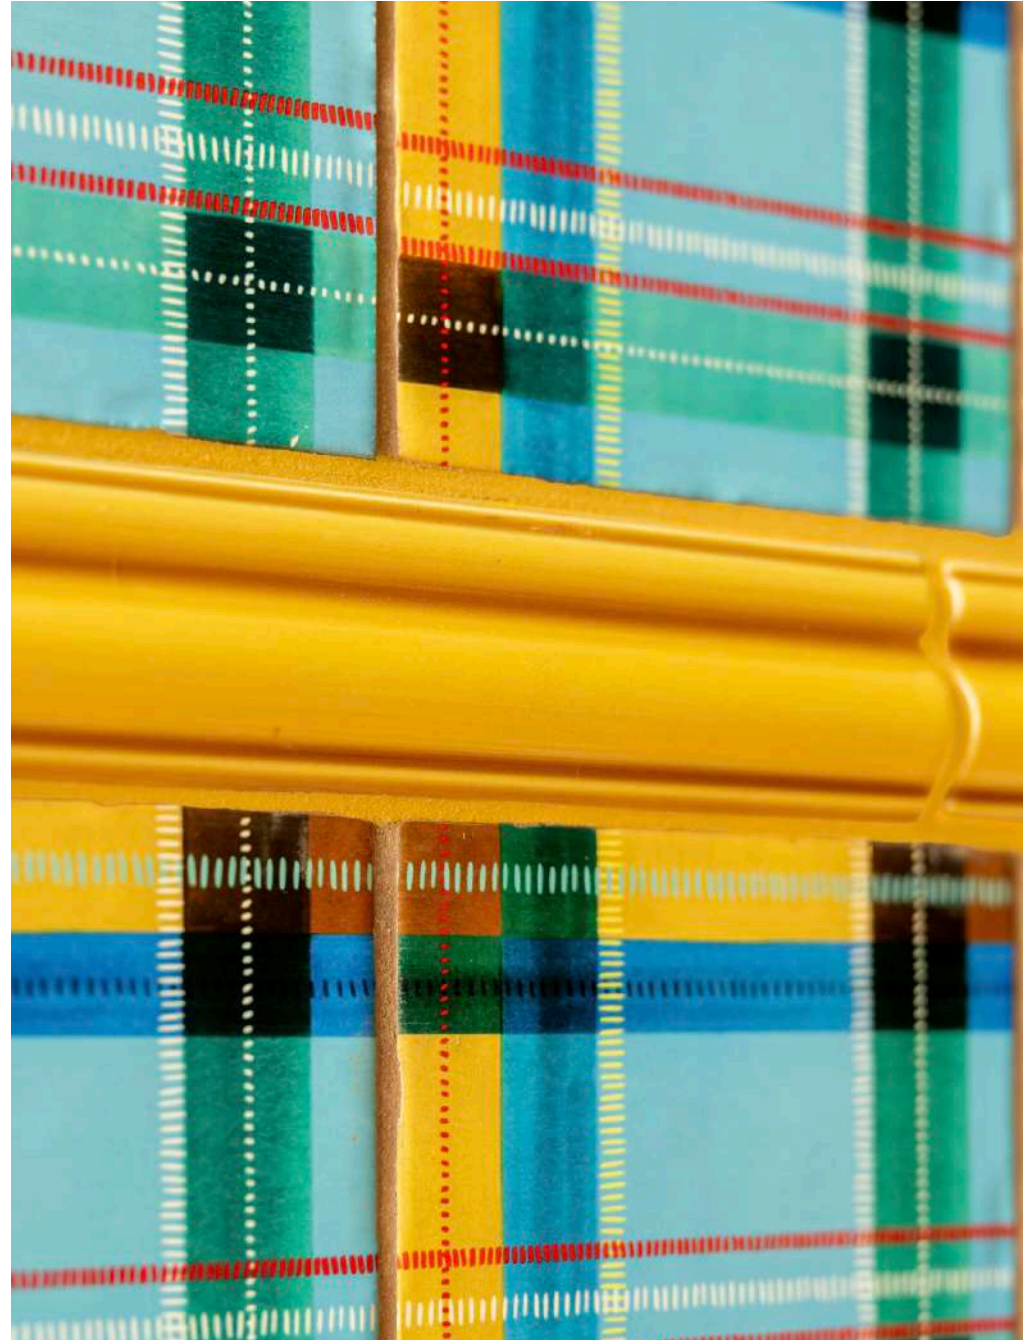

# DADO TRIMS

---

White, Mustard, Crimson, Blue, Green, Sepia

WHITE

MUSTARD

CRIMSON

BLUE

GREEN

## CRIMSON DADO TRIMS