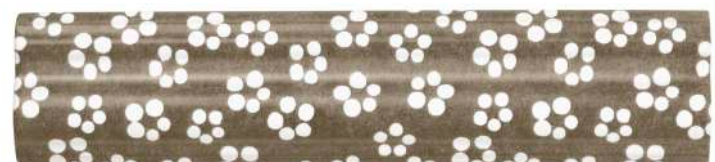

# DITSY DADO TRIMS

---

Navy, Cerulean, Forest, Cherry, Blush, Wheat, Pear, Olive, Taupe

NAVY

CERULEAN

FOREST

AMETHEYST

CHERRY

BLUSH

PEAR

OLIVE

WHEAT

TAUPE

NAVY DITSY DADO TRIMS

CERULEAN DITSY DADO TRIMS

FOREST DITSY DADO TRIMS

AMETHYST DITSY DADO TRIMS

**CHERRY DITSY DADO TRIMS**

**BLUSH DITSY DADO TRIMS**

PEAR DITSY DADO TRIMS

OLIVE DITSY DADO TRIMS

WHEAT DITSY DADO TRIMS

TAUPE DITSY DADO TRIMS