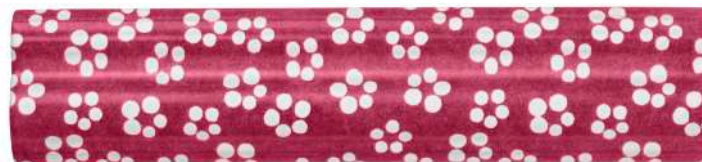

## SEPIA DADO TRIMS

# DITSY DADO TRIMS

---

Navy, Cerulean, Forest, Cherry, Blush, Wheat, Pear, Olive, Taupe

NAVY

CERULEAN

FOREST

AMETHEYST

CHERRY

BLUSH

PEAR

OLIVE

WHEAT

TAUPE

NAVY DITSY DADO TRIMS

CERULEAN DITSY DADO TRIMS

FOREST DITSY DADO TRIMS