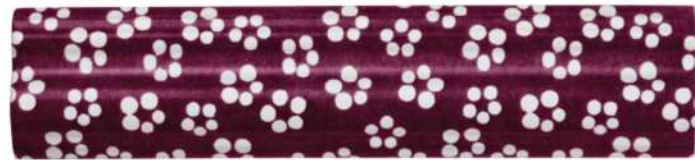

## SEPIA DADO TRIMS

# DITSY DADO TRIMS

---

Navy, Cerulean, Forest, Cherry, Blush, Wheat, Pear, Olive, Taupe

NAVY

CERULEAN

FOREST

AMETHEYST

CHERRY

BLUSH

PEAR

OLIVE

WHEAT

TAUPE

NAVY DITSY DADO TRIMS

CERULEAN DITSY DADO TRIMS

FOREST DITSY DADO TRIMS