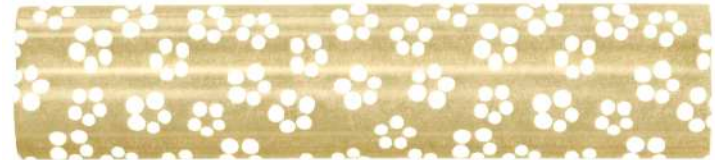

## SEPIA DADO TRIMS

# DITSY DADO TRIMS

---

Navy, Cerulean, Forest, Cherry, Blush, Wheat, Pear, Olive, Taupe

NAVY

CERULEAN

FOREST

AMETHEYST

CHERRY

BLUSH

PEAR

OLIVE

WHEAT

TAUPE

NAVY DITSY DADO TRIMS

CERULEAN DITSY DADO TRIMS

FOREST DITSY DADO TRIMS