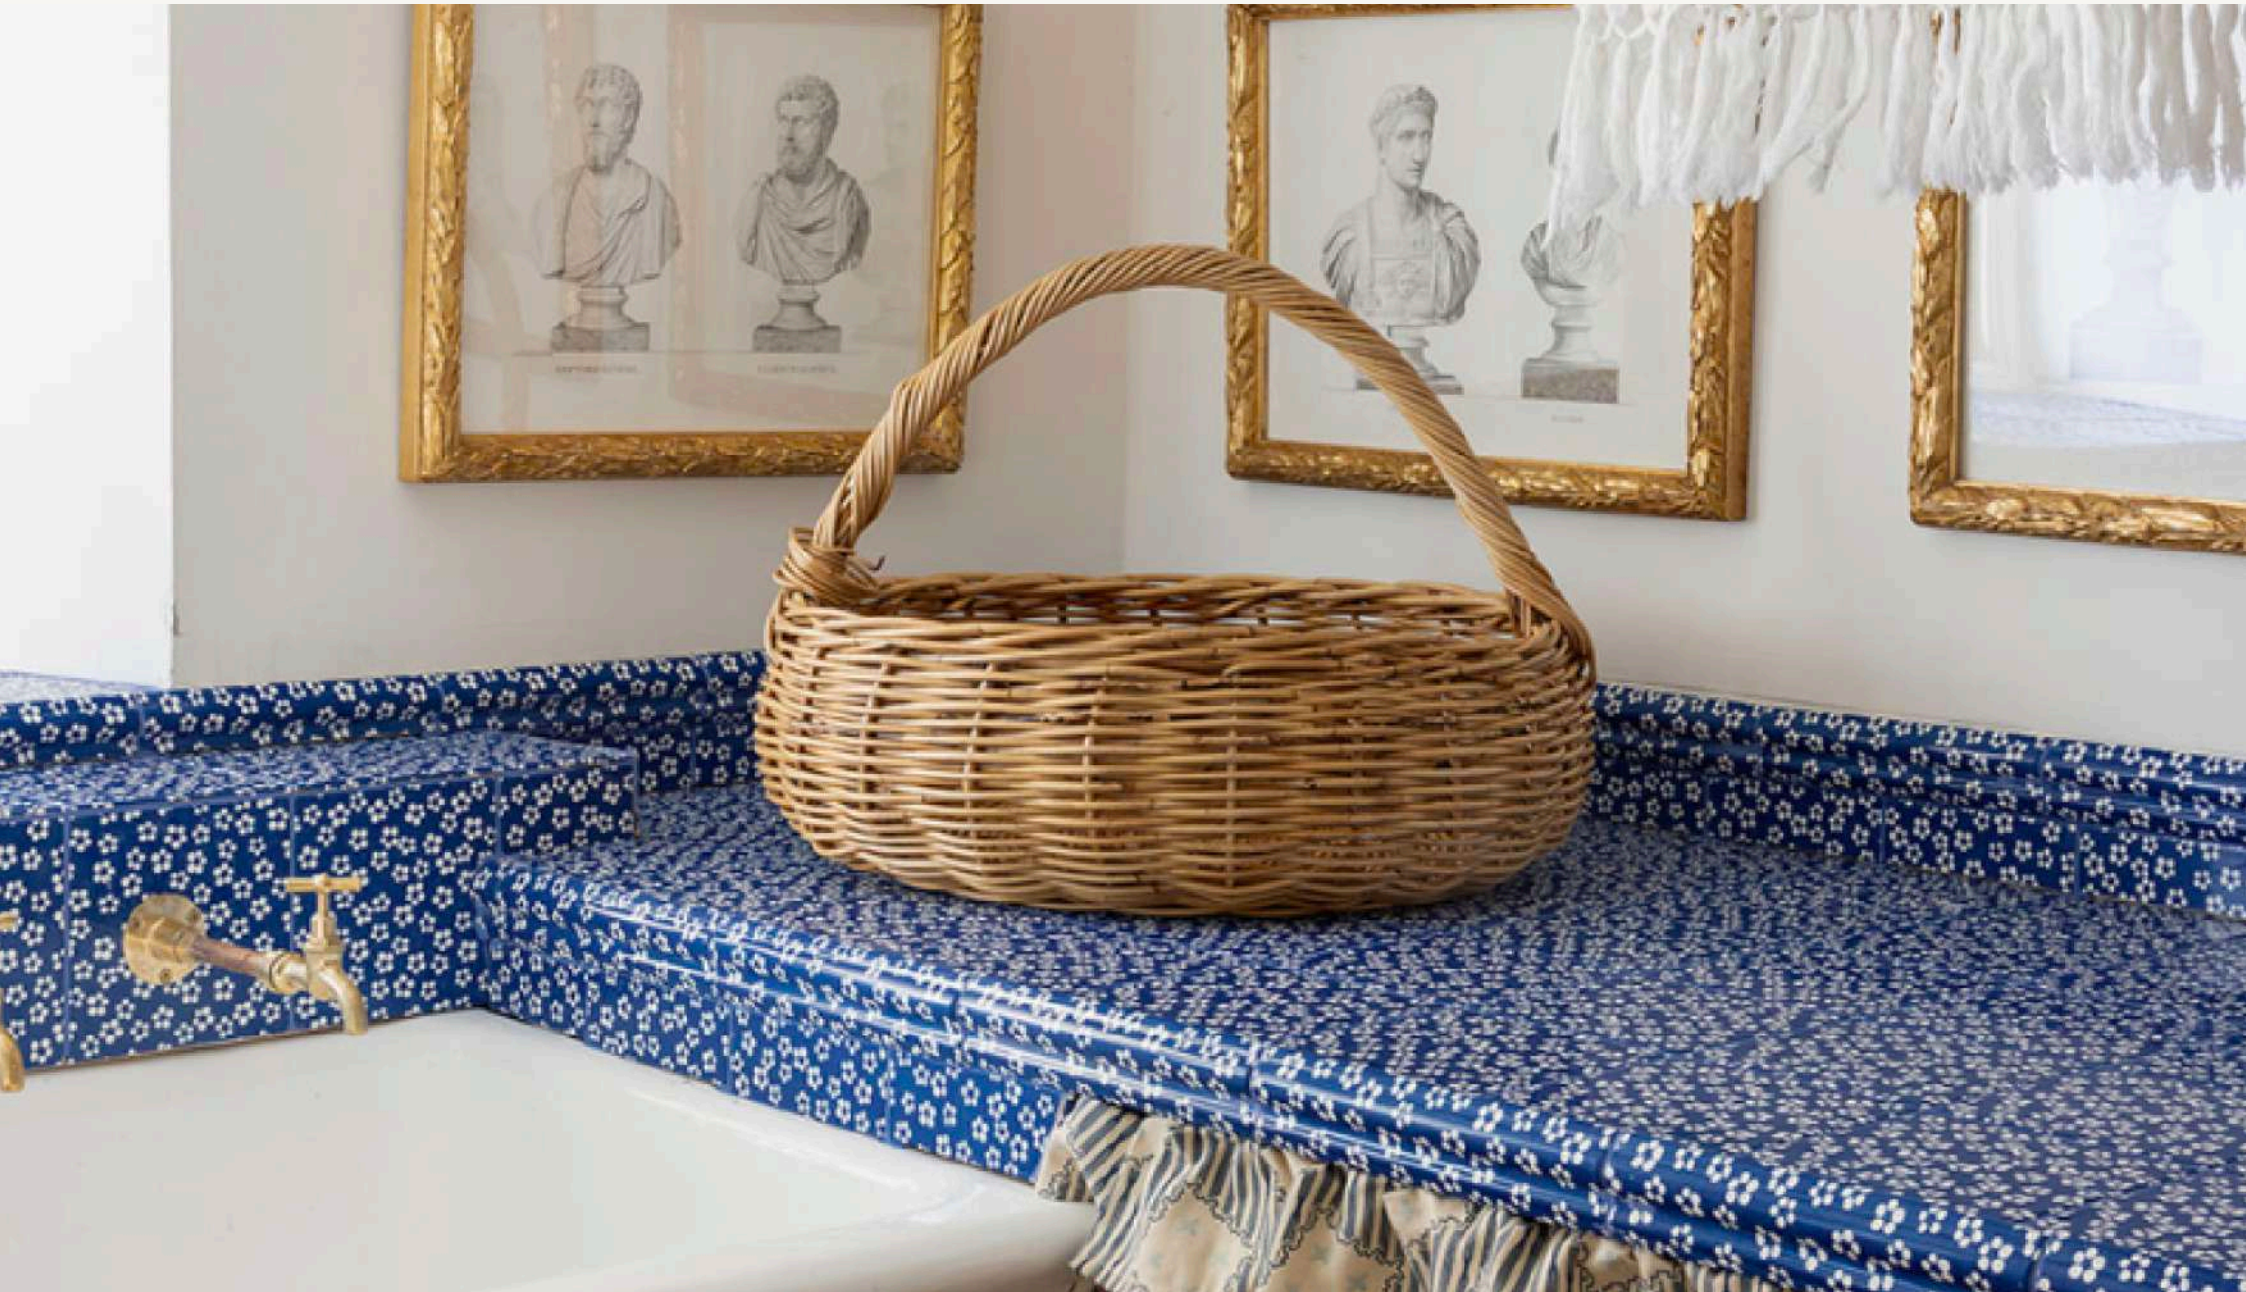

# DADO TRIMS

---

White, Mustard, Crimson, Blue, Green, Sepia

WHITE

MUSTARD

CRIMSON

BLUE

GREEN