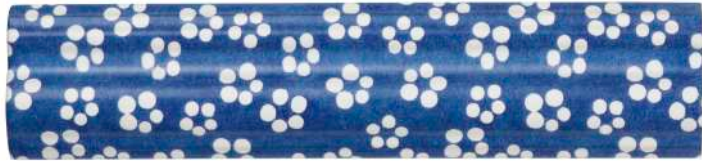

## BLUE DADO TRIMS

## GREEN DADO TRIMS

## SEPIA DADO TRIMS

# DITSY DADO TRIMS

---

Navy, Cerulean, Forest, Cherry, Blush, Wheat, Pear, Olive, Taupe

NAVY

CERULEAN

FOREST

AMETHEYST

CHERRY