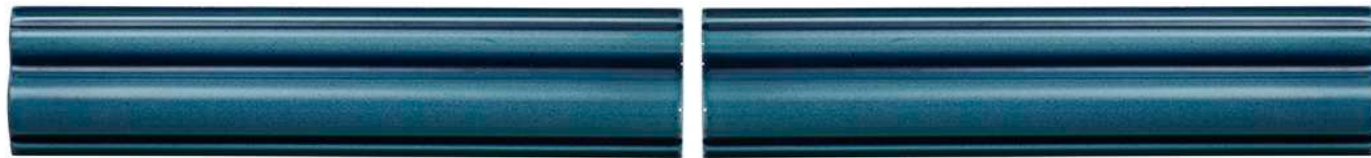

# DADO TRIMS

---

White, Mustard, Crimson, Blue, Green, Sepia

WHITE

MUSTARD

CRIMSON

BLUE

GREEN

## CRIMSON DADO TRIMS