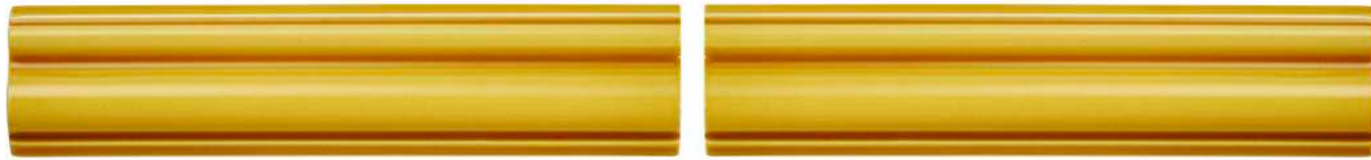

# DADO TRIMS

---

White, Mustard, Crimson, Blue, Green, Sepia

WHITE

MUSTARD

CRIMSON

BLUE

GREEN