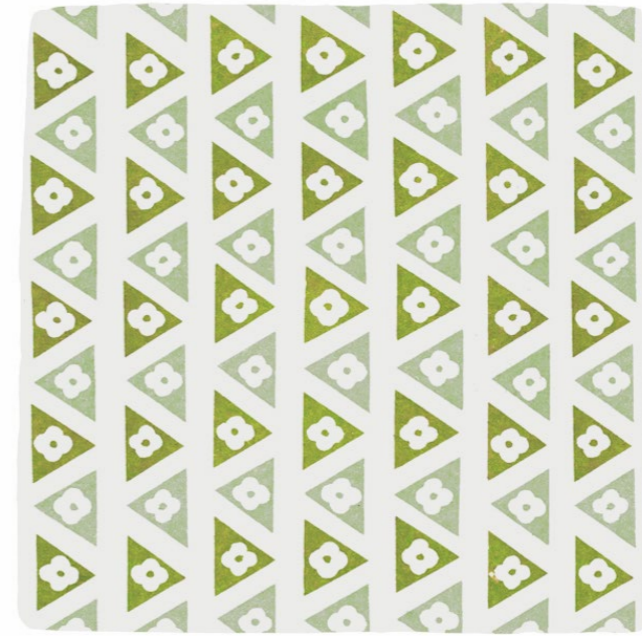

Petra Palumbo

COSMO TILE COLLECTIONS

COSMO TILES

Designed by Petra and proudly made in Britain, our Cosmo collection of Tiles and Dado Trims feature a geometric design with rows of colourful triangles that slot together, with a simple white flower within each one. The two tonal alternating shades create a visually dynamic effect.

SANGUINE

AZURE

MOSS

BELLINI

SEAFOAM

TUMERIC

COSMO DADO TRIMS

The corresponding Cosmo Dado Tile Trims are available in Sanguine, Azure, Olive, Bellini and Turmeric.