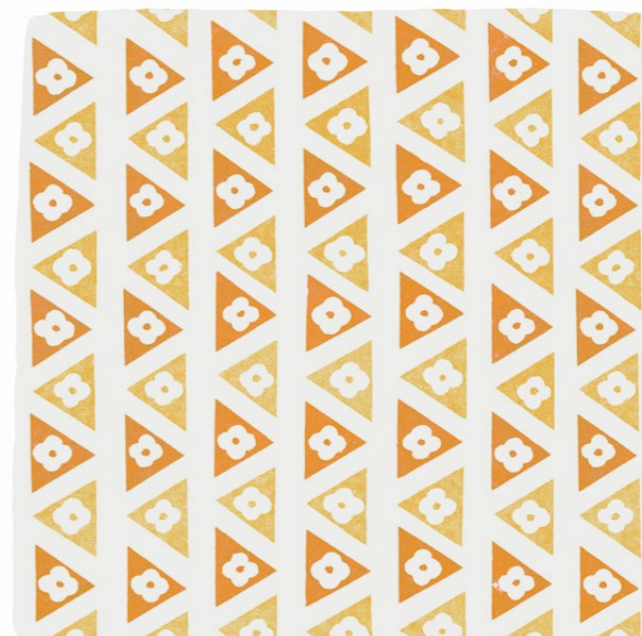

Petra Palumbo

COSMO TILE COLLECTIONS

COSMO TILES

Designed by Petra and proudly made in Britain, our Cosmo collection of Tiles and Dado Trims feature a geometric design with rows of colourful triangles that slot together, with a simple white flower within each one. The two tonal alternating shades create a visually dynamic effect.

SANGUINE

AZURE

MOSS

BELLINI

SEAFOAM

TUMERIC

COSMO DADO TRIMS

The corresponding Cosmo Dado Tile Trims are available in Sanguine, Azure, Olive, Bellini and Turmeric.