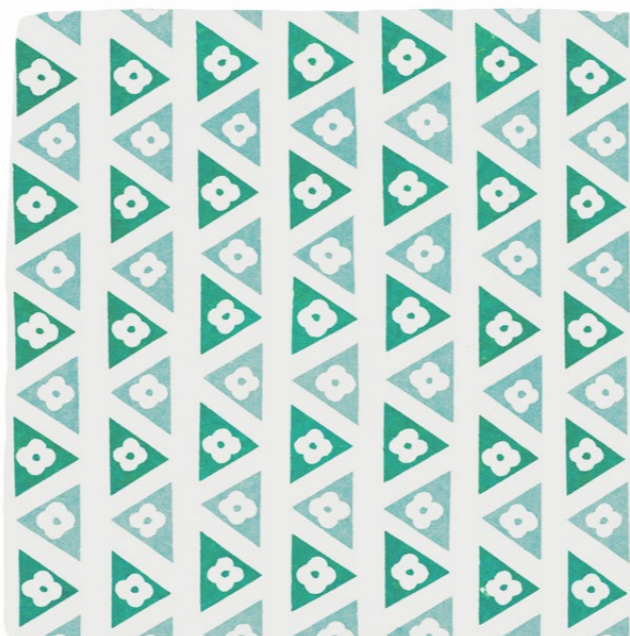

Petra Palumbo

COSMO TILE COLLECTIONS

COSMO TILES

Designed by Petra and proudly made in Britain, our Cosmo collection of Tiles and Dado Trims feature a geometric design with rows of colourful triangles that slot together, with a simple white flower within each one. The two tonal alternating shades create a visually dynamic effect.

SANGUINE

AZURE

MOSS

BELLINI

SEAFOAM

TUMERIC

COSMO DADO TRIMS

The corresponding Cosmo Dado Tile Trims are available in Sanguine, Azure, Olive, Bellini and Turmeric.