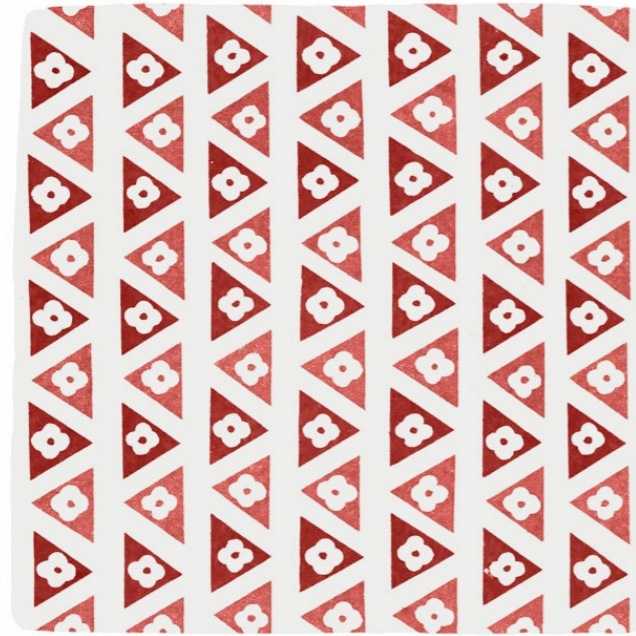

Petra Palumbo

COSMO TILE COLLECTIONS

COSMO TILES

Designed by Petra and proudly made in Britain, our Cosmo collection of Tiles and Dado Trims feature a geometric design with rows of colourful triangles that slot together, with a simple white flower within each one. The two tonal alternating shades create a visually dynamic effect.

SANGUINE

AZURE

MOSS

BELLINI

SEAFOAM

TUMERIC

COSMO DADO TRIMS

The corresponding Cosmo Dado Tile Trims are available in Sanguine, Azure, Olive, Bellini and Turmeric.