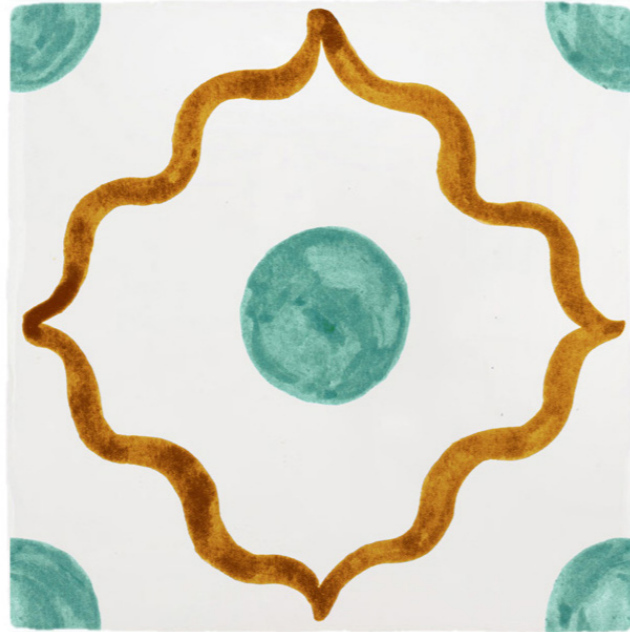

SKY BLUE & BROWN

SKY BLUE & NAVY

SKY BLUE & CHOCOLATE

SKY BLUE & GREEN

PEACH & BLUE

PEACH & ORANGE

PEACH & GREEN

PEACH & NAVY

BEIRUT TILE

BERRY & BLUE

BEIRUT TILE

BERRY & GREEN

BEIRUT TILE

BERRY & OLIVE

BEIRUT TILE

BERRY & PURPLE

BEIRUT TILE

MINT & BROWN

BEIRUT TILE

MINT & LILAC

BEIRUT TILE

MINT & ORANGE

BEIRUT TILE

MINT & PURPLE

BEIRUT TILE

PEACH & ORANGE

BEIRUT TILE

PEACH & GREEN

BEIRUT TILE

PEACH & NAVY

2. BEIRUT CORNERS

Inspired and paying tribute to Petra's Lebanese ancestry, this collection is a celebration of the beautiful shapes and colours that are reminiscent of magical Beirut.