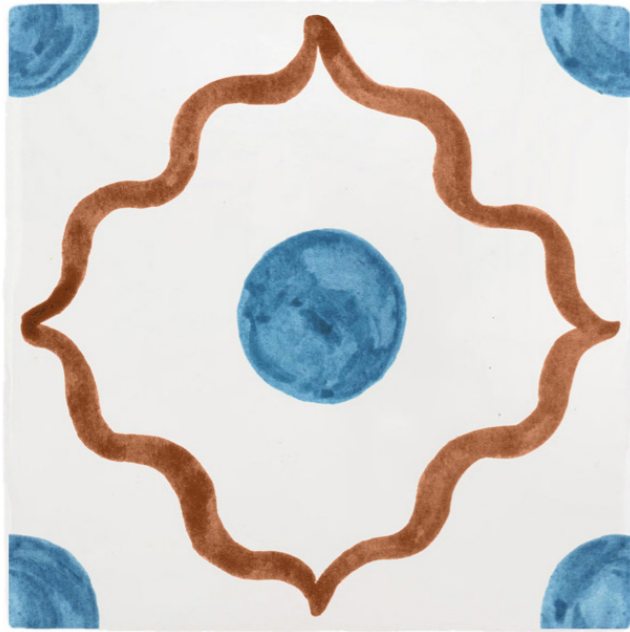

BEIRUT TILE

BERRY & BLUE

BEIRUT TILE

BERRY & GREEN

BEIRUT TILE

BERRY & OLIVE

BEIRUT TILE

BERRY & PURPLE

BEIRUT TILE

MINT & BROWN

BEIRUT TILE

MINT & LILAC

BEIRUT TILE

MINT & ORANGE

BEIRUT TILE

MINT & PURPLE

BEIRUT TILE

BLUE & BROWN

BEIRUT TILE

BLUE & NAVY

BEIRUT TILE
BLUE & CHOCOLATE

BEIRUT TILE
BLUE & GREEN

BEIRUT TILE

PEACH & BLUE

BEIRUT TILE

PEACH & ORANGE

BEIRUT TILE

PEACH & GREEN

BEIRUT TILE

PEACH & NAVY

2. BEIRUT CORNERS

Inspired and paying tribute to Petra's Lebanese ancestry, this collection is a celebration of the beautiful shapes and colours that are reminiscent of magical Beirut.