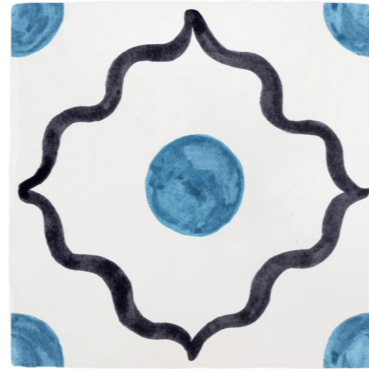

BERRY & BLUE

BERRY & GREEN

BERRY & OLIVE

BERRY & PURPLE

MINT & BROWN

MINT & LILAC

MINT & ORANGE

MINT & PURPLE

SKY BLUE & BROWN

SKY BLUE & NAVY

SKY BLUE & CHOCOLATE

SKY BLUE & GREEN

PEACH & BLUE

PEACH & ORANGE

PEACH & GREEN

PEACH & NAVY

BEIRUT TILE

PEACH & ORANGE

BEIRUT TILE

PEACH & GREEN

BEIRUT TILE

PEACH & NAVY

2. BEIRUT CORNERS

Inspired and paying tribute to Petra's Lebanese ancestry, this collection is a celebration of the beautiful shapes and colours that are reminiscent of magical Beirut.