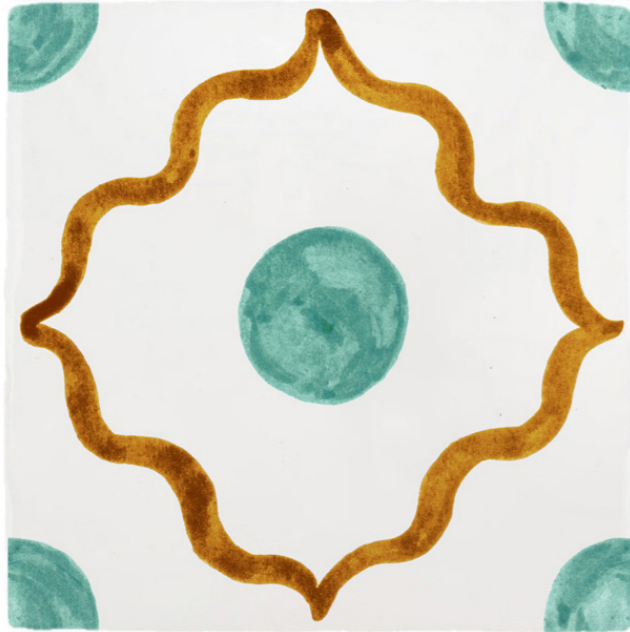

SKY BLUE & BROWN

SKY BLUE & NAVY

SKY BLUE & CHOCOLATE

SKY BLUE & GREEN

PEACH & BLUE

PEACH & ORANGE

PEACH & GREEN

PEACH & NAVY

BEIRUT TILE

BERRY & BLUE

BEIRUT TILE

BERRY & GREEN

BEIRUT TILE

BERRY & OLIVE

BEIRUT TILE

BERRY & PURPLE

BEIRUT TILE

MINT & BROWN

BEIRUT TILE

MINT & LILAC

BEIRUT TILE

MINT & ORANGE

BEIRUT TILE

MINT & PURPLE

BEIRUT TILE

PEACH & ORANGE

BEIRUT TILE

PEACH & GREEN

BEIRUT TILE

PEACH & NAVY

2. BEIRUT CORNERS

Inspired and paying tribute to Petra's Lebanese ancestry, this collection is a celebration of the beautiful shapes and colours that are reminiscent of magical Beirut.