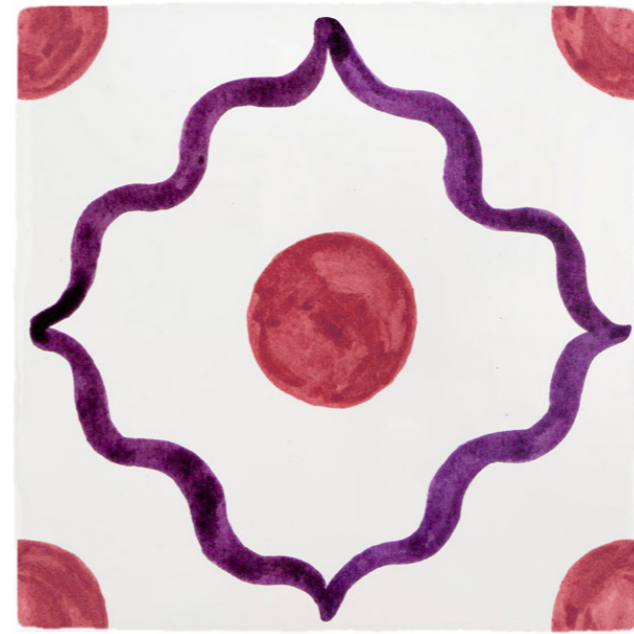

SKY BLUE & BROWN

SKY BLUE & NAVY

SKY BLUE & CHOCOLATE

SKY BLUE & GREEN

PEACH & BLUE

PEACH & ORANGE

PEACH & GREEN

PEACH & NAVY

BEIRUT TILE

BERRY & BLUE

BEIRUT TILE

BERRY & GREEN

BEIRUT TILE

BERRY & OLIVE

BEIRUT TILE

BERRY & PURPLE

BEIRUT TILE

MINT & BROWN

BEIRUT TILE

MINT & LILAC

BEIRUT TILE

MINT & ORANGE

BEIRUT TILE

MINT & PURPLE

BEIRUT TILE

PEACH & ORANGE

BEIRUT TILE

PEACH & GREEN

BEIRUT TILE

PEACH & NAVY

2. BEIRUT CORNERS

Inspired and paying tribute to Petra's Lebanese ancestry, this collection is a celebration of the beautiful shapes and colours that are reminiscent of magical Beirut.