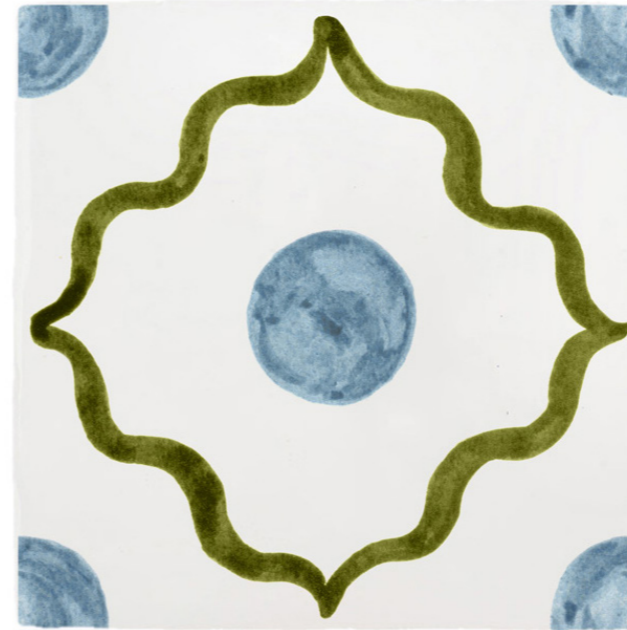

BEIRUT TILE

BERRY & BLUE

BEIRUT TILE

BERRY & GREEN

BEIRUT TILE

BERRY & OLIVE

BEIRUT TILE

BERRY & PURPLE

BEIRUT TILE

MINT & BROWN

BEIRUT TILE

MINT & LILAC

BEIRUT TILE

MINT & ORANGE

BEIRUT TILE

MINT & PURPLE

BEIRUT TILE

BLUE & BROWN

BEIRUT TILE

BLUE & NAVY

BEIRUT TILE
BLUE & CHOCOLATE

BEIRUT TILE
BLUE & GREEN

BEIRUT TILE

PEACH & BLUE

BEIRUT TILE

PEACH & ORANGE

BEIRUT TILE

PEACH & GREEN

BEIRUT TILE

PEACH & NAVY

2. BEIRUT CORNERS

Inspired and paying tribute to Petra's Lebanese ancestry, this collection is a celebration of the beautiful shapes and colours that are reminiscent of magical Beirut.