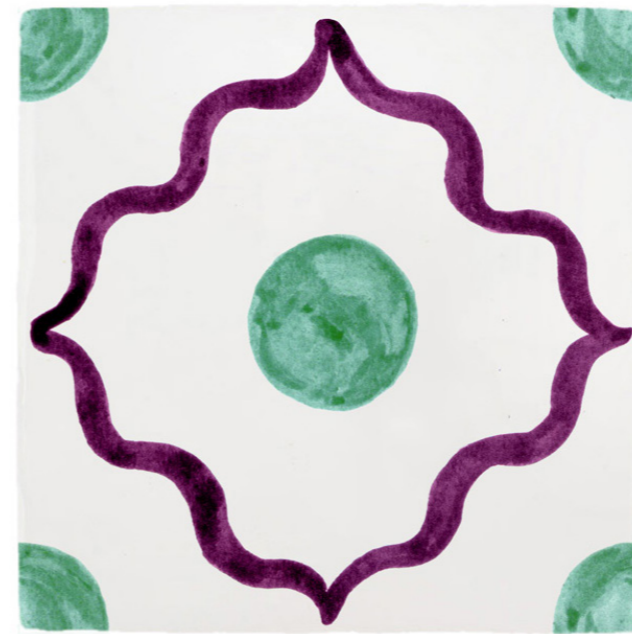

BEIRUT TILE

BERRY & BLUE

BEIRUT TILE

BERRY & GREEN

BEIRUT TILE

BERRY & OLIVE

BEIRUT TILE

BERRY & PURPLE

BEIRUT TILE

MINT & BROWN

BEIRUT TILE

MINT & LILAC

BEIRUT TILE

MINT & ORANGE

BEIRUT TILE

MINT & PURPLE

BEIRUT TILE

BLUE & BROWN

BEIRUT TILE

BLUE & NAVY

BEIRUT TILE
BLUE & CHOCOLATE

BEIRUT TILE
BLUE & GREEN

BEIRUT TILE

PEACH & BLUE

BEIRUT TILE

PEACH & ORANGE

BEIRUT TILE

PEACH & GREEN

BEIRUT TILE

PEACH & NAVY

2. BEIRUT CORNERS

Inspired and paying tribute to Petra's Lebanese ancestry, this collection is a celebration of the beautiful shapes and colours that are reminiscent of magical Beirut.