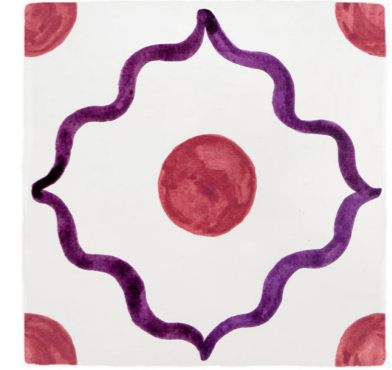

Petra Palumbo

BEIRUT TILE COLLECTIONS 2024

BEIRUT TILES

Inspired and paying tribute to Petra's Lebanese ancestry, this collection is a celebration of the beautiful shapes and colours that are reminiscent of magical Beirut.

BERRY & BLUE

BERRY & GREEN

BERRY & OLIVE

BERRY & PURPLE

MINT & BROWN

MINT & LILAC

MINT & ORANGE

MINT & PURPLE

SKY BLUE & BROWN

SKY BLUE & NAVY

SKY BLUE & CHOCOLATE

SKY BLUE & GREEN

PEACH & BLUE

PEACH & ORANGE

PEACH & GREEN

PEACH & NAVY

BEIRUT TILE

PEACH & ORANGE

BEIRUT TILE

PEACH & GREEN

BEIRUT TILE

PEACH & NAVY

2. BEIRUT CORNERS

Inspired and paying tribute to Petra's Lebanese ancestry, this collection is a celebration of the beautiful shapes and colours that are reminiscent of magical Beirut.