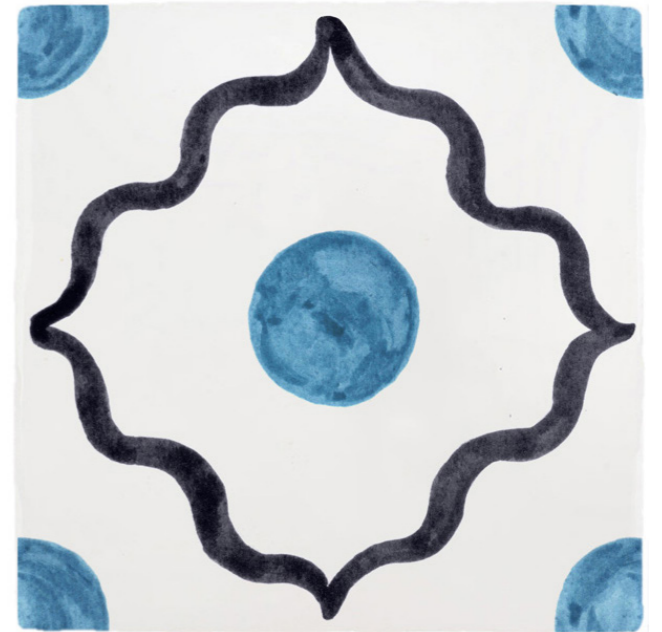

BEIRUT TILE

BERRY & BLUE

BEIRUT TILE

BERRY & GREEN

BEIRUT TILE

BERRY & OLIVE

BEIRUT TILE

BERRY & PURPLE

BEIRUT TILE

MINT & BROWN

BEIRUT TILE

MINT & LILAC

BEIRUT TILE

MINT & ORANGE

BEIRUT TILE

MINT & PURPLE

BEIRUT TILE

BLUE & BROWN

BEIRUT TILE

BLUE & NAVY

BEIRUT TILE
BLUE & CHOCOLATE

BEIRUT TILE
BLUE & GREEN

BEIRUT TILE

PEACH & BLUE

BEIRUT TILE

PEACH & ORANGE

BEIRUT TILE

PEACH & GREEN

BEIRUT TILE

PEACH & NAVY

2. BEIRUT CORNERS

Inspired and paying tribute to Petra's Lebanese ancestry, this collection is a celebration of the beautiful shapes and colours that are reminiscent of magical Beirut.