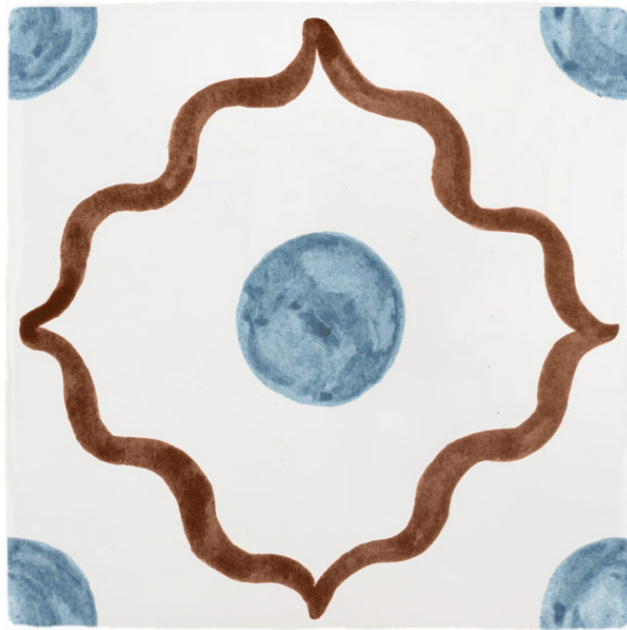

BEIRUT TILE

BERRY & BLUE

BEIRUT TILE

BERRY & GREEN

BEIRUT TILE

BERRY & OLIVE

BEIRUT TILE

BERRY & PURPLE

BEIRUT TILE

MINT & BROWN

BEIRUT TILE

MINT & LILAC

BEIRUT TILE

MINT & ORANGE

BEIRUT TILE

MINT & PURPLE

BEIRUT TILE

BLUE & BROWN

BEIRUT TILE

BLUE & NAVY

BEIRUT TILE
BLUE & CHOCOLATE

BEIRUT TILE
BLUE & GREEN

BEIRUT TILE

PEACH & BLUE

BEIRUT TILE

PEACH & ORANGE

BEIRUT TILE

PEACH & GREEN

BEIRUT TILE

PEACH & NAVY

2. BEIRUT CORNERS

Inspired and paying tribute to Petra's Lebanese ancestry, this collection is a celebration of the beautiful shapes and colours that are reminiscent of magical Beirut.