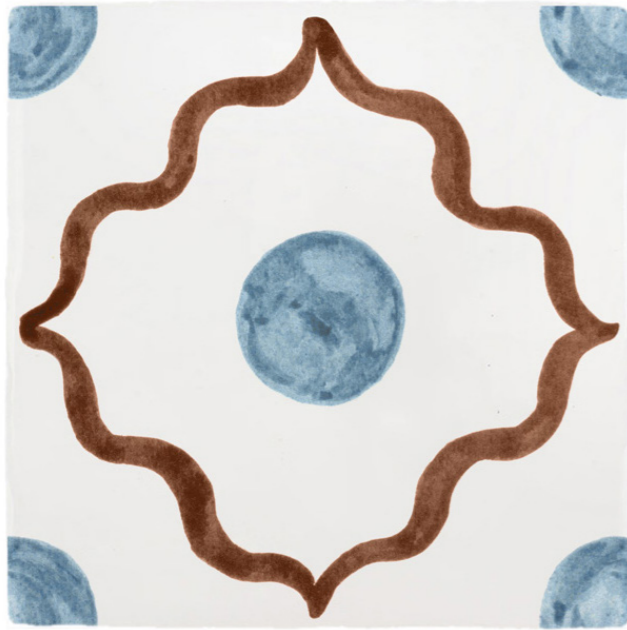

BEIRUT TILE

BERRY & BLUE

BEIRUT TILE

BERRY & GREEN

BEIRUT TILE

BERRY & OLIVE

BEIRUT TILE

BERRY & PURPLE

BEIRUT TILE

MINT & BROWN

BEIRUT TILE

MINT & LILAC

BEIRUT TILE

MINT & ORANGE

BEIRUT TILE

MINT & PURPLE

BEIRUT TILE

BLUE & BROWN

BEIRUT TILE

BLUE & NAVY

BEIRUT TILE
BLUE & CHOCOLATE

BEIRUT TILE
BLUE & GREEN

BEIRUT TILE

PEACH & BLUE

BEIRUT TILE

PEACH & ORANGE

BEIRUT TILE

PEACH & GREEN

BEIRUT TILE

PEACH & NAVY

2. BEIRUT CORNERS

Inspired and paying tribute to Petra's Lebanese ancestry, this collection is a celebration of the beautiful shapes and colours that are reminiscent of magical Beirut.