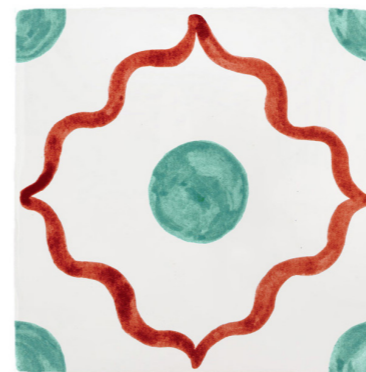

BERRY & BLUE

BERRY & GREEN

BERRY & OLIVE

BERRY & PURPLE

MINT & BROWN

MINT & LILAC

MINT & ORANGE

MINT & PURPLE

SKY BLUE & BROWN

SKY BLUE & NAVY

SKY BLUE & CHOCOLATE

SKY BLUE & GREEN

PEACH & BLUE

PEACH & ORANGE

PEACH & GREEN

PEACH & NAVY

BEIRUT TILE

PEACH & ORANGE

BEIRUT TILE

PEACH & GREEN

BEIRUT TILE

PEACH & NAVY

2. BEIRUT CORNERS

Inspired and paying tribute to Petra's Lebanese ancestry, this collection is a celebration of the beautiful shapes and colours that are reminiscent of magical Beirut.