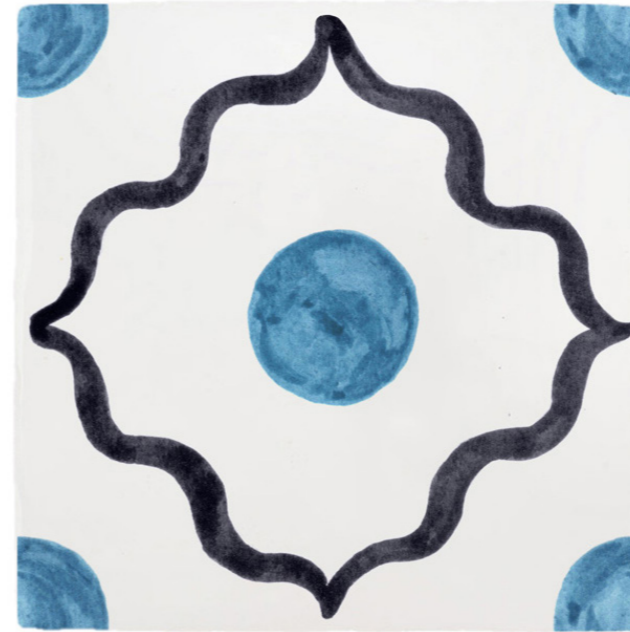

BEIRUT TILE

BERRY & BLUE

BEIRUT TILE

BERRY & GREEN

BEIRUT TILE

BERRY & OLIVE

BEIRUT TILE

BERRY & PURPLE

BEIRUT TILE

MINT & BROWN

BEIRUT TILE

MINT & LILAC

BEIRUT TILE

MINT & ORANGE

BEIRUT TILE

MINT & PURPLE

BEIRUT TILE

BLUE & BROWN

BEIRUT TILE

BLUE & NAVY

BEIRUT TILE
BLUE & CHOCOLATE

BEIRUT TILE
BLUE & GREEN

BEIRUT TILE

PEACH & BLUE

BEIRUT TILE

PEACH & ORANGE

BEIRUT TILE

PEACH & GREEN

BEIRUT TILE

PEACH & NAVY

2. BEIRUT CORNERS

Inspired and paying tribute to Petra's Lebanese ancestry, this collection is a celebration of the beautiful shapes and colours that are reminiscent of magical Beirut.