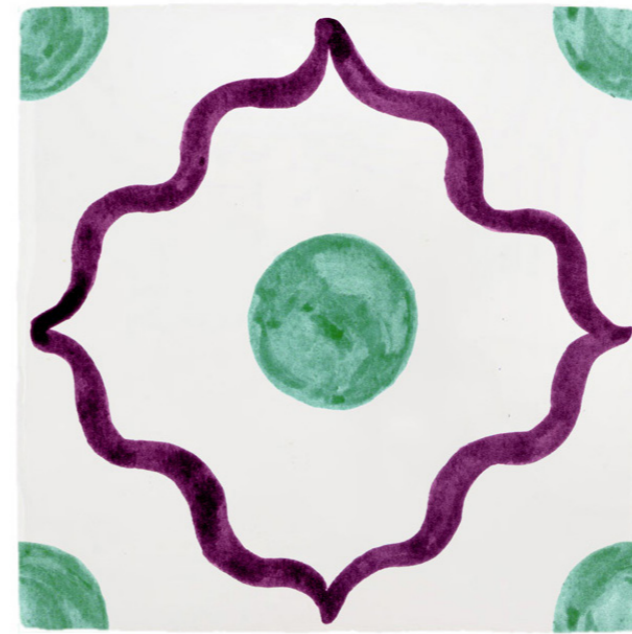

BEIRUT TILE

BERRY & BLUE

BEIRUT TILE

BERRY & GREEN

BEIRUT TILE

BERRY & OLIVE

BEIRUT TILE

BERRY & PURPLE

BEIRUT TILE

MINT & BROWN

BEIRUT TILE

MINT & LILAC

BEIRUT TILE

MINT & ORANGE

BEIRUT TILE

MINT & PURPLE

BEIRUT TILE

BLUE & BROWN

BEIRUT TILE

BLUE & NAVY

BEIRUT TILE
BLUE & CHOCOLATE

BEIRUT TILE
BLUE & GREEN

BEIRUT TILE

PEACH & BLUE

BEIRUT TILE

PEACH & ORANGE

BEIRUT TILE

PEACH & GREEN

BEIRUT TILE

PEACH & NAVY

2. BEIRUT CORNERS

Inspired and paying tribute to Petra's Lebanese ancestry, this collection is a celebration of the beautiful shapes and colours that are reminiscent of magical Beirut.