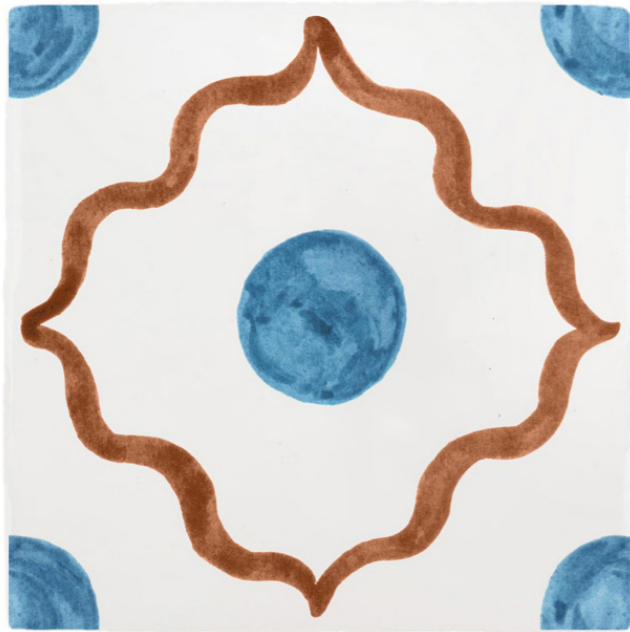

BEIRUT TILE

BERRY & BLUE

BEIRUT TILE

BERRY & GREEN

BEIRUT TILE

BERRY & OLIVE

BEIRUT TILE

BERRY & PURPLE

BEIRUT TILE

MINT & BROWN

BEIRUT TILE

MINT & LILAC

BEIRUT TILE

MINT & ORANGE

BEIRUT TILE

MINT & PURPLE

BEIRUT TILE

BLUE & BROWN

BEIRUT TILE

BLUE & NAVY

BEIRUT TILE
BLUE & CHOCOLATE

BEIRUT TILE
BLUE & GREEN

BEIRUT TILE

PEACH & BLUE

BEIRUT TILE

PEACH & ORANGE

BEIRUT TILE

PEACH & GREEN

BEIRUT TILE

PEACH & NAVY

2. BEIRUT CORNERS

Inspired and paying tribute to Petra's Lebanese ancestry, this collection is a celebration of the beautiful shapes and colours that are reminiscent of magical Beirut.