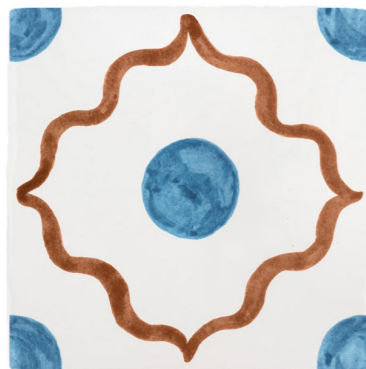

BERRY & BLUE

BERRY & GREEN

BERRY & OLIVE

BERRY & PURPLE

MINT & BROWN

MINT & LILAC

MINT & ORANGE

MINT & PURPLE

SKY BLUE & BROWN

SKY BLUE & NAVY

SKY BLUE & CHOCOLATE

SKY BLUE & GREEN

PEACH & BLUE

PEACH & ORANGE

PEACH & GREEN

PEACH & NAVY

BEIRUT TILE

BLUE & BROWN

BEIRUT TILE

BLUE & NAVY

BEIRUT TILE
BLUE & CHOCOLATE

BEIRUT TILE
BLUE & GREEN

BEIRUT TILE

PEACH & BLUE

BEIRUT TILE

PEACH & ORANGE

BEIRUT TILE

PEACH & GREEN

BEIRUT TILE

PEACH & NAVY

2. BEIRUT CORNERS

Inspired and paying tribute to Petra's Lebanese ancestry, this collection is a celebration of the beautiful shapes and colours that are reminiscent of magical Beirut.