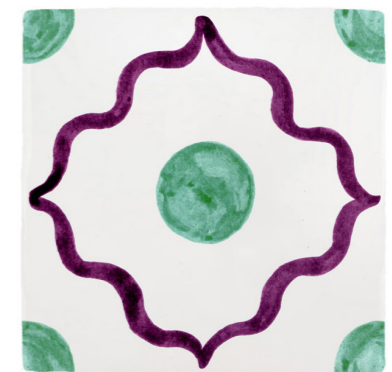

Petra Palumbo

BEIRUT TILE COLLECTIONS 2024

BEIRUT TILES

Inspired and paying tribute to Petra's Lebanese ancestry, this collection is a celebration of the beautiful shapes and colours that are reminiscent of magical Beirut.

BERRY & BLUE

BERRY & GREEN

BERRY & OLIVE

BERRY & PURPLE

MINT & BROWN

MINT & LILAC

MINT & ORANGE

MINT & PURPLE

SKY BLUE & BROWN

SKY BLUE & NAVY

SKY BLUE & CHOCOLATE

SKY BLUE & GREEN

PEACH & BLUE

PEACH & ORANGE

PEACH & GREEN

PEACH & NAVY

BEIRUT TILE

PEACH & ORANGE

BEIRUT TILE

PEACH & GREEN

BEIRUT TILE

PEACH & NAVY

2. BEIRUT CORNERS

Inspired and paying tribute to Petra's Lebanese ancestry, this collection is a celebration of the beautiful shapes and colours that are reminiscent of magical Beirut.