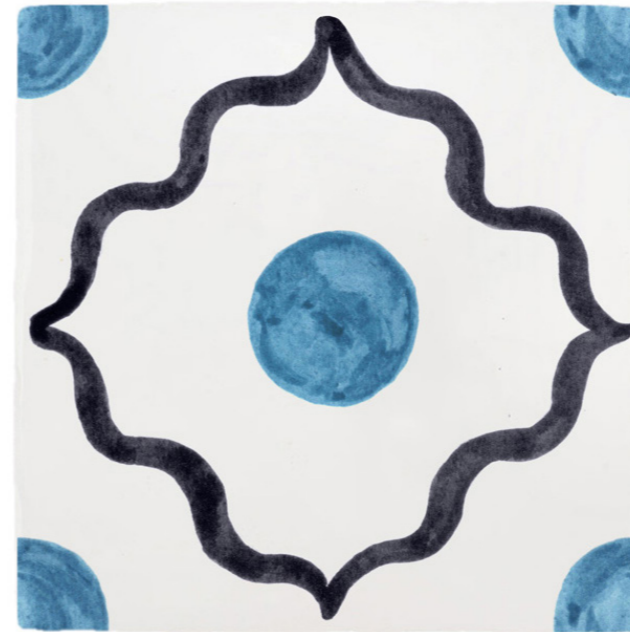

BEIRUT TILE

BERRY & BLUE

BEIRUT TILE

BERRY & GREEN

BEIRUT TILE

BERRY & OLIVE

BEIRUT TILE

BERRY & PURPLE

BEIRUT TILE

MINT & BROWN

BEIRUT TILE

MINT & LILAC

BEIRUT TILE

MINT & ORANGE

BEIRUT TILE

MINT & PURPLE

BEIRUT TILE

BLUE & BROWN

BEIRUT TILE

BLUE & NAVY

BEIRUT TILE
BLUE & CHOCOLATE

BEIRUT TILE
BLUE & GREEN

BEIRUT TILE

PEACH & BLUE

BEIRUT TILE

PEACH & ORANGE

BEIRUT TILE

PEACH & GREEN

BEIRUT TILE

PEACH & NAVY

2. BEIRUT CORNERS

Inspired and paying tribute to Petra's Lebanese ancestry, this collection is a celebration of the beautiful shapes and colours that are reminiscent of magical Beirut.