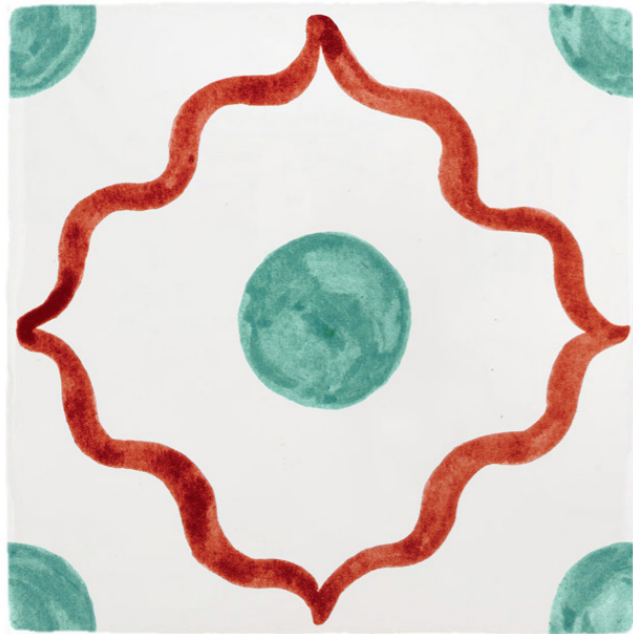

BEIRUT TILE

BERRY & BLUE

BEIRUT TILE

BERRY & GREEN

BEIRUT TILE

BERRY & OLIVE

BEIRUT TILE

BERRY & PURPLE

BEIRUT TILE

MINT & BROWN

BEIRUT TILE

MINT & LILAC

BEIRUT TILE

MINT & ORANGE

BEIRUT TILE

MINT & PURPLE

BEIRUT TILE

BLUE & BROWN

BEIRUT TILE

BLUE & NAVY

BEIRUT TILE
BLUE & CHOCOLATE

BEIRUT TILE
BLUE & GREEN

BEIRUT TILE

PEACH & BLUE

BEIRUT TILE

PEACH & ORANGE

BEIRUT TILE

PEACH & GREEN

BEIRUT TILE

PEACH & NAVY

2. BEIRUT CORNERS

Inspired and paying tribute to Petra's Lebanese ancestry, this collection is a celebration of the beautiful shapes and colours that are reminiscent of magical Beirut.