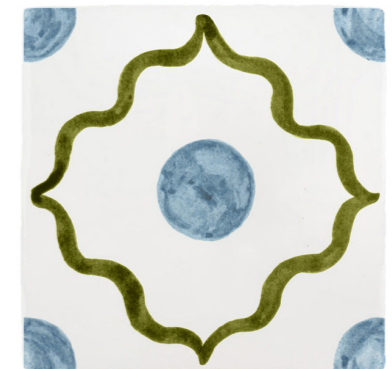

Petra Palumbo

BEIRUT TILE COLLECTIONS 2024

BEIRUT TILES

Inspired and paying tribute to Petra's Lebanese ancestry, this collection is a celebration of the beautiful shapes and colours that are reminiscent of magical Beirut.

BERRY & BLUE

BERRY & GREEN

BERRY & OLIVE

BERRY & PURPLE

MINT & BROWN

MINT & LILAC

MINT & ORANGE

MINT & PURPLE

SKY BLUE & BROWN

SKY BLUE & NAVY

SKY BLUE & CHOCOLATE

SKY BLUE & GREEN

PEACH & BLUE

PEACH & ORANGE

PEACH & GREEN

PEACH & NAVY

BEIRUT TILE

PEACH & ORANGE

BEIRUT TILE

PEACH & GREEN

BEIRUT TILE

PEACH & NAVY

2. BEIRUT CORNERS

Inspired and paying tribute to Petra's Lebanese ancestry, this collection is a celebration of the beautiful shapes and colours that are reminiscent of magical Beirut.