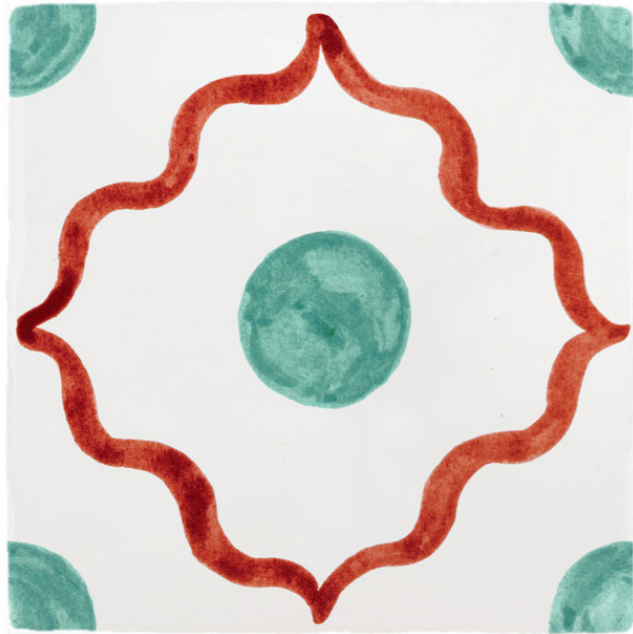

BEIRUT TILE

BERRY & BLUE

BEIRUT TILE

BERRY & GREEN

BEIRUT TILE

BERRY & OLIVE

BEIRUT TILE

BERRY & PURPLE

BEIRUT TILE

MINT & BROWN

BEIRUT TILE

MINT & LILAC

BEIRUT TILE

MINT & ORANGE

BEIRUT TILE

MINT & PURPLE

BEIRUT TILE

BLUE & BROWN

BEIRUT TILE

BLUE & NAVY

BEIRUT TILE
BLUE & CHOCOLATE

BEIRUT TILE
BLUE & GREEN

BEIRUT TILE

PEACH & BLUE

BEIRUT TILE

PEACH & ORANGE

BEIRUT TILE

PEACH & GREEN

BEIRUT TILE

PEACH & NAVY

2. BEIRUT CORNERS

Inspired and paying tribute to Petra's Lebanese ancestry, this collection is a celebration of the beautiful shapes and colours that are reminiscent of magical Beirut.