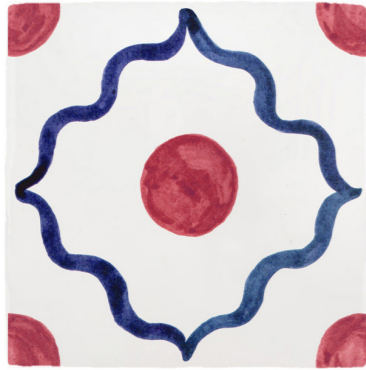

Petra Palumbo

BEIRUT TILE COLLECTIONS 2024

BEIRUT TILES

Inspired and paying tribute to Petra's Lebanese ancestry, this collection is a celebration of the beautiful shapes and colours that are reminiscent of magical Beirut.

BERRY & BLUE

BERRY & GREEN

BERRY & OLIVE

BERRY & PURPLE

MINT & BROWN

MINT & LILAC

MINT & ORANGE

MINT & PURPLE

SKY BLUE & BROWN

SKY BLUE & NAVY

SKY BLUE & CHOCOLATE

SKY BLUE & GREEN

PEACH & BLUE

PEACH & ORANGE

PEACH & GREEN

PEACH & NAVY

BEIRUT TILE

PEACH & ORANGE

BEIRUT TILE

PEACH & GREEN

BEIRUT TILE

PEACH & NAVY

2. BEIRUT CORNERS

Inspired and paying tribute to Petra's Lebanese ancestry, this collection is a celebration of the beautiful shapes and colours that are reminiscent of magical Beirut.