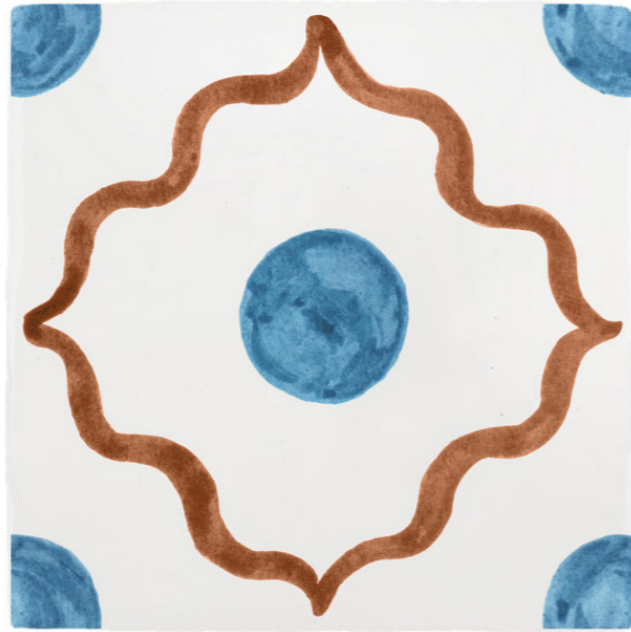

BEIRUT TILE

BERRY & BLUE

BEIRUT TILE

BERRY & GREEN

BEIRUT TILE

BERRY & OLIVE

BEIRUT TILE

BERRY & PURPLE

BEIRUT TILE

MINT & BROWN

BEIRUT TILE

MINT & LILAC

BEIRUT TILE

MINT & ORANGE

BEIRUT TILE

MINT & PURPLE

BEIRUT TILE

BLUE & BROWN

BEIRUT TILE

BLUE & NAVY

BEIRUT TILE
BLUE & CHOCOLATE

BEIRUT TILE
BLUE & GREEN

BEIRUT TILE

PEACH & BLUE

BEIRUT TILE

PEACH & ORANGE

BEIRUT TILE

PEACH & GREEN

BEIRUT TILE

PEACH & NAVY

2. BEIRUT CORNERS

Inspired and paying tribute to Petra's Lebanese ancestry, this collection is a celebration of the beautiful shapes and colours that are reminiscent of magical Beirut.