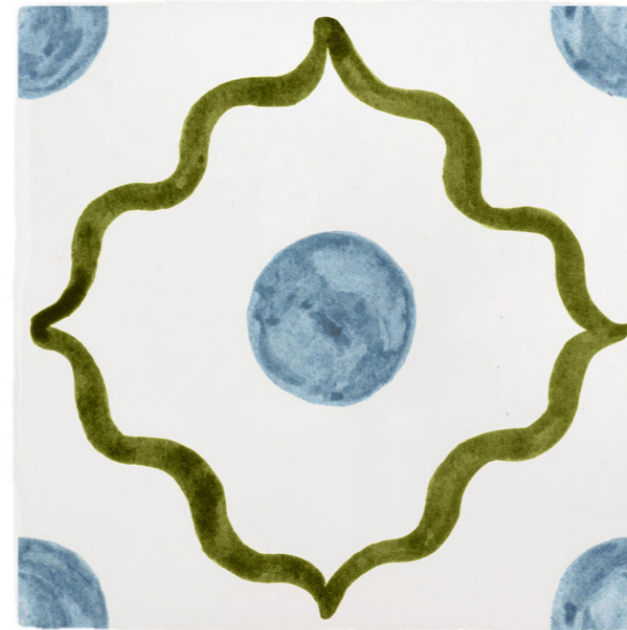

BEIRUT TILE

BERRY & BLUE

BEIRUT TILE

BERRY & GREEN

BEIRUT TILE

BERRY & OLIVE

BEIRUT TILE

BERRY & PURPLE

BEIRUT TILE

MINT & BROWN

BEIRUT TILE

MINT & LILAC

BEIRUT TILE

MINT & ORANGE

BEIRUT TILE

MINT & PURPLE

BEIRUT TILE

BLUE & BROWN

BEIRUT TILE

BLUE & NAVY

BEIRUT TILE
BLUE & CHOCOLATE

BEIRUT TILE
BLUE & GREEN

BEIRUT TILE

PEACH & BLUE

BEIRUT TILE

PEACH & ORANGE

BEIRUT TILE

PEACH & GREEN

BEIRUT TILE

PEACH & NAVY

2. BEIRUT CORNERS

Inspired and paying tribute to Petra's Lebanese ancestry, this collection is a celebration of the beautiful shapes and colours that are reminiscent of magical Beirut.