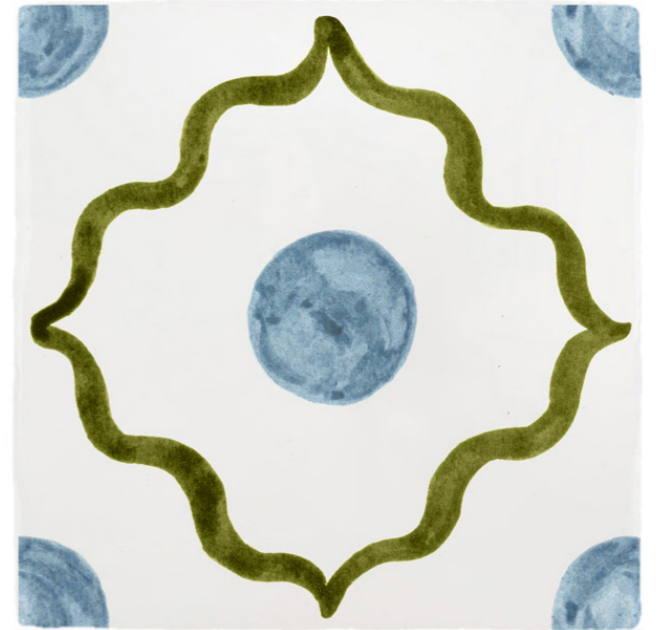

BEIRUT TILE

BERRY & BLUE

BEIRUT TILE

BERRY & GREEN

BEIRUT TILE

BERRY & OLIVE

BEIRUT TILE

BERRY & PURPLE

BEIRUT TILE

MINT & BROWN

BEIRUT TILE

MINT & LILAC

BEIRUT TILE

MINT & ORANGE

BEIRUT TILE

MINT & PURPLE

BEIRUT TILE

BLUE & BROWN

BEIRUT TILE

BLUE & NAVY

BEIRUT TILE
BLUE & CHOCOLATE

BEIRUT TILE
BLUE & GREEN

BEIRUT TILE

PEACH & BLUE

BEIRUT TILE

PEACH & ORANGE

BEIRUT TILE

PEACH & GREEN

BEIRUT TILE

PEACH & NAVY

2. BEIRUT CORNERS

Inspired and paying tribute to Petra's Lebanese ancestry, this collection is a celebration of the beautiful shapes and colours that are reminiscent of magical Beirut.