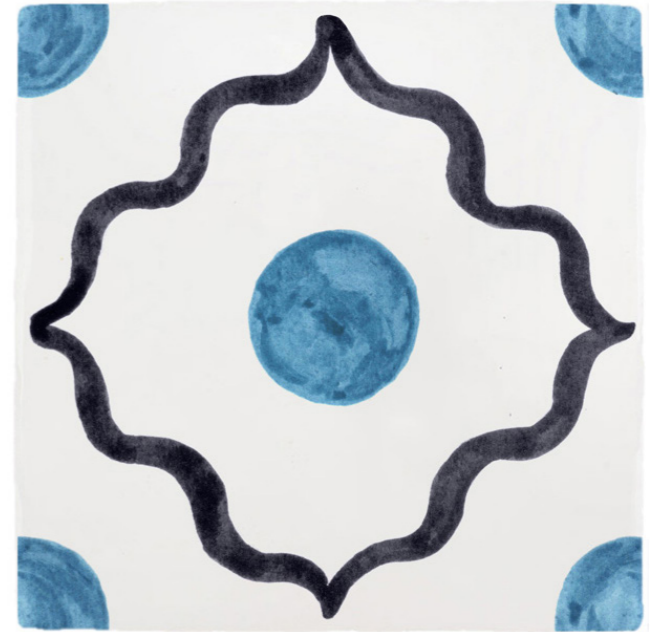

BEIRUT TILE

BERRY & BLUE

BEIRUT TILE

BERRY & GREEN

BEIRUT TILE

BERRY & OLIVE

BEIRUT TILE

BERRY & PURPLE

BEIRUT TILE

MINT & BROWN

BEIRUT TILE

MINT & LILAC

BEIRUT TILE

MINT & ORANGE

BEIRUT TILE

MINT & PURPLE

BEIRUT TILE

BLUE & BROWN

BEIRUT TILE

BLUE & NAVY

BEIRUT TILE
BLUE & CHOCOLATE

BEIRUT TILE
BLUE & GREEN

BEIRUT TILE

PEACH & BLUE

BEIRUT TILE

PEACH & ORANGE

BEIRUT TILE

PEACH & GREEN

BEIRUT TILE

PEACH & NAVY

2. BEIRUT CORNERS

Inspired and paying tribute to Petra's Lebanese ancestry, this collection is a celebration of the beautiful shapes and colours that are reminiscent of magical Beirut.