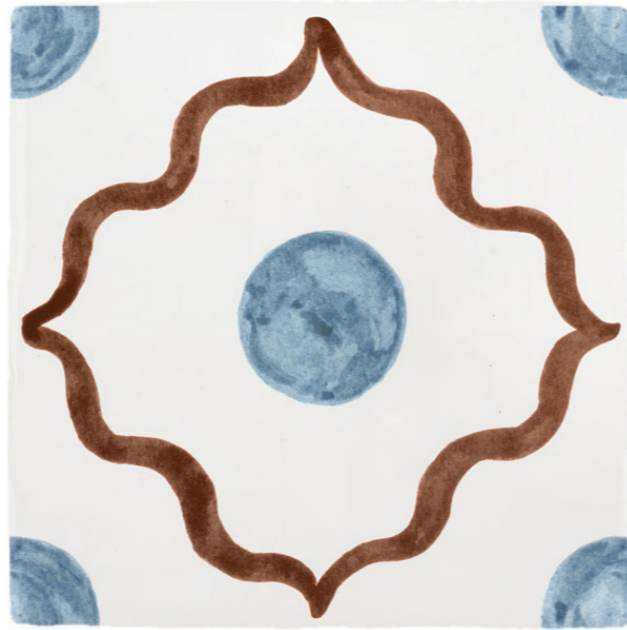

BEIRUT TILE

BERRY & BLUE

BEIRUT TILE

BERRY & GREEN

BEIRUT TILE

BERRY & OLIVE

BEIRUT TILE

BERRY & PURPLE

BEIRUT TILE

MINT & BROWN

BEIRUT TILE

MINT & LILAC

BEIRUT TILE

MINT & ORANGE

BEIRUT TILE

MINT & PURPLE

BEIRUT TILE

BLUE & BROWN

BEIRUT TILE

BLUE & NAVY

BEIRUT TILE
BLUE & CHOCOLATE

BEIRUT TILE
BLUE & GREEN

BEIRUT TILE

PEACH & BLUE

BEIRUT TILE

PEACH & ORANGE

BEIRUT TILE

PEACH & GREEN

BEIRUT TILE

PEACH & NAVY

2. BEIRUT CORNERS

Inspired and paying tribute to Petra's Lebanese ancestry, this collection is a celebration of the beautiful shapes and colours that are reminiscent of magical Beirut.