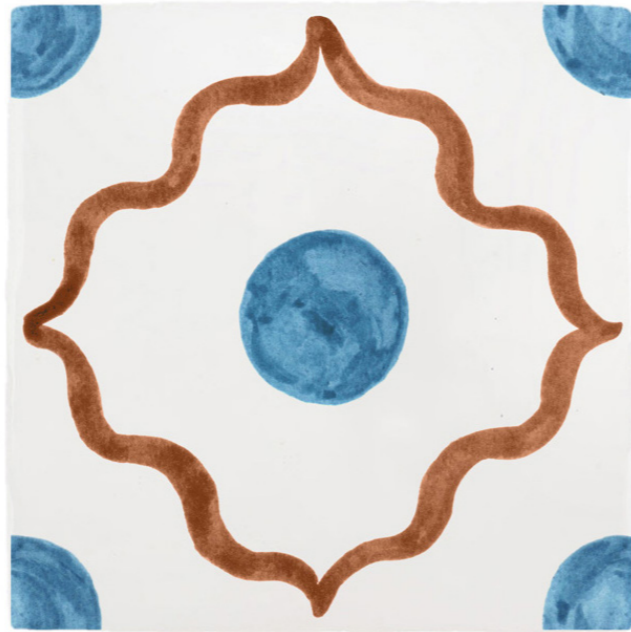

BEIRUT TILE

BERRY & BLUE

BEIRUT TILE

BERRY & GREEN

BEIRUT TILE

BERRY & OLIVE

BEIRUT TILE

BERRY & PURPLE

BEIRUT TILE

MINT & BROWN

BEIRUT TILE

MINT & LILAC

BEIRUT TILE

MINT & ORANGE

BEIRUT TILE

MINT & PURPLE

BEIRUT TILE

BLUE & BROWN

BEIRUT TILE

BLUE & NAVY

BEIRUT TILE
BLUE & CHOCOLATE

BEIRUT TILE
BLUE & GREEN

BEIRUT TILE

PEACH & BLUE

BEIRUT TILE

PEACH & ORANGE

BEIRUT TILE

PEACH & GREEN

BEIRUT TILE

PEACH & NAVY

2. BEIRUT CORNERS

Inspired and paying tribute to Petra's Lebanese ancestry, this collection is a celebration of the beautiful shapes and colours that are reminiscent of magical Beirut.