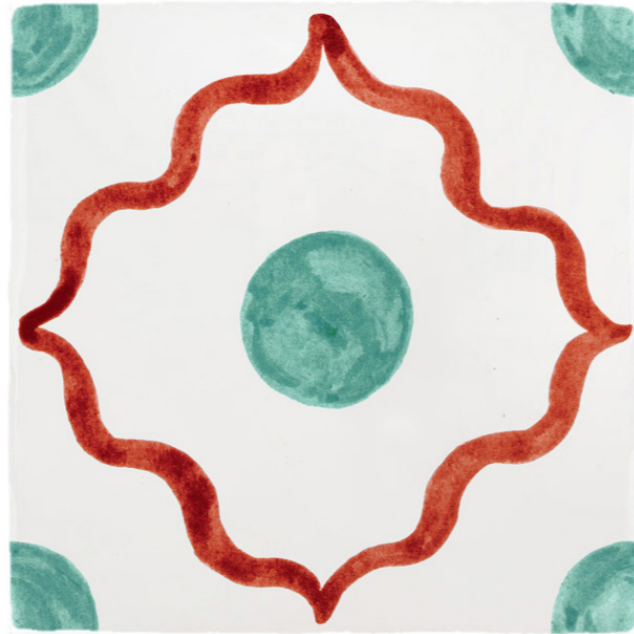

BEIRUT TILE

BERRY & BLUE

BEIRUT TILE

BERRY & GREEN

BEIRUT TILE

BERRY & OLIVE

BEIRUT TILE

BERRY & PURPLE

BEIRUT TILE

MINT & BROWN

BEIRUT TILE

MINT & LILAC

BEIRUT TILE

MINT & ORANGE

BEIRUT TILE

MINT & PURPLE

BEIRUT TILE

BLUE & BROWN

BEIRUT TILE

BLUE & NAVY

BEIRUT TILE
BLUE & CHOCOLATE

BEIRUT TILE
BLUE & GREEN

BEIRUT TILE

PEACH & BLUE

BEIRUT TILE

PEACH & ORANGE

BEIRUT TILE

PEACH & GREEN

BEIRUT TILE

PEACH & NAVY

2. BEIRUT CORNERS

Inspired and paying tribute to Petra's Lebanese ancestry, this collection is a celebration of the beautiful shapes and colours that are reminiscent of magical Beirut.