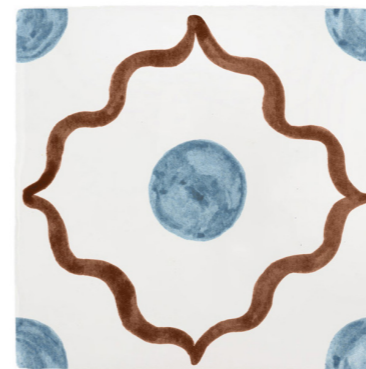

BERRY & BLUE

BERRY & GREEN

BERRY & OLIVE

BERRY & PURPLE

MINT & BROWN

MINT & LILAC

MINT & ORANGE

MINT & PURPLE

SKY BLUE & BROWN

SKY BLUE & NAVY

SKY BLUE & CHOCOLATE

SKY BLUE & GREEN

PEACH & BLUE

PEACH & ORANGE

PEACH & GREEN

PEACH & NAVY

BEIRUT TILE

PEACH & ORANGE

BEIRUT TILE

PEACH & GREEN

BEIRUT TILE

PEACH & NAVY

2. BEIRUT CORNERS

Inspired and paying tribute to Petra's Lebanese ancestry, this collection is a celebration of the beautiful shapes and colours that are reminiscent of magical Beirut.