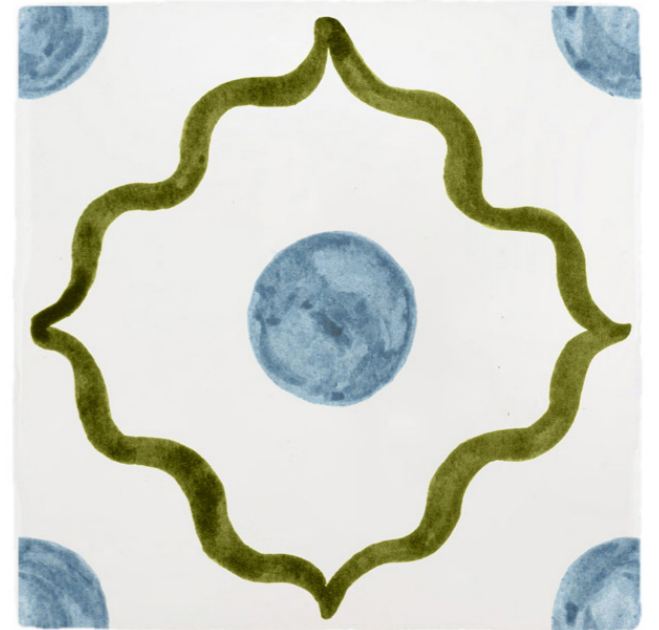

BEIRUT TILE

BERRY & BLUE

BEIRUT TILE

BERRY & GREEN

BEIRUT TILE

BERRY & OLIVE

BEIRUT TILE

BERRY & PURPLE

BEIRUT TILE

MINT & BROWN

BEIRUT TILE

MINT & LILAC

BEIRUT TILE

MINT & ORANGE

BEIRUT TILE

MINT & PURPLE

BEIRUT TILE

BLUE & BROWN

BEIRUT TILE

BLUE & NAVY

BEIRUT TILE
BLUE & CHOCOLATE

BEIRUT TILE
BLUE & GREEN

BEIRUT TILE

PEACH & BLUE

BEIRUT TILE

PEACH & ORANGE

BEIRUT TILE

PEACH & GREEN

BEIRUT TILE

PEACH & NAVY

2. BEIRUT CORNERS

Inspired and paying tribute to Petra's Lebanese ancestry, this collection is a celebration of the beautiful shapes and colours that are reminiscent of magical Beirut.