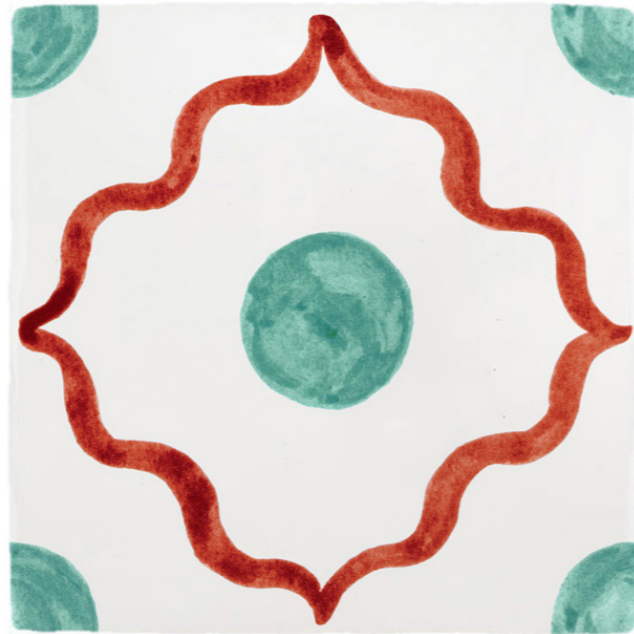

BEIRUT TILE

BERRY & BLUE

BEIRUT TILE

BERRY & GREEN

BEIRUT TILE

BERRY & OLIVE

BEIRUT TILE

BERRY & PURPLE

BEIRUT TILE

MINT & BROWN

BEIRUT TILE

MINT & LILAC

BEIRUT TILE

MINT & ORANGE

BEIRUT TILE

MINT & PURPLE

BEIRUT TILE

BLUE & BROWN

BEIRUT TILE

BLUE & NAVY

BEIRUT TILE
BLUE & CHOCOLATE

BEIRUT TILE
BLUE & GREEN

BEIRUT TILE

PEACH & BLUE

BEIRUT TILE

PEACH & ORANGE

BEIRUT TILE

PEACH & GREEN

BEIRUT TILE

PEACH & NAVY

2. BEIRUT CORNERS

Inspired and paying tribute to Petra's Lebanese ancestry, this collection is a celebration of the beautiful shapes and colours that are reminiscent of magical Beirut.