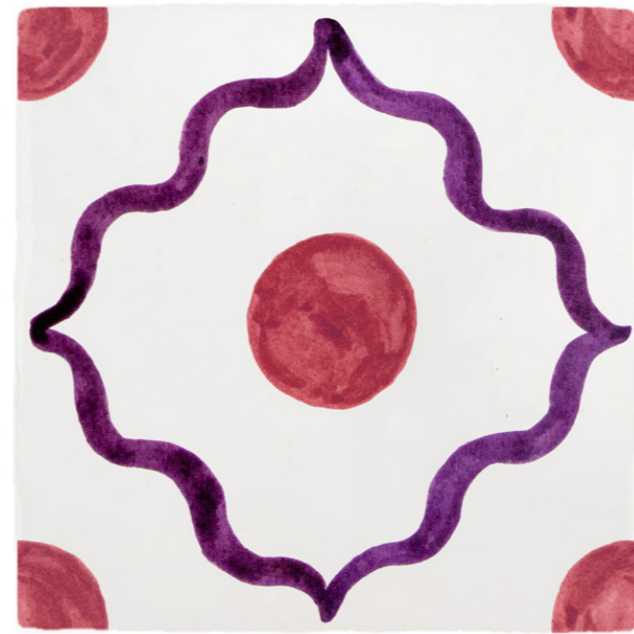

SKY BLUE & BROWN

SKY BLUE & NAVY

SKY BLUE & CHOCOLATE

SKY BLUE & GREEN

PEACH & BLUE

PEACH & ORANGE

PEACH & GREEN

PEACH & NAVY

BEIRUT TILE

BERRY & BLUE

BEIRUT TILE

BERRY & GREEN

BEIRUT TILE

BERRY & OLIVE

BEIRUT TILE

BERRY & PURPLE

BEIRUT TILE

MINT & BROWN

BEIRUT TILE

MINT & LILAC

BEIRUT TILE

MINT & ORANGE

BEIRUT TILE

MINT & PURPLE

BEIRUT TILE

PEACH & ORANGE

BEIRUT TILE

PEACH & GREEN

BEIRUT TILE

PEACH & NAVY

2. BEIRUT CORNERS

Inspired and paying tribute to Petra's Lebanese ancestry, this collection is a celebration of the beautiful shapes and colours that are reminiscent of magical Beirut.