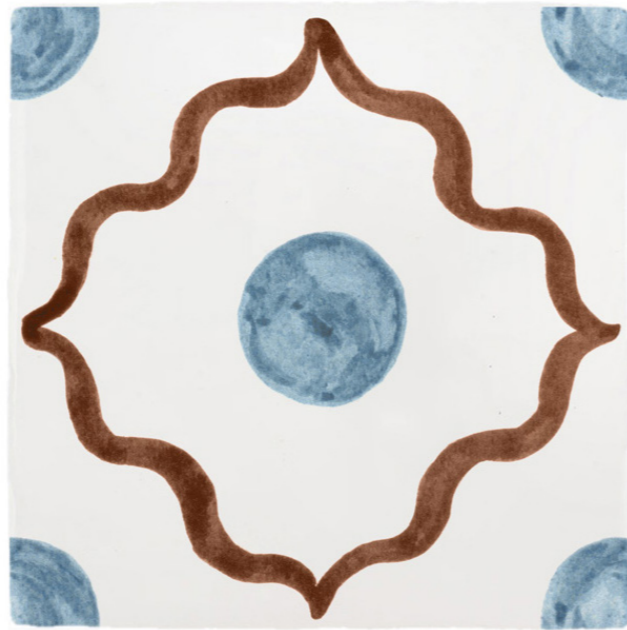

BEIRUT TILE

BERRY & BLUE

BEIRUT TILE

BERRY & GREEN

BEIRUT TILE

BERRY & OLIVE

BEIRUT TILE

BERRY & PURPLE

BEIRUT TILE

MINT & BROWN

BEIRUT TILE

MINT & LILAC

BEIRUT TILE

MINT & ORANGE

BEIRUT TILE

MINT & PURPLE

BEIRUT TILE

BLUE & BROWN

BEIRUT TILE

BLUE & NAVY

BEIRUT TILE
BLUE & CHOCOLATE

BEIRUT TILE
BLUE & GREEN

BEIRUT TILE

PEACH & BLUE

BEIRUT TILE

PEACH & ORANGE

BEIRUT TILE

PEACH & GREEN

BEIRUT TILE

PEACH & NAVY

2. BEIRUT CORNERS

Inspired and paying tribute to Petra's Lebanese ancestry, this collection is a celebration of the beautiful shapes and colours that are reminiscent of magical Beirut.