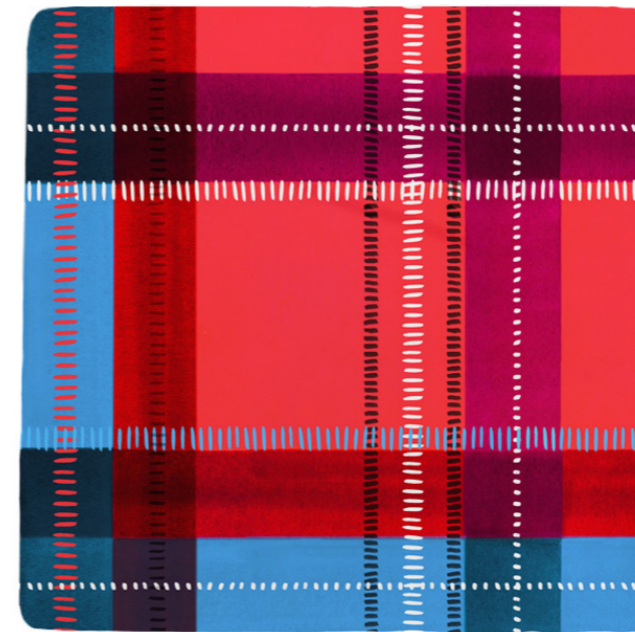

PINSTRIPE DELFT TILE

STONE

PINSTRIPE DELFT TILE

GREY

PINSTRIPE DELFT TILE

BERRY

PINSTRIPE DELFT TILE

PINK

PINSTRIPE DELFT TILE

TEAL

5. TARTAN TILES

Paying homage to the place Petra now calls home, the Scottish Highlands, this new range of hand-decorated Tartan Tiles is uplifting and bright and consists of four striking colour-ways. They're a playful, painterly take on the traditional pattern.

RED

PINK

BLUE

BROWN

TARTAN TILES

BLUE

TARTAN TILE

RED