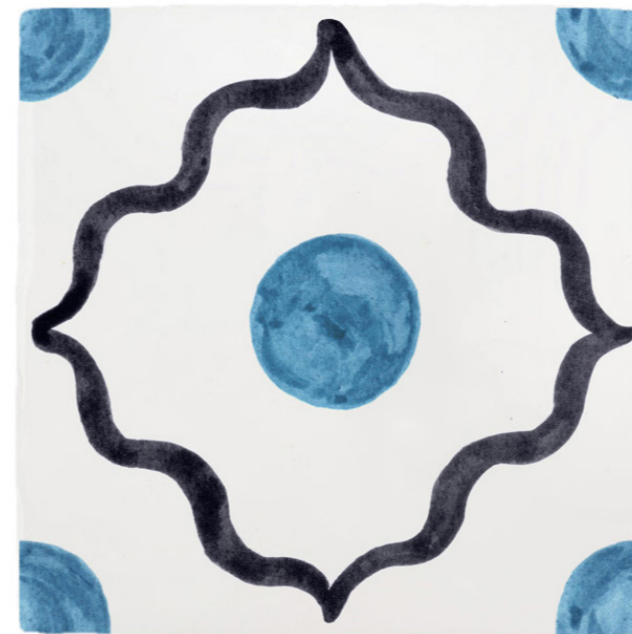

BEIRUT TILE

BERRY & OLIVE

BEIRUT TILE

BERRY & PURPLE

BEIRUT TILE

MINT & BROWN

BEIRUT TILE

MINT & LILAC

BEIRUT TILE

MINT & ORANGE

BEIRUT TILE

MINT & PURPLE

BEIRUT TILE

BLUE & BROWN

BEIRUT TILE

BLUE & NAVY

BEIRUT TILE
BLUE & CHOCOLATE

BEIRUT TILE
BLUE & GREEN

2. POMEGRANATE TILES

The pomegranate symbolising sanctity, fertility, and abundance in middle-eastern culture.
This light-hearted and airy design would work really well in a bathroom or
around a child's bedroom window.

POMEGRANATE TILE

CERISE

3. PINSTRIPE DELFT TILES

Designed by Petra to be mixed and matched alongside our illustrated Delft Tiles or by themselves, this Pinstripe collection features the same colours as the delfts: blue, green, crimson, mustard, manganese and sepia.