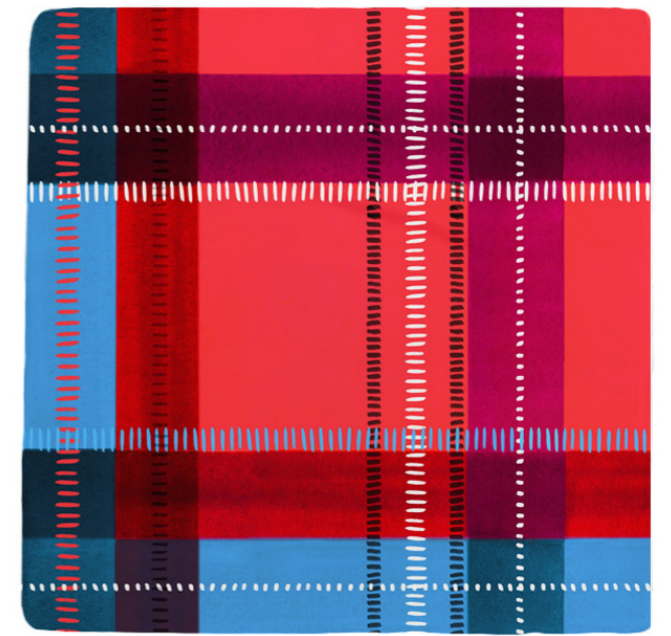

PINSTRIPE DELFT TILE

STONE

PINSTRIPE DELFT TILE

GREY

PINSTRIPE DELFT TILE

BERRY

PINSTRIPE DELFT TILE

PINK

PINSTRIPE DELFT TILE

TEAL

5. TARTAN TILES

Paying homage to the place Petra now calls home, the Scottish Highlands, this new range of hand-decorated Tartan Tiles is uplifting and bright and consists of four striking colour-ways. They're a playful, painterly take on the traditional pattern.

RED

PINK

BLUE

BROWN

TARTAN TILES

BLUE

TARTAN TILE

RED