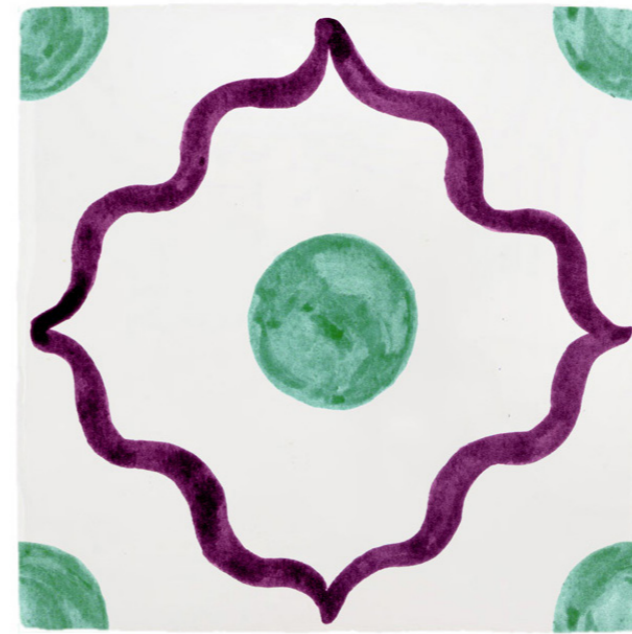

SKY BLUE & CHOCOLATE

BERRY & PURPLE

MINT & PURPLE

SKY BLUE & GREEN

BEIRUT TILE

BERRY & BLUE

BEIRUT TILE

BERRY & GREEN

BEIRUT TILE

BERRY & OLIVE

BEIRUT TILE

BERRY & PURPLE

BEIRUT TILE

MINT & BROWN

BEIRUT TILE

MINT & LILAC

BEIRUT TILE

MINT & ORANGE

BEIRUT TILE

MINT & PURPLE

BEIRUT TILE

BLUE & BROWN

BEIRUT TILE

BLUE & NAVY

BEIRUT TILE
BLUE & CHOCOLATE

BEIRUT TILE
BLUE & GREEN

2. POMEGRANATE TILES

The pomegranate symbolising sanctity, fertility, and abundance in middle-eastern culture.
This light-hearted and airy design would work really well in a bathroom or
around a child's bedroom window.