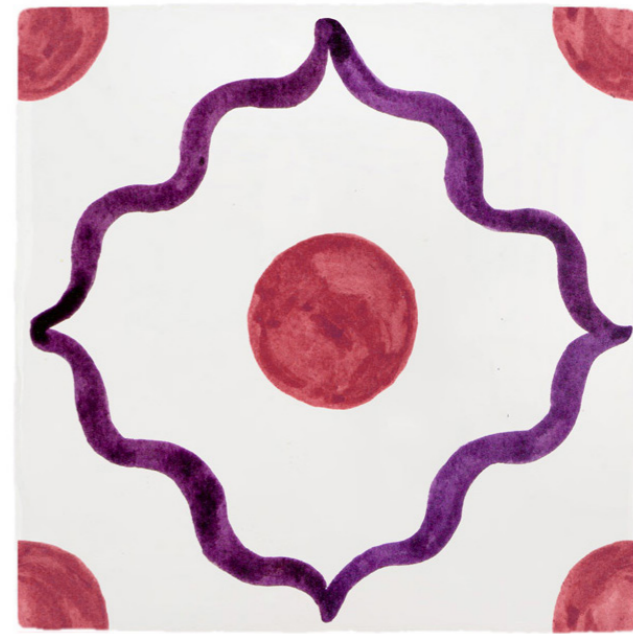

BERRY & BLUE

MINT & BROWN

SKY BLUE & NAVY

BERRY & GREEN

MINT & LILAC

SKY BLUE & BROWN

BERRY & OLIVE

MINT & ORANGE

SKY BLUE & CHOCOLATE

BERRY & PURPLE

MINT & PURPLE

SKY BLUE & GREEN

BEIRUT TILE

BERRY & BLUE

BEIRUT TILE

BERRY & GREEN

BEIRUT TILE

BERRY & OLIVE

BEIRUT TILE

BERRY & PURPLE

BEIRUT TILE

MINT & BROWN

BEIRUT TILE

MINT & LILAC

BEIRUT TILE
BLUE & CHOCOLATE

BEIRUT TILE
BLUE & GREEN

2. POMEGRANATE TILES

The pomegranate symbolising sanctity, fertility, and abundance in middle-eastern culture.
This light-hearted and airy design would work really well in a bathroom or
around a child's bedroom window.