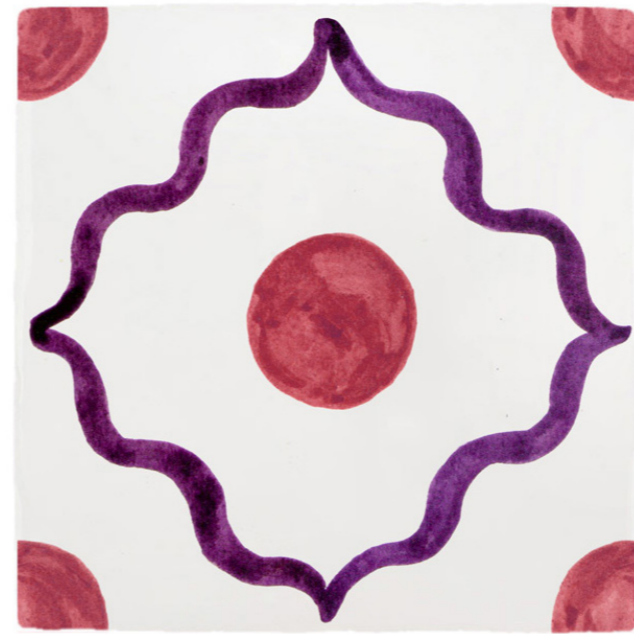

BERRY & BLUE

MINT & BROWN

SKY BLUE & NAVY

BERRY & GREEN

MINT & LILAC

SKY BLUE & BROWN

BERRY & OLIVE

MINT & ORANGE

SKY BLUE & CHOCOLATE

BERRY & PURPLE

MINT & PURPLE

SKY BLUE & GREEN

BEIRUT TILE

BERRY & BLUE

BEIRUT TILE

BERRY & GREEN

BEIRUT TILE

BERRY & OLIVE

BEIRUT TILE

BERRY & PURPLE

BEIRUT TILE

MINT & BROWN

BEIRUT TILE

MINT & LILAC

BEIRUT TILE
BLUE & CHOCOLATE

BEIRUT TILE
BLUE & GREEN

2. POMEGRANATE TILES

The pomegranate symbolising sanctity, fertility, and abundance in middle-eastern culture.
This light-hearted and airy design would work really well in a bathroom or
around a child's bedroom window.