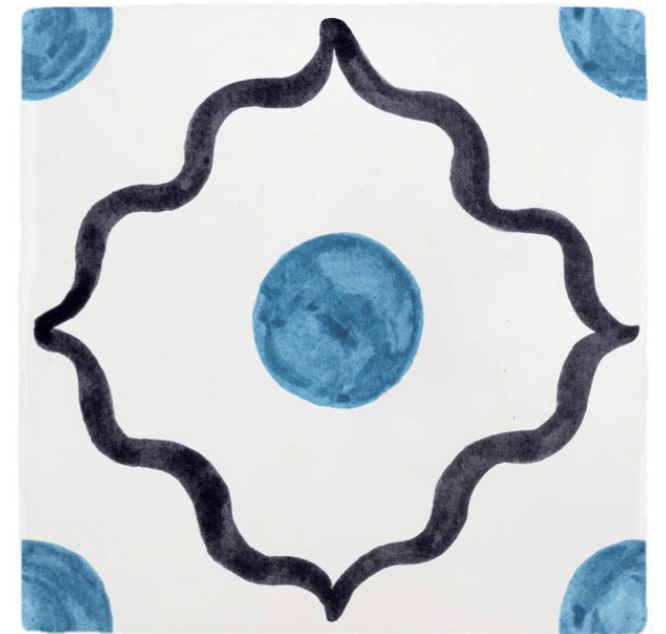

BEIRUT TILE

MINT & ORANGE

BEIRUT TILE

MINT & PURPLE

BEIRUT TILE

BLUE & BROWN

BEIRUT TILE

BLUE & NAVY

BEIRUT TILE
BLUE & CHOCOLATE

BEIRUT TILE
BLUE & GREEN

2. POMEGRANATE TILES

The pomegranate symbolising sanctity, fertility, and abundance in middle-eastern culture.
This light-hearted and airy design would work really well in a bathroom or
around a child's bedroom window.

POMEGRANATE TILE

CERISE

3. PINSTRIPE DELFT TILES

Designed by Petra to be mixed and matched alongside our illustrated Delft Tiles or by themselves, this Pinstripe collection features the same colours as the delfts: blue, green, crimson, mustard, manganese and sepia.

PINSTRIPE DELFT TILE

GREEN

4. PINSTRIPE DELFT TILES

Designed to be mixed and matched with Ditsy, Pomegranate, Beirut and Daisy collection or as a stand alone design, this collection features refreshing colours and captures the brush stroke textures.