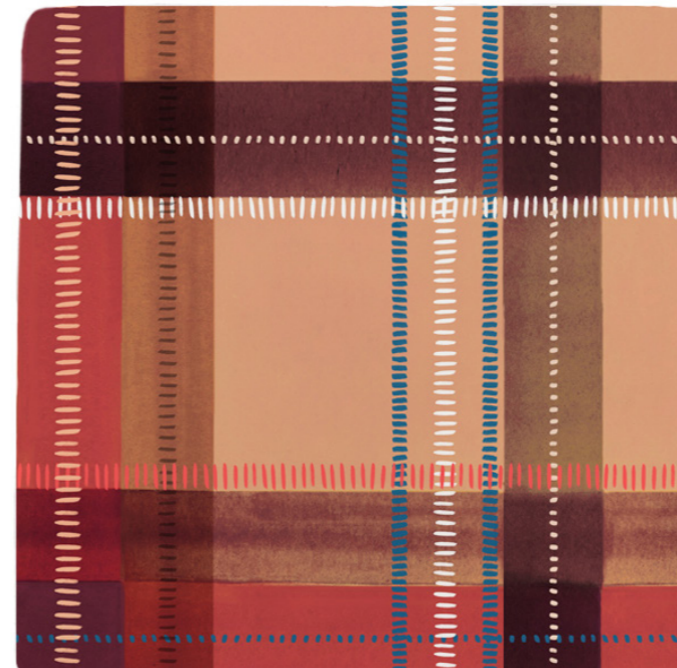

5. TARTAN TILES

Paying homage to the place Petra now calls home, the Scottish Highlands, this new range of hand-decorated Tartan Tiles is uplifting and bright and consists of four striking colour-ways. They're a playful, painterly take on the traditional pattern.

BROWN