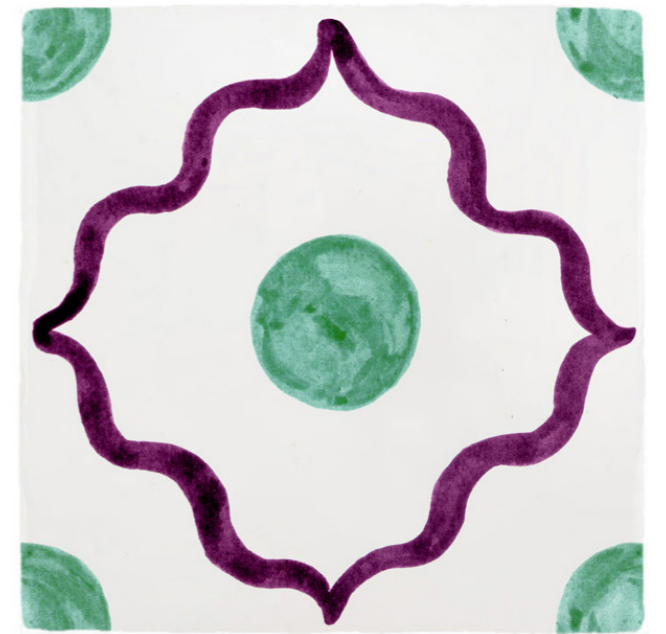

SKY BLUE & CHOCOLATE

BERRY & PURPLE

MINT & PURPLE

SKY BLUE & GREEN

BEIRUT TILE

BERRY & BLUE

BEIRUT TILE

BERRY & GREEN

BEIRUT TILE

BERRY & OLIVE

BEIRUT TILE

BERRY & PURPLE

BEIRUT TILE

MINT & BROWN

BEIRUT TILE

MINT & LILAC

BEIRUT TILE

MINT & ORANGE

BEIRUT TILE

MINT & PURPLE

BEIRUT TILE

BLUE & BROWN

BEIRUT TILE

BLUE & NAVY

BEIRUT TILE
BLUE & CHOCOLATE

BEIRUT TILE
BLUE & GREEN

2. POMEGRANATE TILES

The pomegranate symbolising sanctity, fertility, and abundance in middle-eastern culture.
This light-hearted and airy design would work really well in a bathroom or
around a child's bedroom window.