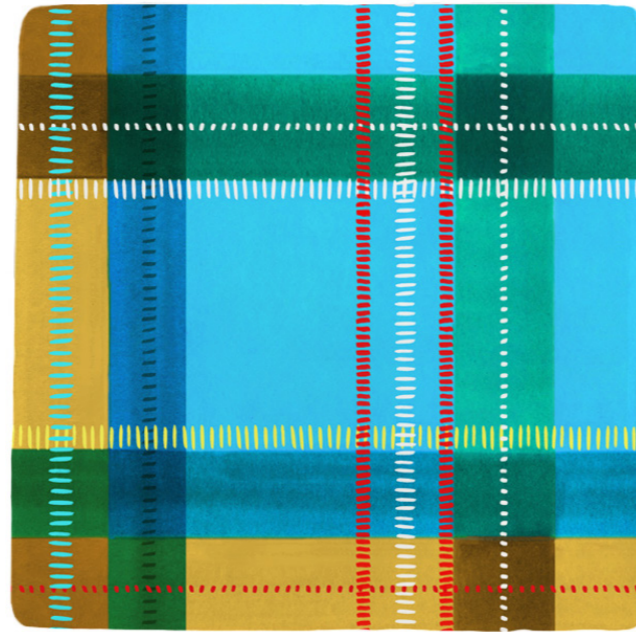

PINSTRIPE DELFT TILE

STONE

PINSTRIPE DELFT TILE

GREY

PINSTRIPE DELFT TILE

BERRY

PINSTRIPE DELFT TILE

PINK

PINSTRIPE DELFT TILE

TEAL

5. TARTAN TILES

Paying homage to the place Petra now calls home, the Scottish Highlands, this new range of hand-decorated Tartan Tiles is uplifting and bright and consists of four striking colour-ways. They're a playful, painterly take on the traditional pattern.

RED

PINK

BLUE

BROWN

TARTAN TILES

BLUE

TARTAN TILE

RED