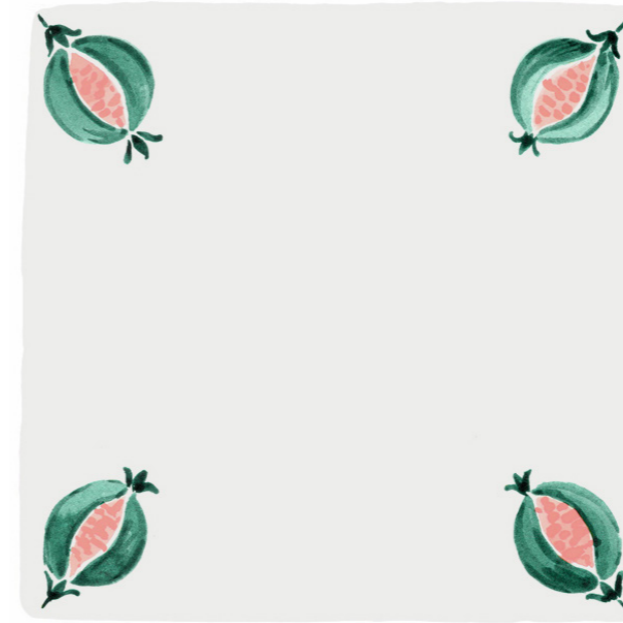

BEIRUT TILE
BLUE & CHOCOLATE

BEIRUT TILE
BLUE & GREEN

2. POMEGRANATE TILES

The pomegranate symbolising sanctity, fertility, and abundance in middle-eastern culture.
This light-hearted and airy design would work really well in a bathroom or
around a child's bedroom window.

POMEGRANATE TILE

CERISE

3. PINSTRIPE DELFT TILES

Designed by Petra to be mixed and matched alongside our illustrated Delft Tiles or by themselves, this Pinstripe collection features the same colours as the delfts: blue, green, crimson, mustard, manganese and sepia.