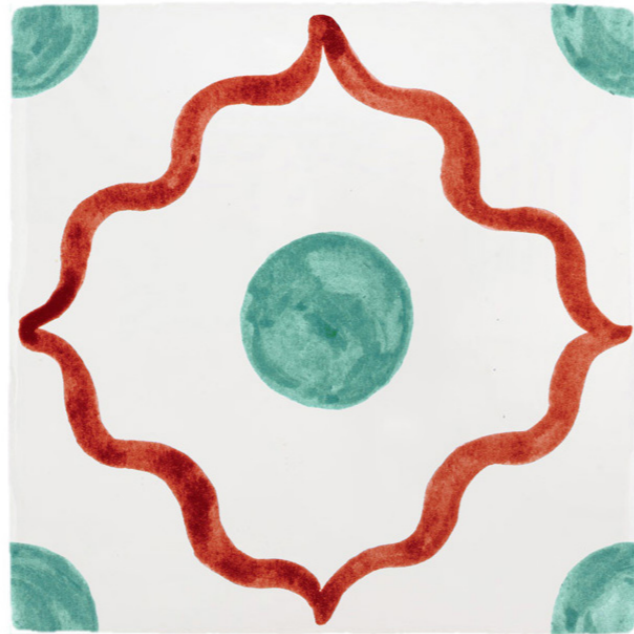

SKY BLUE & CHOCOLATE

BERRY & PURPLE

MINT & PURPLE

SKY BLUE & GREEN

BEIRUT TILE

BERRY & BLUE

BEIRUT TILE

BERRY & GREEN

BEIRUT TILE

BERRY & OLIVE

BEIRUT TILE

BERRY & PURPLE

BEIRUT TILE

MINT & BROWN

BEIRUT TILE

MINT & LILAC

BEIRUT TILE

MINT & ORANGE

BEIRUT TILE

MINT & PURPLE

BEIRUT TILE

BLUE & BROWN

BEIRUT TILE

BLUE & NAVY

BEIRUT TILE
BLUE & CHOCOLATE

BEIRUT TILE
BLUE & GREEN

2. POMEGRANATE TILES

The pomegranate symbolising sanctity, fertility, and abundance in middle-eastern culture.
This light-hearted and airy design would work really well in a bathroom or
around a child's bedroom window.