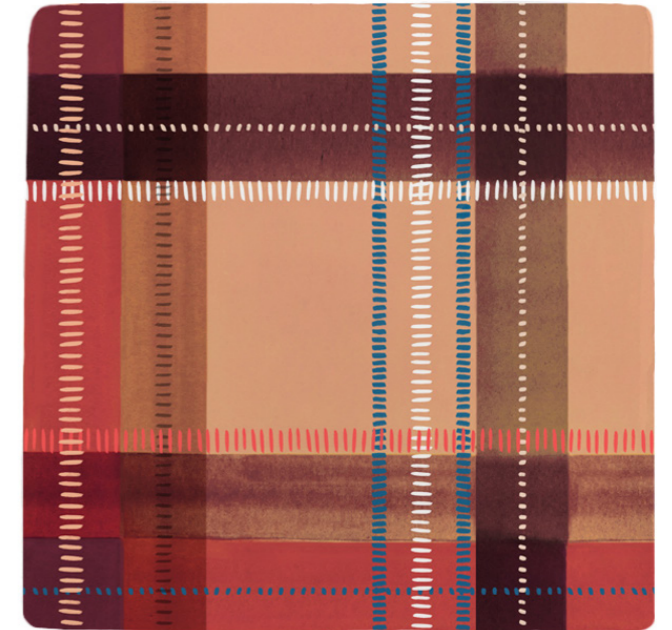

TARTAN TILE

BROWN