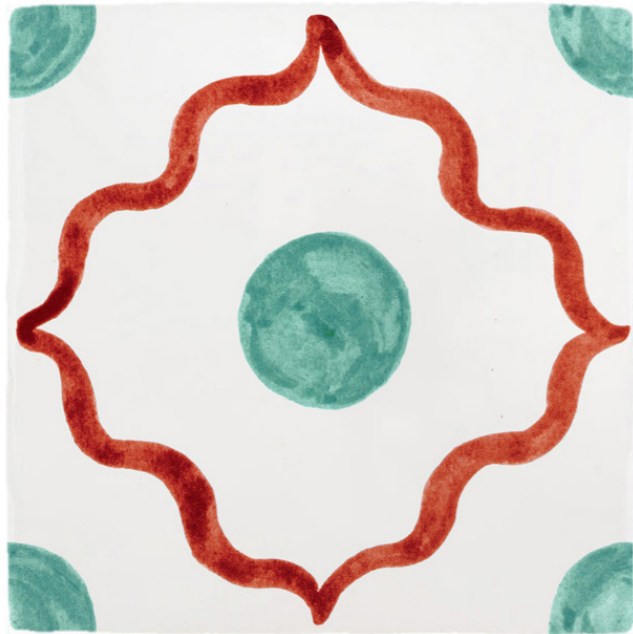

SKY BLUE & CHOCOLATE

BERRY & PURPLE

MINT & PURPLE

SKY BLUE & GREEN

BEIRUT TILE

BERRY & BLUE

BEIRUT TILE

BERRY & GREEN

BEIRUT TILE

BERRY & OLIVE

BEIRUT TILE

BERRY & PURPLE

BEIRUT TILE

MINT & BROWN

BEIRUT TILE

MINT & LILAC

BEIRUT TILE

MINT & ORANGE

BEIRUT TILE

MINT & PURPLE

BEIRUT TILE

BLUE & BROWN

BEIRUT TILE

BLUE & NAVY

BEIRUT TILE
BLUE & CHOCOLATE

BEIRUT TILE
BLUE & GREEN

2. POMEGRANATE TILES

The pomegranate symbolising sanctity, fertility, and abundance in middle-eastern culture.
This light-hearted and airy design would work really well in a bathroom or
around a child's bedroom window.