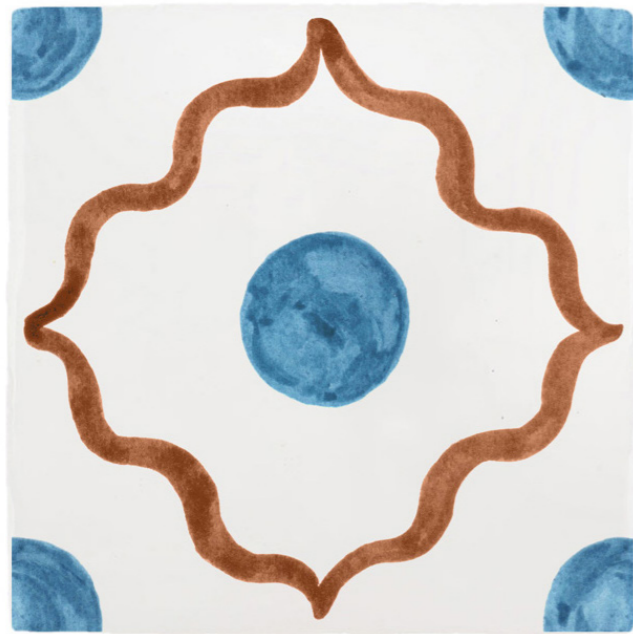

BEIRUT TILE

BERRY & OLIVE

BEIRUT TILE

BERRY & PURPLE

BEIRUT TILE

MINT & BROWN

BEIRUT TILE

MINT & LILAC

BEIRUT TILE

MINT & ORANGE

BEIRUT TILE

MINT & PURPLE

BEIRUT TILE

BLUE & BROWN

BEIRUT TILE

BLUE & NAVY

BEIRUT TILE
BLUE & CHOCOLATE

BEIRUT TILE
BLUE & GREEN

2. POMEGRANATE TILES

The pomegranate symbolising sanctity, fertility, and abundance in middle-eastern culture.
This light-hearted and airy design would work really well in a bathroom or
around a child's bedroom window.

POMEGRANATE TILE

CERISE

3. PINSTRIPE DELFT TILES

Designed by Petra to be mixed and matched alongside our illustrated Delft Tiles or by themselves, this Pinstripe collection features the same colours as the delfts: blue, green, crimson, mustard, manganese and sepia.