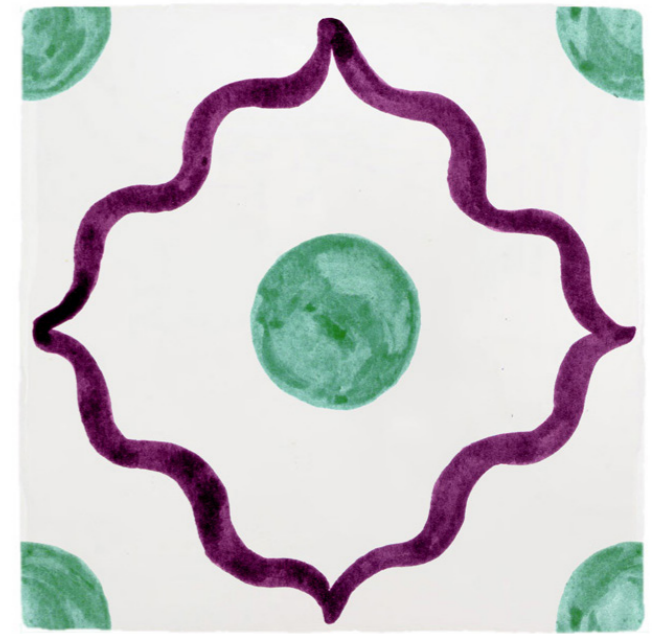

SKY BLUE & CHOCOLATE

BERRY & PURPLE

MINT & PURPLE

SKY BLUE & GREEN

BEIRUT TILE

BERRY & BLUE

BEIRUT TILE

BERRY & GREEN

BEIRUT TILE

BERRY & OLIVE

BEIRUT TILE

BERRY & PURPLE

BEIRUT TILE

MINT & BROWN

BEIRUT TILE

MINT & LILAC

BEIRUT TILE

MINT & ORANGE

BEIRUT TILE

MINT & PURPLE

BEIRUT TILE

BLUE & BROWN

BEIRUT TILE

BLUE & NAVY

BEIRUT TILE
BLUE & CHOCOLATE

BEIRUT TILE
BLUE & GREEN

2. POMEGRANATE TILES

The pomegranate symbolising sanctity, fertility, and abundance in middle-eastern culture.
This light-hearted and airy design would work really well in a bathroom or
around a child's bedroom window.