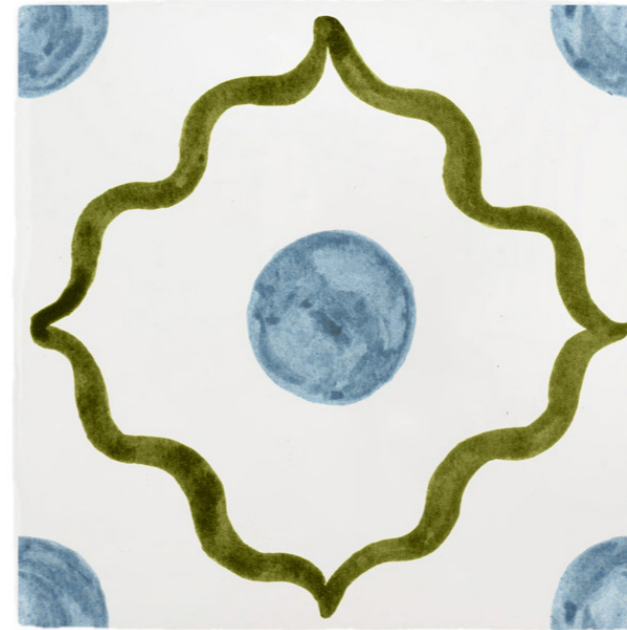

BEIRUT TILE

BERRY & OLIVE

BEIRUT TILE

BERRY & PURPLE

BEIRUT TILE

MINT & BROWN

BEIRUT TILE

MINT & LILAC

BEIRUT TILE

MINT & ORANGE

BEIRUT TILE

MINT & PURPLE

BEIRUT TILE

BLUE & BROWN

BEIRUT TILE

BLUE & NAVY

BEIRUT TILE
BLUE & CHOCOLATE

BEIRUT TILE
BLUE & GREEN

2. POMEGRANATE TILES

The pomegranate symbolising sanctity, fertility, and abundance in middle-eastern culture.
This light-hearted and airy design would work really well in a bathroom or
around a child's bedroom window.

POMEGRANATE TILE

CERISE

3. PINSTRIPE DELFT TILES

Designed by Petra to be mixed and matched alongside our illustrated Delft Tiles or by themselves, this Pinstripe collection features the same colours as the delfts: blue, green, crimson, mustard, manganese and sepia.