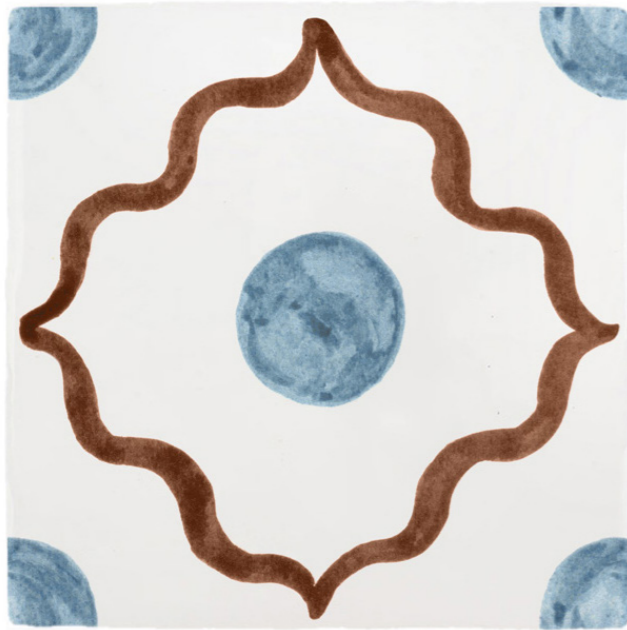

BEIRUT TILE

BERRY & OLIVE

BEIRUT TILE

BERRY & PURPLE

BEIRUT TILE

MINT & BROWN

BEIRUT TILE

MINT & LILAC

BEIRUT TILE

MINT & ORANGE

BEIRUT TILE

MINT & PURPLE

BEIRUT TILE

BLUE & BROWN

BEIRUT TILE

BLUE & NAVY

BEIRUT TILE
BLUE & CHOCOLATE

BEIRUT TILE
BLUE & GREEN

2. POMEGRANATE TILES

The pomegranate symbolising sanctity, fertility, and abundance in middle-eastern culture.
This light-hearted and airy design would work really well in a bathroom or
around a child's bedroom window.

POMEGRANATE TILE

CERISE

3. PINSTRIPE DELFT TILES

Designed by Petra to be mixed and matched alongside our illustrated Delft Tiles or by themselves, this Pinstripe collection features the same colours as the delfts: blue, green, crimson, mustard, manganese and sepia.