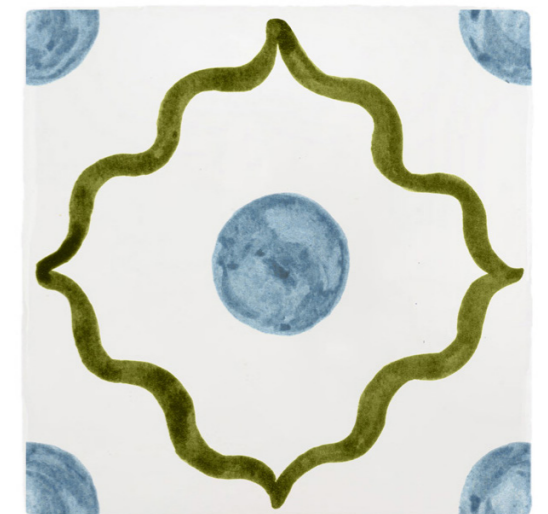

BERRY & BLUE

MINT & BROWN

SKY BLUE & NAVY

BERRY & GREEN

MINT & LILAC

SKY BLUE & BROWN

BERRY & OLIVE

MINT & ORANGE

SKY BLUE & CHOCOLATE

BERRY & PURPLE

MINT & PURPLE

SKY BLUE & GREEN

BEIRUT TILE

BERRY & BLUE

BEIRUT TILE

BERRY & GREEN

BEIRUT TILE
BLUE & CHOCOLATE

BEIRUT TILE
BLUE & GREEN

2. POMEGRANATE TILES

The pomegranate symbolising sanctity, fertility, and abundance in middle-eastern culture.
This light-hearted and airy design would work really well in a bathroom or
around a child's bedroom window.

POMEGRANATE TILE

CERISE

3. PINSTRIPE DELFT TILES

Designed by Petra to be mixed and matched alongside our illustrated Delft Tiles or by themselves, this Pinstripe collection features the same colours as the delfts: blue, green, crimson, mustard, manganese and sepia.