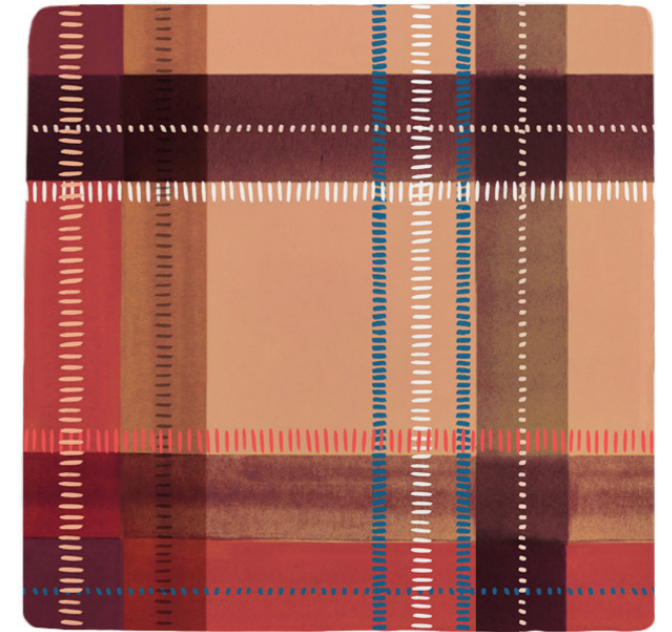

TARTAN TILE

BROWN