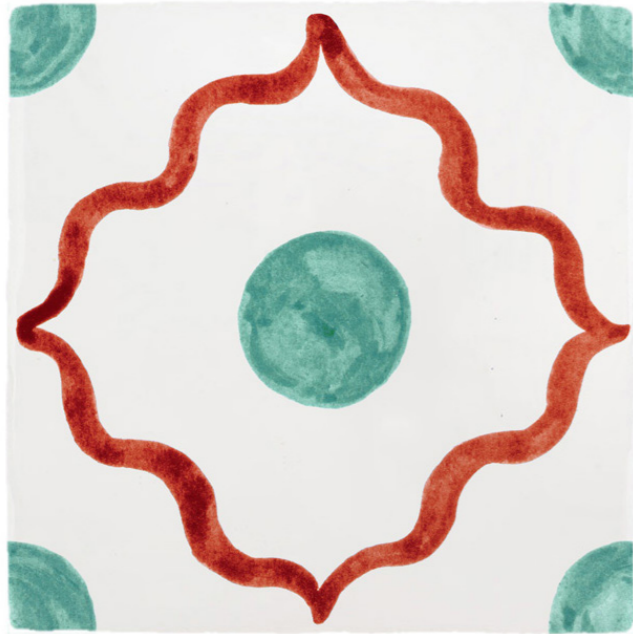

SKY BLUE & CHOCOLATE

BERRY & PURPLE

MINT & PURPLE

SKY BLUE & GREEN

BEIRUT TILE

BERRY & BLUE

BEIRUT TILE

BERRY & GREEN

BEIRUT TILE

BERRY & OLIVE

BEIRUT TILE

BERRY & PURPLE

BEIRUT TILE

MINT & BROWN

BEIRUT TILE

MINT & LILAC

BEIRUT TILE

MINT & ORANGE

BEIRUT TILE

MINT & PURPLE

BEIRUT TILE

BLUE & BROWN

BEIRUT TILE

BLUE & NAVY

BEIRUT TILE
BLUE & CHOCOLATE

BEIRUT TILE
BLUE & GREEN

2. POMEGRANATE TILES

The pomegranate symbolising sanctity, fertility, and abundance in middle-eastern culture.
This light-hearted and airy design would work really well in a bathroom or
around a child's bedroom window.