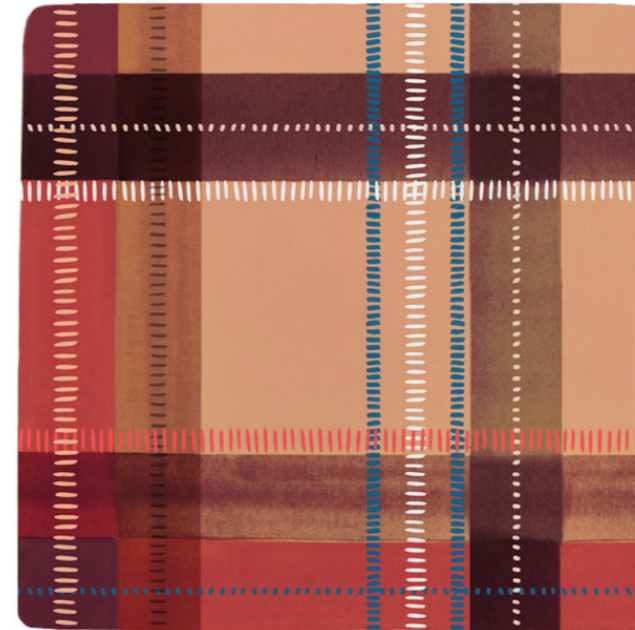

TARTAN TILE

BROWN