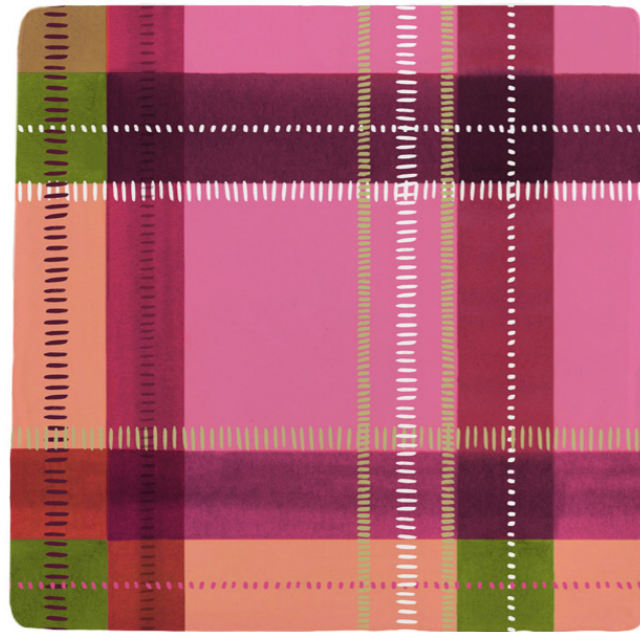

TARTAN TILE

PINK