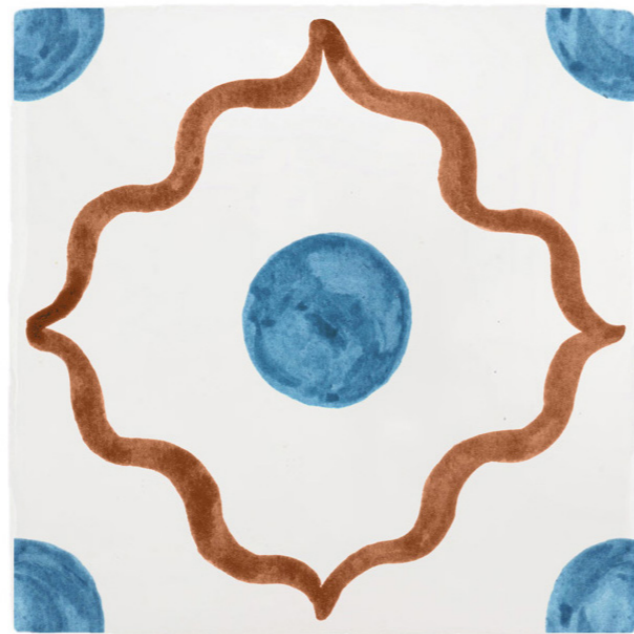

BEIRUT TILE

BERRY & OLIVE

BEIRUT TILE

BERRY & PURPLE

BEIRUT TILE

MINT & BROWN

BEIRUT TILE

MINT & LILAC

BEIRUT TILE

MINT & ORANGE

BEIRUT TILE

MINT & PURPLE

BEIRUT TILE

BLUE & BROWN

BEIRUT TILE

BLUE & NAVY

BEIRUT TILE
BLUE & CHOCOLATE

BEIRUT TILE
BLUE & GREEN

2. POMEGRANATE TILES

The pomegranate symbolising sanctity, fertility, and abundance in middle-eastern culture.
This light-hearted and airy design would work really well in a bathroom or
around a child's bedroom window.

POMEGRANATE TILE

CERISE

3. PINSTRIPE DELFT TILES

Designed by Petra to be mixed and matched alongside our illustrated Delft Tiles or by themselves, this Pinstripe collection features the same colours as the delfts: blue, green, crimson, mustard, manganese and sepia.