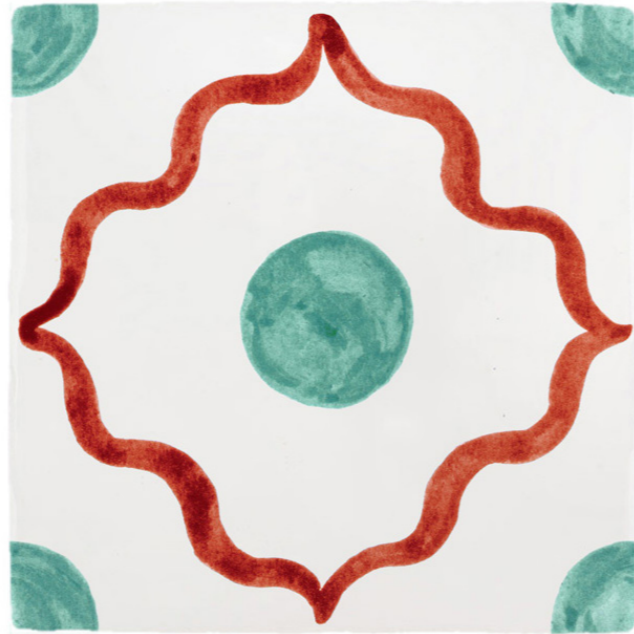

SKY BLUE & CHOCOLATE

BERRY & PURPLE

MINT & PURPLE

SKY BLUE & GREEN

BEIRUT TILE

BERRY & BLUE

BEIRUT TILE

BERRY & GREEN

BEIRUT TILE

BERRY & OLIVE

BEIRUT TILE

BERRY & PURPLE

BEIRUT TILE

MINT & BROWN

BEIRUT TILE

MINT & LILAC

BEIRUT TILE

MINT & ORANGE

BEIRUT TILE

MINT & PURPLE

BEIRUT TILE

BLUE & BROWN

BEIRUT TILE

BLUE & NAVY

BEIRUT TILE
BLUE & CHOCOLATE

BEIRUT TILE
BLUE & GREEN

2. POMEGRANATE TILES

The pomegranate symbolising sanctity, fertility, and abundance in middle-eastern culture.
This light-hearted and airy design would work really well in a bathroom or
around a child's bedroom window.