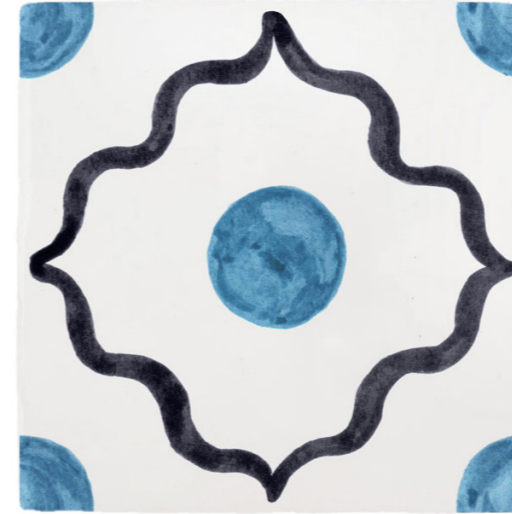

Petra Palumbo

TILE COLLECTIONS 2024

1. BEIRUT TILES

Inspired and paying tribute to Petra's Lebanese ancestry, this collection is a celebration of the beautiful shapes and colours that are reminiscent of magical Beirut.

BERRY & BLUE

MINT & BROWN

SKY BLUE & NAVY

BERRY & GREEN

MINT & LILAC

SKY BLUE & BROWN

BERRY & OLIVE

MINT & ORANGE

BEIRUT TILE
BLUE & CHOCOLATE

BEIRUT TILE
BLUE & GREEN

2. POMEGRANATE TILES

The pomegranate symbolising sanctity, fertility, and abundance in middle-eastern culture.
This light-hearted and airy design would work really well in a bathroom or
around a child's bedroom window.

PINSTRIPE DELFT TILE

GREEN

4. PINSTRIPE DELFT TILES

Designed to be mixed and matched with Ditsy, Pomegranate, Beirut and Daisy collection or as a stand alone design, this collection features refreshing colours and captures the brush stroke textures.