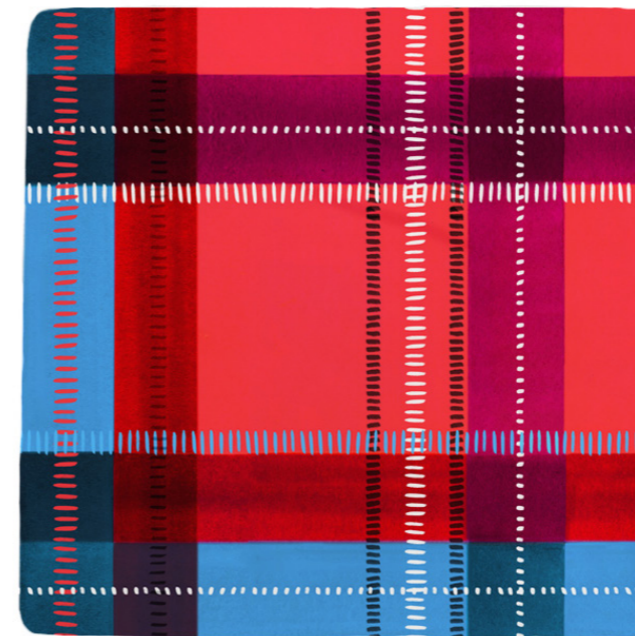

PINSTRIPE DELFT TILE

STONE

PINSTRIPE DELFT TILE

GREY

PINSTRIPE DELFT TILE

BERRY

PINSTRIPE DELFT TILE

PINK

PINSTRIPE DELFT TILE

TEAL

5. TARTAN TILES

Paying homage to the place Petra now calls home, the Scottish Highlands, this new range of hand-decorated Tartan Tiles is uplifting and bright and consists of four striking colour-ways. They're a playful, painterly take on the traditional pattern.

RED

PINK

BLUE

BROWN

TARTAN TILES

BLUE

TARTAN TILE

RED