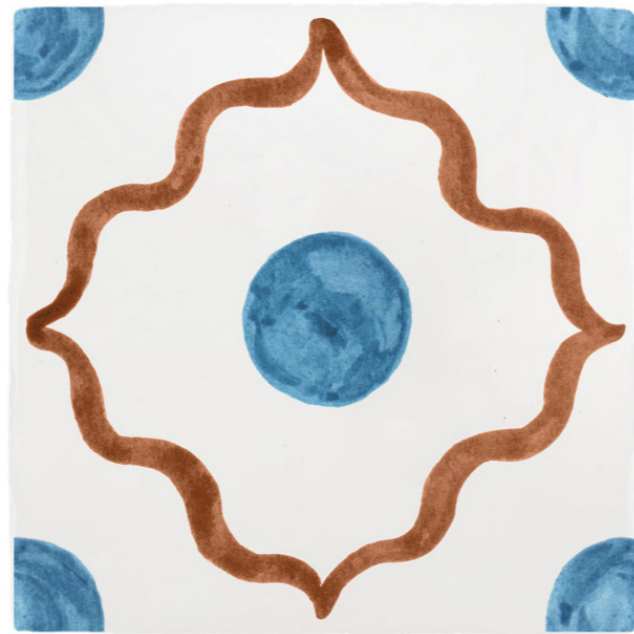

BEIRUT TILE

BERRY & OLIVE

BEIRUT TILE

BERRY & PURPLE

BEIRUT TILE

MINT & BROWN

BEIRUT TILE

MINT & LILAC

BEIRUT TILE

MINT & ORANGE

BEIRUT TILE

MINT & PURPLE

BEIRUT TILE

BLUE & BROWN

BEIRUT TILE

BLUE & NAVY

BEIRUT TILE
BLUE & CHOCOLATE

BEIRUT TILE
BLUE & GREEN

2. POMEGRANATE TILES

The pomegranate symbolising sanctity, fertility, and abundance in middle-eastern culture.
This light-hearted and airy design would work really well in a bathroom or
around a child's bedroom window.

POMEGRANATE TILE

CERISE

3. PINSTRIPE DELFT TILES

Designed by Petra to be mixed and matched alongside our illustrated Delft Tiles or by themselves, this Pinstripe collection features the same colours as the delfts: blue, green, crimson, mustard, manganese and sepia.