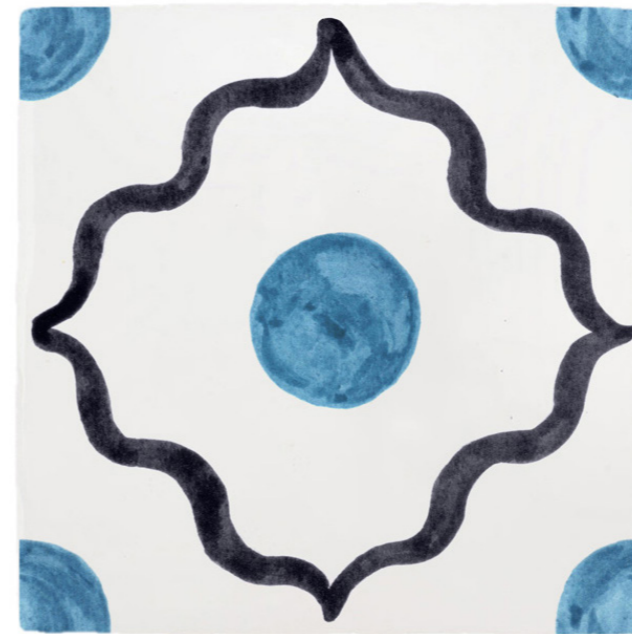

BEIRUT TILE

BERRY & OLIVE

BEIRUT TILE

BERRY & PURPLE

BEIRUT TILE

MINT & BROWN

BEIRUT TILE

MINT & LILAC

BEIRUT TILE

MINT & ORANGE

BEIRUT TILE

MINT & PURPLE

BEIRUT TILE

BLUE & BROWN

BEIRUT TILE

BLUE & NAVY

BEIRUT TILE
BLUE & CHOCOLATE

BEIRUT TILE
BLUE & GREEN

2. POMEGRANATE TILES

The pomegranate symbolising sanctity, fertility, and abundance in middle-eastern culture.
This light-hearted and airy design would work really well in a bathroom or
around a child's bedroom window.

POMEGRANATE TILE

CERISE

3. PINSTRIPE DELFT TILES

Designed by Petra to be mixed and matched alongside our illustrated Delft Tiles or by themselves, this Pinstripe collection features the same colours as the delfts: blue, green, crimson, mustard, manganese and sepia.