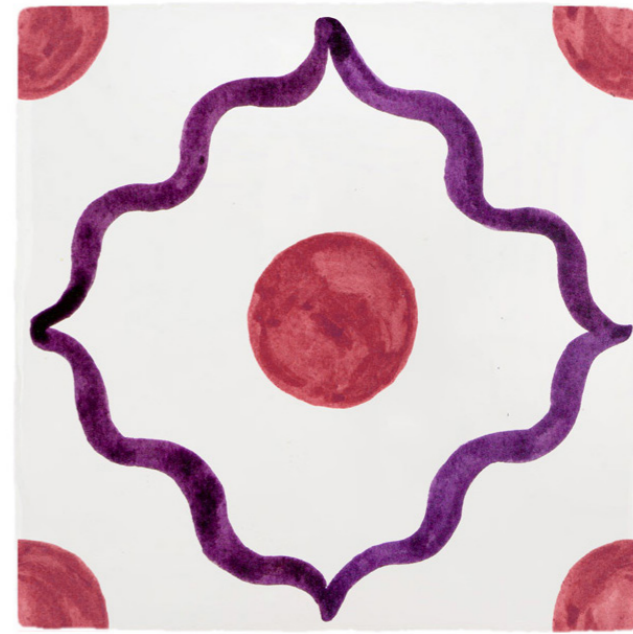

BERRY & BLUE

MINT & BROWN

SKY BLUE & NAVY

BERRY & GREEN

MINT & LILAC

SKY BLUE & BROWN

BERRY & OLIVE

MINT & ORANGE

SKY BLUE & CHOCOLATE

BERRY & PURPLE

MINT & PURPLE

SKY BLUE & GREEN

BEIRUT TILE

BERRY & BLUE

BEIRUT TILE

BERRY & GREEN

BEIRUT TILE

BERRY & OLIVE

BEIRUT TILE

BERRY & PURPLE

BEIRUT TILE

MINT & BROWN

BEIRUT TILE

MINT & LILAC

BEIRUT TILE
BLUE & CHOCOLATE

BEIRUT TILE
BLUE & GREEN

2. POMEGRANATE TILES

The pomegranate symbolising sanctity, fertility, and abundance in middle-eastern culture.
This light-hearted and airy design would work really well in a bathroom or
around a child's bedroom window.