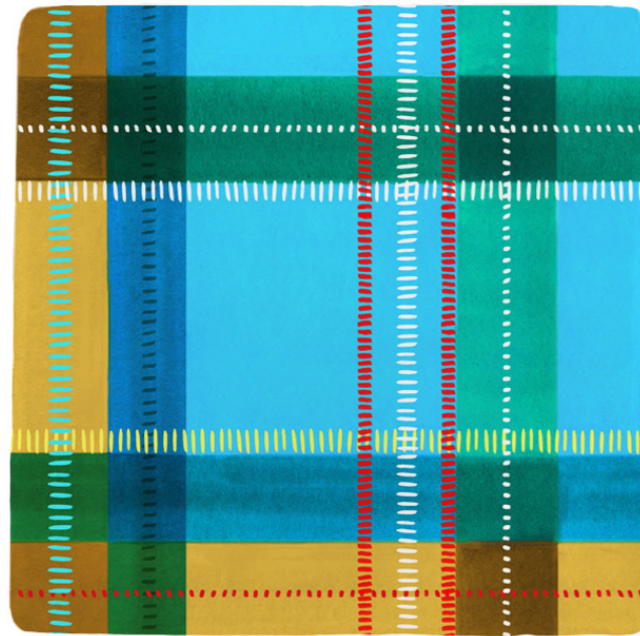

PINSTRIPE DELFT TILE

STONE

PINSTRIPE DELFT TILE

GREY

PINSTRIPE DELFT TILE

BERRY

PINSTRIPE DELFT TILE

PINK

PINSTRIPE DELFT TILE

TEAL

5. TARTAN TILES

Paying homage to the place Petra now calls home, the Scottish Highlands, this new range of hand-decorated Tartan Tiles is uplifting and bright and consists of four striking colour-ways. They're a playful, painterly take on the traditional pattern.

RED

PINK

BLUE

BROWN

TARTAN TILES

BLUE

TARTAN TILE

RED