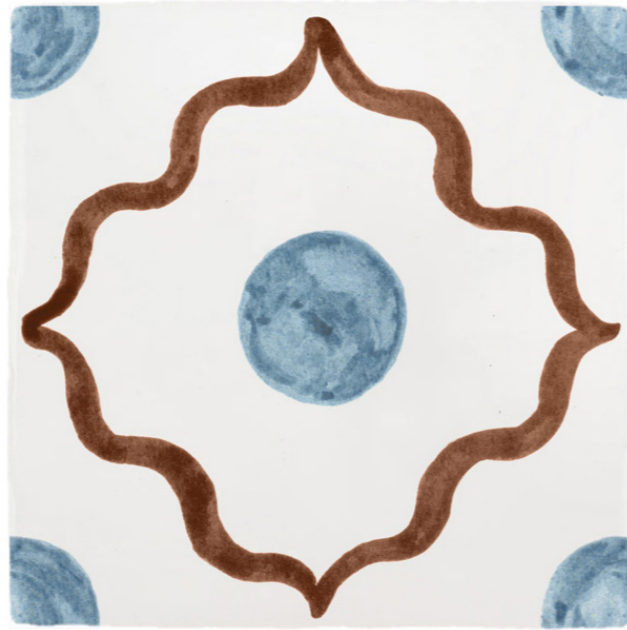

BEIRUT TILE

BERRY & OLIVE

BEIRUT TILE

BERRY & PURPLE

BEIRUT TILE

MINT & BROWN

BEIRUT TILE

MINT & LILAC

BEIRUT TILE

MINT & ORANGE

BEIRUT TILE

MINT & PURPLE

BEIRUT TILE

BLUE & BROWN

BEIRUT TILE

BLUE & NAVY

BEIRUT TILE
BLUE & CHOCOLATE

BEIRUT TILE
BLUE & GREEN

2. POMEGRANATE TILES

The pomegranate symbolising sanctity, fertility, and abundance in middle-eastern culture.
This light-hearted and airy design would work really well in a bathroom or
around a child's bedroom window.

POMEGRANATE TILE

CERISE

3. PINSTRIPE DELFT TILES

Designed by Petra to be mixed and matched alongside our illustrated Delft Tiles or by themselves, this Pinstripe collection features the same colours as the delfts: blue, green, crimson, mustard, manganese and sepia.