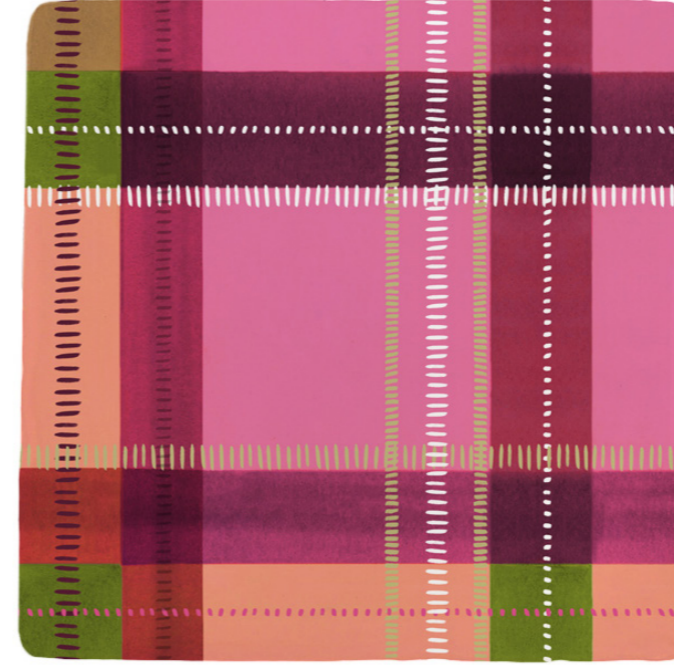

5. TARTAN TILES

Paying homage to the place Petra now calls home, the Scottish Highlands, this new range of hand-decorated Tartan Tiles is uplifting and bright and consists of four striking colour-ways. They're a playful, painterly take on the traditional pattern.

PINK