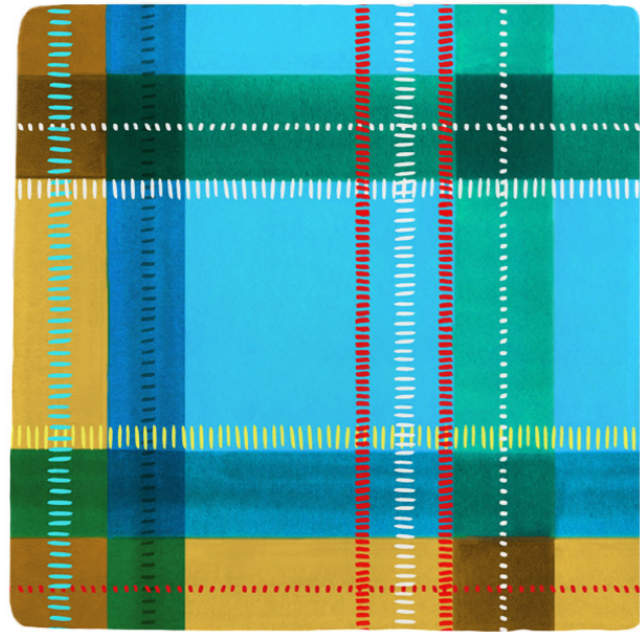

PINSTRIPE DELFT TILE

STONE

PINSTRIPE DELFT TILE

GREY

PINSTRIPE DELFT TILE

BERRY

PINSTRIPE DELFT TILE

PINK

PINSTRIPE DELFT TILE

TEAL

5. TARTAN TILES

Paying homage to the place Petra now calls home, the Scottish Highlands, this new range of hand-decorated Tartan Tiles is uplifting and bright and consists of four striking colour-ways. They're a playful, painterly take on the traditional pattern.

RED

PINK

BLUE

BROWN

TARTAN TILES

BLUE

TARTAN TILE

RED