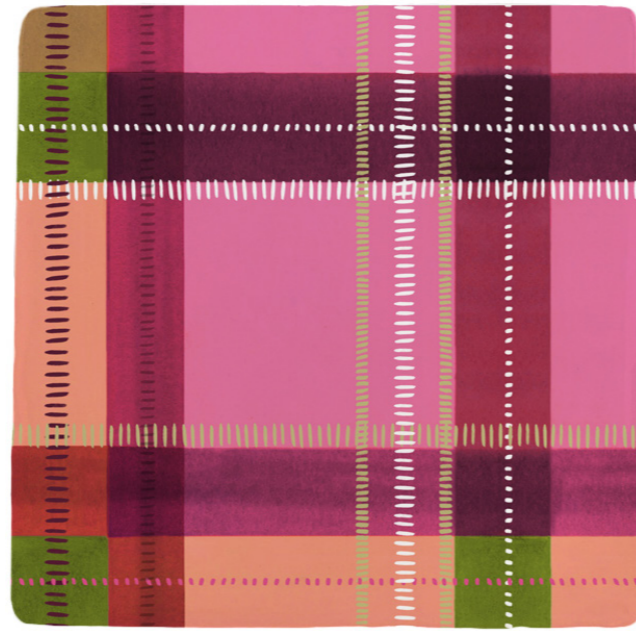

TARTAN TILE

PINK