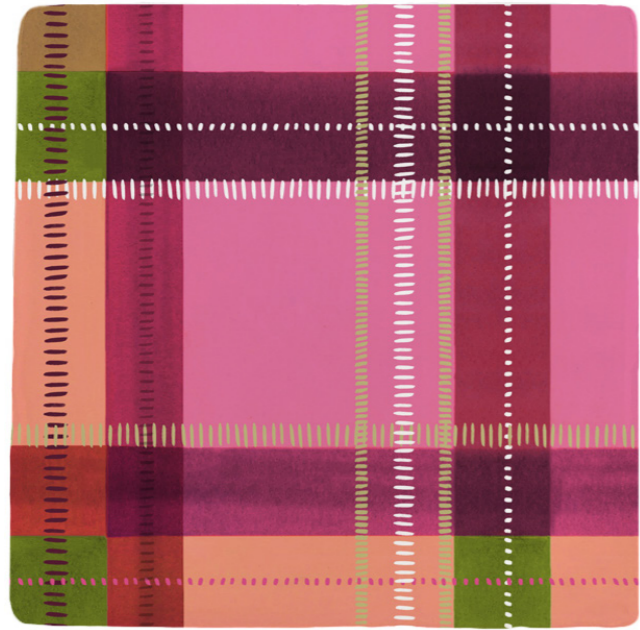

TARTAN TILE

PINK