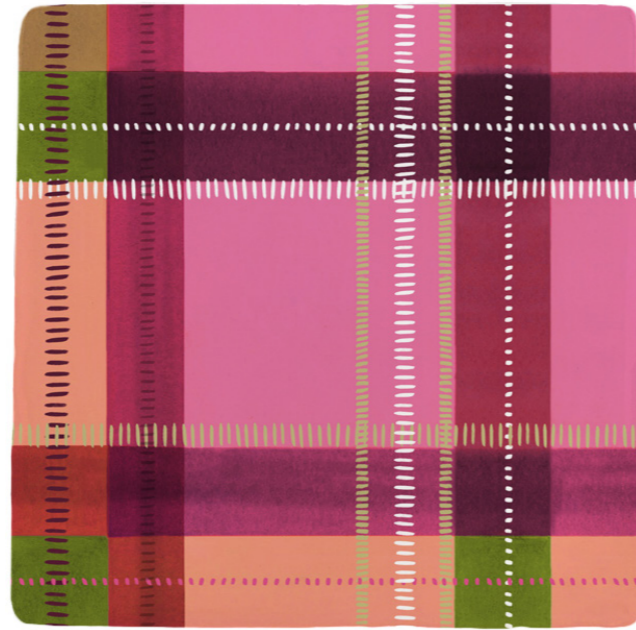

TARTAN TILE

PINK