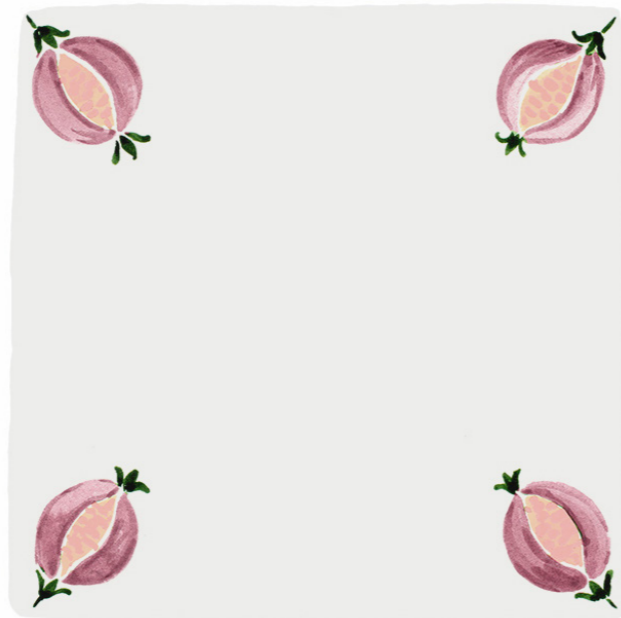

BEIRUT TILE
BLUE & CHOCOLATE

BEIRUT TILE
BLUE & GREEN

2. POMEGRANATE TILES

The pomegranate symbolising sanctity, fertility, and abundance in middle-eastern culture.
This light-hearted and airy design would work really well in a bathroom or
around a child's bedroom window.

OCHRE

TEAL

PUNCH

CERISE

POMEGRANATE TILE

OCHRE

POMEGRANATE TILE

PUNCH

POMEGRANATE TILE

CERISE

3. PINSTRIPE DELFT TILES

Designed by Petra to be mixed and matched alongside our illustrated Delft Tiles or by themselves, this Pinstripe collection features the same colours as the delfts: blue, green, crimson, mustard, manganese and sepia.