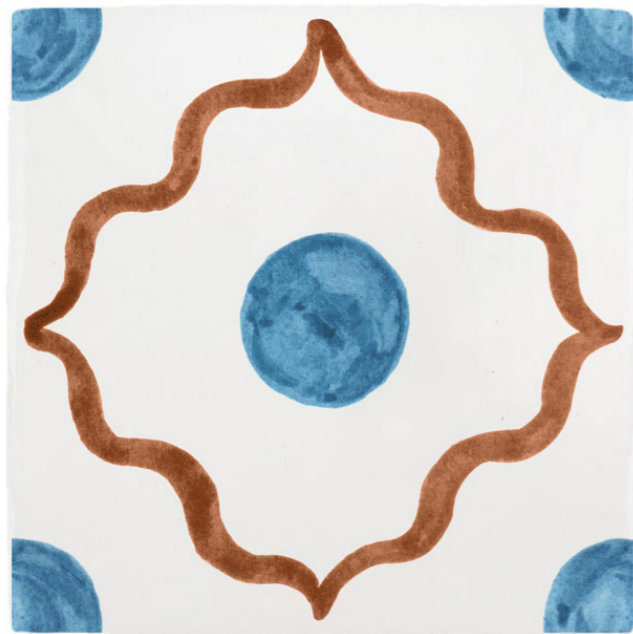

BEIRUT TILE

BERRY & OLIVE

BEIRUT TILE

BERRY & PURPLE

BEIRUT TILE

MINT & BROWN

BEIRUT TILE

MINT & LILAC

BEIRUT TILE

MINT & ORANGE

BEIRUT TILE

MINT & PURPLE

BEIRUT TILE

BLUE & BROWN

BEIRUT TILE

BLUE & NAVY

BEIRUT TILE
BLUE & CHOCOLATE

BEIRUT TILE
BLUE & GREEN

2. POMEGRANATE TILES

The pomegranate symbolising sanctity, fertility, and abundance in middle-eastern culture.
This light-hearted and airy design would work really well in a bathroom or
around a child's bedroom window.

POMEGRANATE TILE

CERISE

3. PINSTRIPE DELFT TILES

Designed by Petra to be mixed and matched alongside our illustrated Delft Tiles or by themselves, this Pinstripe collection features the same colours as the delfts: blue, green, crimson, mustard, manganese and sepia.