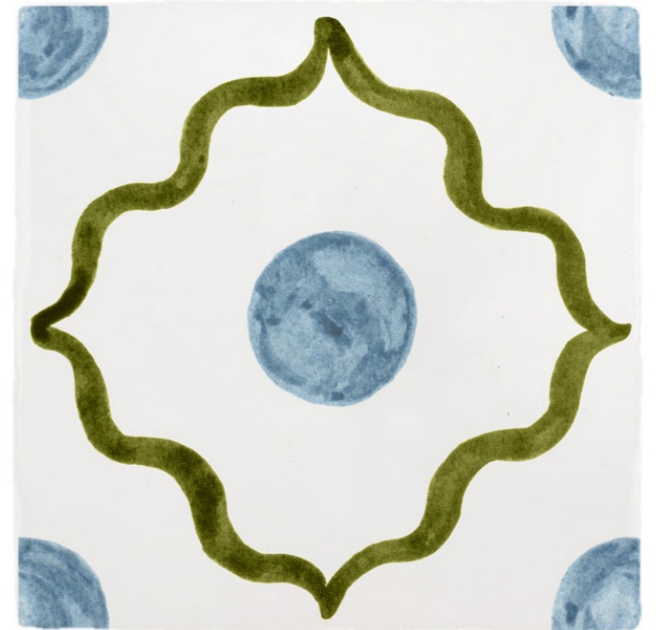

BEIRUT TILE

BERRY & OLIVE

BEIRUT TILE

BERRY & PURPLE

BEIRUT TILE

MINT & BROWN

BEIRUT TILE

MINT & LILAC

BEIRUT TILE

MINT & ORANGE

BEIRUT TILE

MINT & PURPLE

BEIRUT TILE

BLUE & BROWN

BEIRUT TILE

BLUE & NAVY

BEIRUT TILE
BLUE & CHOCOLATE

BEIRUT TILE
BLUE & GREEN

2. POMEGRANATE TILES

The pomegranate symbolising sanctity, fertility, and abundance in middle-eastern culture.
This light-hearted and airy design would work really well in a bathroom or
around a child's bedroom window.

POMEGRANATE TILE

CERISE

3. PINSTRIPE DELFT TILES

Designed by Petra to be mixed and matched alongside our illustrated Delft Tiles or by themselves, this Pinstripe collection features the same colours as the delfts: blue, green, crimson, mustard, manganese and sepia.