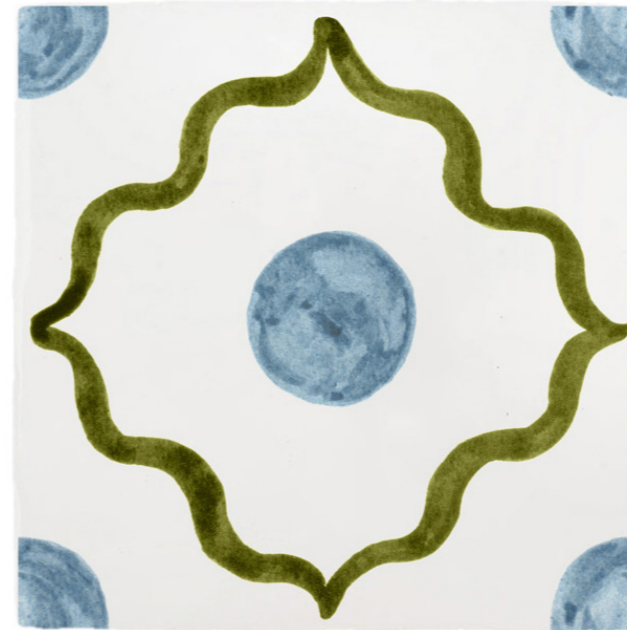

BEIRUT TILE

BERRY & OLIVE

BEIRUT TILE

BERRY & PURPLE

BEIRUT TILE

MINT & BROWN

BEIRUT TILE

MINT & LILAC

BEIRUT TILE

MINT & ORANGE

BEIRUT TILE

MINT & PURPLE

BEIRUT TILE

BLUE & BROWN

BEIRUT TILE

BLUE & NAVY

BEIRUT TILE
BLUE & CHOCOLATE

BEIRUT TILE
BLUE & GREEN

2. POMEGRANATE TILES

The pomegranate symbolising sanctity, fertility, and abundance in middle-eastern culture.
This light-hearted and airy design would work really well in a bathroom or
around a child's bedroom window.

POMEGRANATE TILE

CERISE

3. PINSTRIPE DELFT TILES

Designed by Petra to be mixed and matched alongside our illustrated Delft Tiles or by themselves, this Pinstripe collection features the same colours as the delfts: blue, green, crimson, mustard, manganese and sepia.