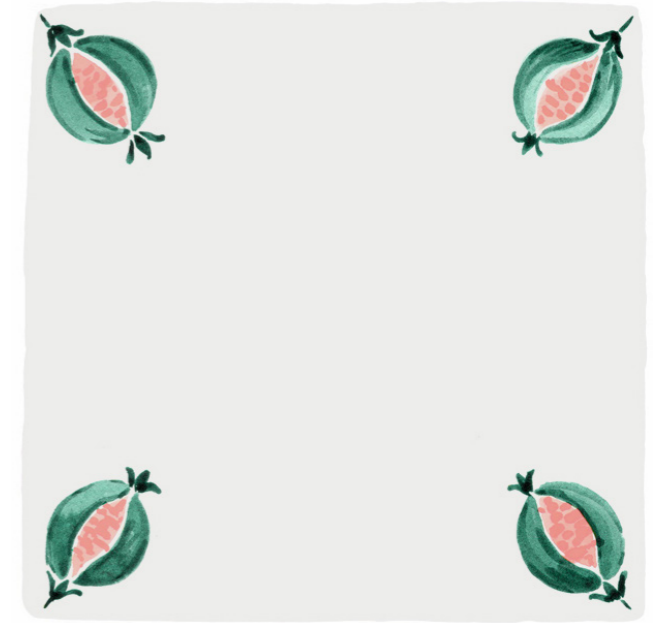

BEIRUT TILE
BLUE & CHOCOLATE

BEIRUT TILE
BLUE & GREEN

2. POMEGRANATE TILES

The pomegranate symbolising sanctity, fertility, and abundance in middle-eastern culture.
This light-hearted and airy design would work really well in a bathroom or
around a child's bedroom window.

POMEGRANATE TILE

CERISE

3. PINSTRIPE DELFT TILES

Designed by Petra to be mixed and matched alongside our illustrated Delft Tiles or by themselves, this Pinstripe collection features the same colours as the delfts: blue, green, crimson, mustard, manganese and sepia.