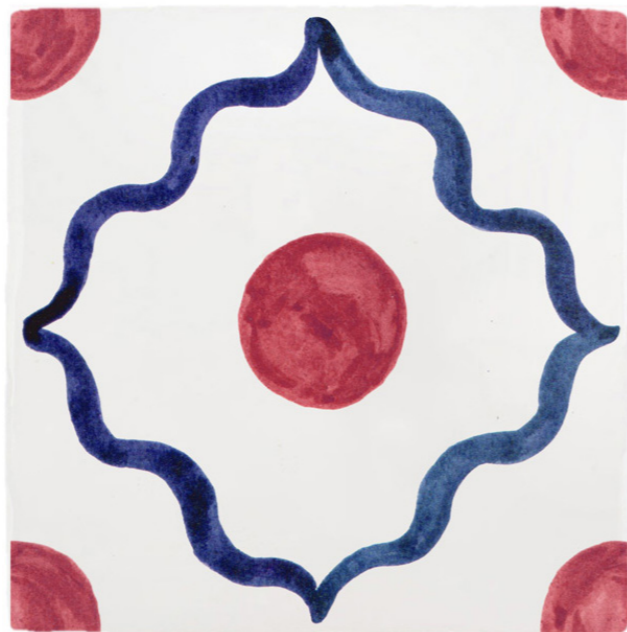

BERRY & BLUE

MINT & BROWN

SKY BLUE & NAVY

BERRY & GREEN

MINT & LILAC

SKY BLUE & BROWN

BERRY & OLIVE

MINT & ORANGE

SKY BLUE & CHOCOLATE

BERRY & PURPLE

MINT & PURPLE

SKY BLUE & GREEN

BEIRUT TILE

BERRY & BLUE

BEIRUT TILE

BERRY & GREEN

BEIRUT TILE
BLUE & CHOCOLATE

BEIRUT TILE
BLUE & GREEN

2. POMEGRANATE TILES

The pomegranate symbolising sanctity, fertility, and abundance in middle-eastern culture.
This light-hearted and airy design would work really well in a bathroom or
around a child's bedroom window.

POMEGRANATE TILE

CERISE

3. PINSTRIPE DELFT TILES

Designed by Petra to be mixed and matched alongside our illustrated Delft Tiles or by themselves, this Pinstripe collection features the same colours as the delfts: blue, green, crimson, mustard, manganese and sepia.