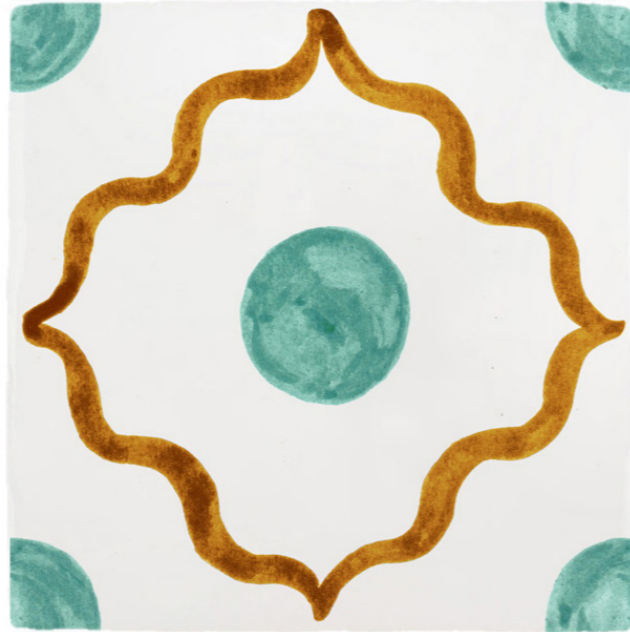

SKY BLUE & CHOCOLATE

BERRY & PURPLE

MINT & PURPLE

SKY BLUE & GREEN

BEIRUT TILE

BERRY & BLUE

BEIRUT TILE

BERRY & GREEN

BEIRUT TILE

BERRY & OLIVE

BEIRUT TILE

BERRY & PURPLE

BEIRUT TILE

MINT & BROWN

BEIRUT TILE

MINT & LILAC

BEIRUT TILE

MINT & ORANGE

BEIRUT TILE

MINT & PURPLE

BEIRUT TILE

BLUE & BROWN

BEIRUT TILE

BLUE & NAVY

BEIRUT TILE
BLUE & CHOCOLATE

BEIRUT TILE
BLUE & GREEN

2. POMEGRANATE TILES

The pomegranate symbolising sanctity, fertility, and abundance in middle-eastern culture.
This light-hearted and airy design would work really well in a bathroom or
around a child's bedroom window.