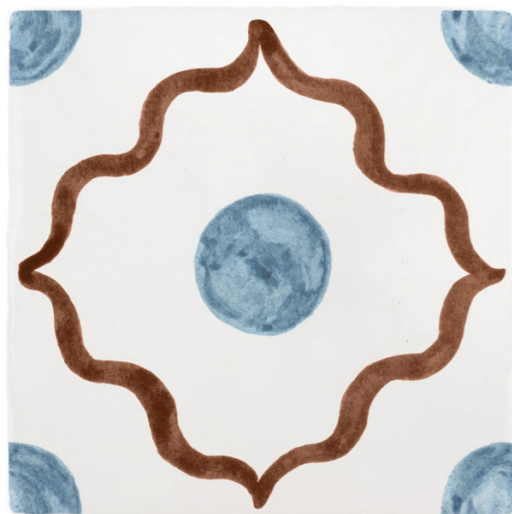

BERRY & BLUE

MINT & BROWN

SKY BLUE & NAVY

BERRY & GREEN

MINT & LILAC

SKY BLUE & BROWN

BERRY & OLIVE

MINT & ORANGE

SKY BLUE & CHOCOLATE

BERRY & PURPLE

MINT & PURPLE

SKY BLUE & GREEN

BEIRUT TILE

BERRY & BLUE

BEIRUT TILE

BERRY & GREEN

BEIRUT TILE
BLUE & CHOCOLATE

BEIRUT TILE
BLUE & GREEN

2. POMEGRANATE TILES

The pomegranate symbolising sanctity, fertility, and abundance in middle-eastern culture.
This light-hearted and airy design would work really well in a bathroom or
around a child's bedroom window.

POMEGRANATE TILE

CERISE

3. PINSTRIPE DELFT TILES

Designed by Petra to be mixed and matched alongside our illustrated Delft Tiles or by themselves, this Pinstripe collection features the same colours as the delfts: blue, green, crimson, mustard, manganese and sepia.