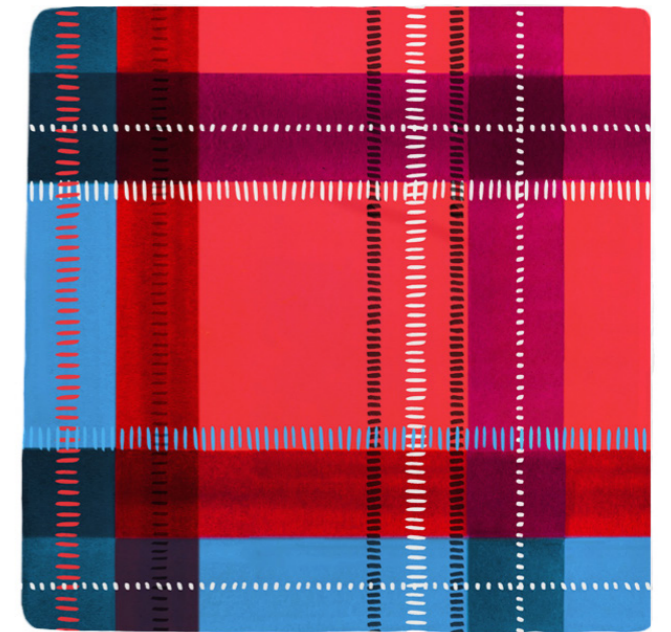

PINSTRIPE DELFT TILE

STONE

PINSTRIPE DELFT TILE

GREY

PINSTRIPE DELFT TILE

BERRY

PINSTRIPE DELFT TILE

PINK

PINSTRIPE DELFT TILE

TEAL

5. TARTAN TILES

Paying homage to the place Petra now calls home, the Scottish Highlands, this new range of hand-decorated Tartan Tiles is uplifting and bright and consists of four striking colour-ways. They're a playful, painterly take on the traditional pattern.

RED

PINK

BLUE

BROWN

TARTAN TILES

BLUE

TARTAN TILE

RED