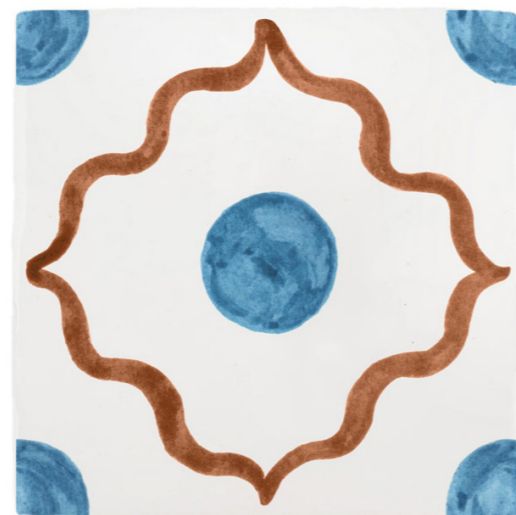

BERRY & BLUE

MINT & BROWN

SKY BLUE & NAVY

BERRY & GREEN

MINT & LILAC

SKY BLUE & BROWN

BERRY & OLIVE

MINT & ORANGE

SKY BLUE & CHOCOLATE

BERRY & PURPLE

MINT & PURPLE

SKY BLUE & GREEN

BEIRUT TILE

BERRY & BLUE

BEIRUT TILE

BERRY & GREEN

BEIRUT TILE
BLUE & CHOCOLATE

BEIRUT TILE
BLUE & GREEN

2. POMEGRANATE TILES

The pomegranate symbolising sanctity, fertility, and abundance in middle-eastern culture.
This light-hearted and airy design would work really well in a bathroom or
around a child's bedroom window.

POMEGRANATE TILE

CERISE

3. PINSTRIPE DELFT TILES

Designed by Petra to be mixed and matched alongside our illustrated Delft Tiles or by themselves, this Pinstripe collection features the same colours as the delfts: blue, green, crimson, mustard, manganese and sepia.