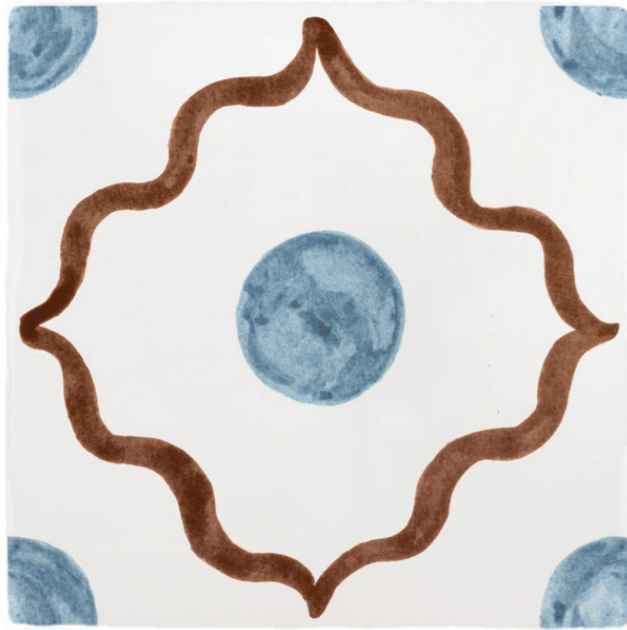

BEIRUT TILE

BERRY & OLIVE

BEIRUT TILE

BERRY & PURPLE

BEIRUT TILE

MINT & BROWN

BEIRUT TILE

MINT & LILAC

BEIRUT TILE

MINT & ORANGE

BEIRUT TILE

MINT & PURPLE

BEIRUT TILE

BLUE & BROWN

BEIRUT TILE

BLUE & NAVY

BEIRUT TILE
BLUE & CHOCOLATE

BEIRUT TILE
BLUE & GREEN

2. POMEGRANATE TILES

The pomegranate symbolising sanctity, fertility, and abundance in middle-eastern culture.
This light-hearted and airy design would work really well in a bathroom or
around a child's bedroom window.

POMEGRANATE TILE

CERISE

3. PINSTRIPE DELFT TILES

Designed by Petra to be mixed and matched alongside our illustrated Delft Tiles or by themselves, this Pinstripe collection features the same colours as the delfts: blue, green, crimson, mustard, manganese and sepia.