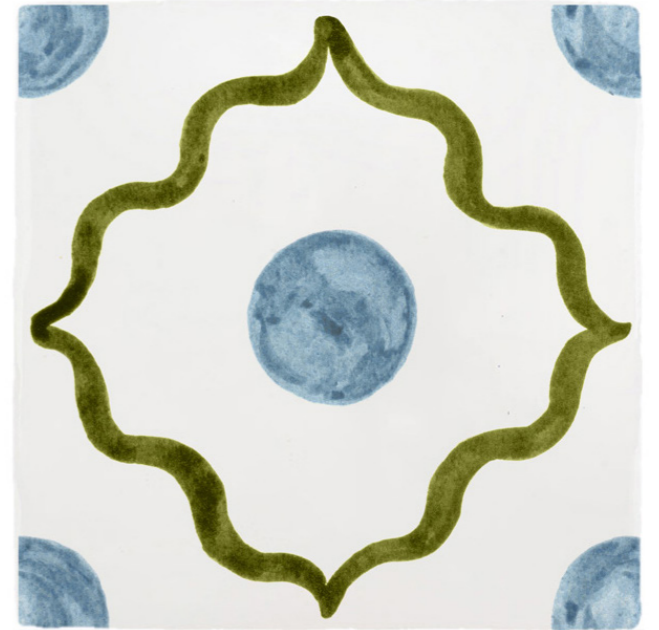

BEIRUT TILE

BERRY & OLIVE

BEIRUT TILE

BERRY & PURPLE

BEIRUT TILE

MINT & BROWN

BEIRUT TILE

MINT & LILAC

BEIRUT TILE

MINT & ORANGE

BEIRUT TILE

MINT & PURPLE

BEIRUT TILE

BLUE & BROWN

BEIRUT TILE

BLUE & NAVY

BEIRUT TILE
BLUE & CHOCOLATE

BEIRUT TILE
BLUE & GREEN

2. POMEGRANATE TILES

The pomegranate symbolising sanctity, fertility, and abundance in middle-eastern culture.
This light-hearted and airy design would work really well in a bathroom or
around a child's bedroom window.

POMEGRANATE TILE

CERISE

3. PINSTRIPE DELFT TILES

Designed by Petra to be mixed and matched alongside our illustrated Delft Tiles or by themselves, this Pinstripe collection features the same colours as the delfts: blue, green, crimson, mustard, manganese and sepia.