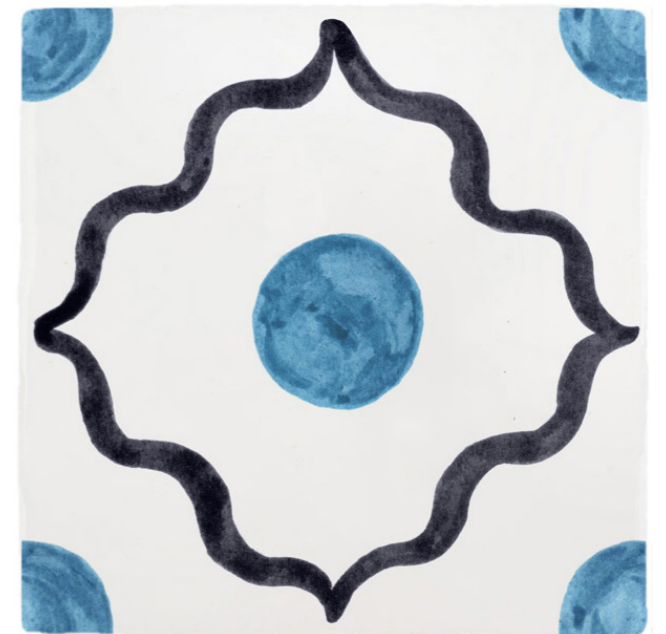

BEIRUT TILE

BERRY & OLIVE

BEIRUT TILE

BERRY & PURPLE

BEIRUT TILE

MINT & BROWN

BEIRUT TILE

MINT & LILAC

BEIRUT TILE

MINT & ORANGE

BEIRUT TILE

MINT & PURPLE

BEIRUT TILE

BLUE & BROWN

BEIRUT TILE

BLUE & NAVY

BEIRUT TILE
BLUE & CHOCOLATE

BEIRUT TILE
BLUE & GREEN

2. POMEGRANATE TILES

The pomegranate symbolising sanctity, fertility, and abundance in middle-eastern culture.
This light-hearted and airy design would work really well in a bathroom or
around a child's bedroom window.

POMEGRANATE TILE

CERISE

3. PINSTRIPE DELFT TILES

Designed by Petra to be mixed and matched alongside our illustrated Delft Tiles or by themselves, this Pinstripe collection features the same colours as the delfts: blue, green, crimson, mustard, manganese and sepia.