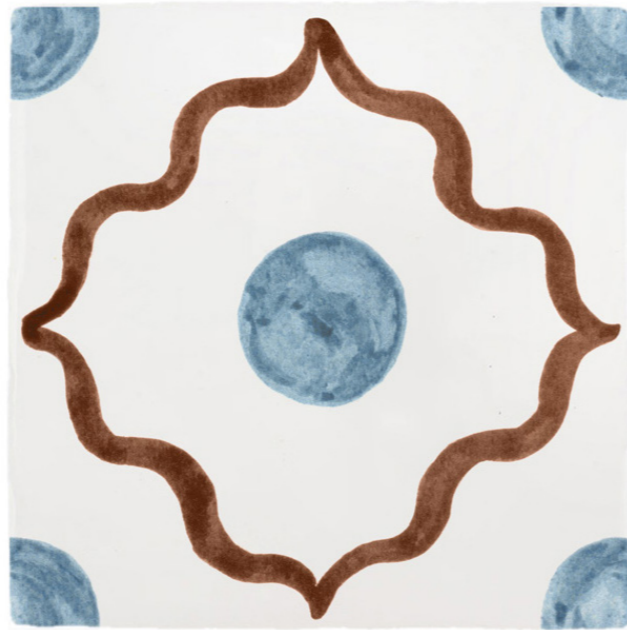

BEIRUT TILE

BERRY & OLIVE

BEIRUT TILE

BERRY & PURPLE

BEIRUT TILE

MINT & BROWN

BEIRUT TILE

MINT & LILAC

BEIRUT TILE

MINT & ORANGE

BEIRUT TILE

MINT & PURPLE

BEIRUT TILE

BLUE & BROWN

BEIRUT TILE

BLUE & NAVY

BEIRUT TILE
BLUE & CHOCOLATE

BEIRUT TILE
BLUE & GREEN

2. POMEGRANATE TILES

The pomegranate symbolising sanctity, fertility, and abundance in middle-eastern culture.
This light-hearted and airy design would work really well in a bathroom or
around a child's bedroom window.

POMEGRANATE TILE

CERISE

3. PINSTRIPE DELFT TILES

Designed by Petra to be mixed and matched alongside our illustrated Delft Tiles or by themselves, this Pinstripe collection features the same colours as the delfts: blue, green, crimson, mustard, manganese and sepia.