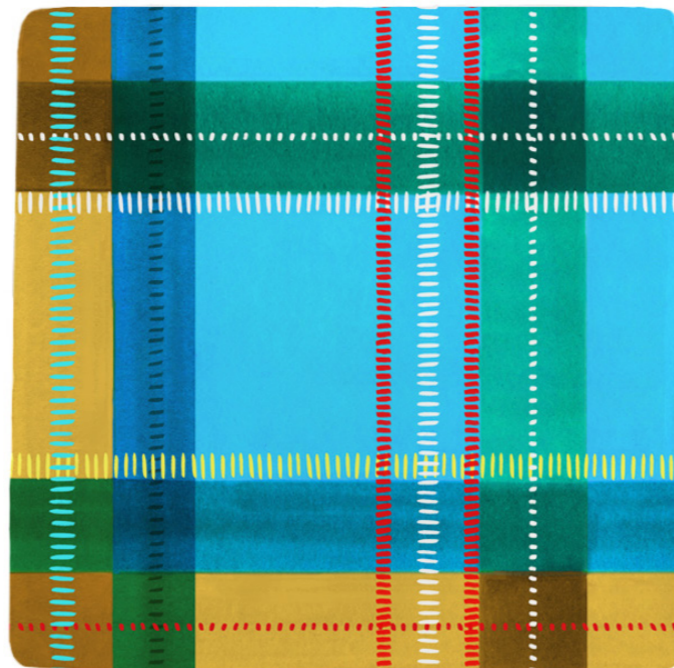

5. TARTAN TILES

Paying homage to the place Petra now calls home, the Scottish Highlands, this new range of hand-decorated Tartan Tiles is uplifting and bright and consists of four striking colour-ways. They're a playful, painterly take on the traditional pattern.

BLUE