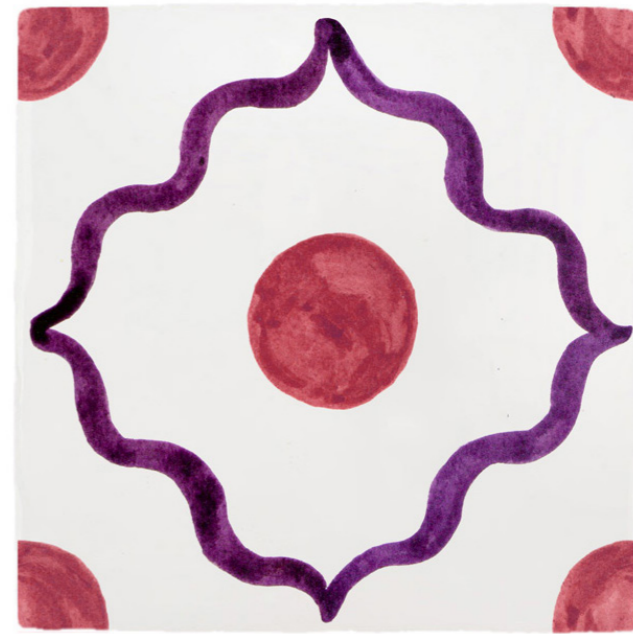

SKY BLUE & BROWN

SKY BLUE & NAVY

SKY BLUE & CHOCOLATE

SKY BLUE & GREEN

PEACH & BLUE

PEACH & ORANGE

PEACH & GREEN

PEACH & NAVY

BEIRUT TILE

BERRY & BLUE

BEIRUT TILE

BERRY & GREEN

BEIRUT TILE

BERRY & OLIVE

BEIRUT TILE

BERRY & PURPLE

BEIRUT TILE

MINT & BROWN

BEIRUT TILE

MINT & LILAC

BEIRUT TILE

MINT & ORANGE

BEIRUT TILE

MINT & PURPLE

BERRY

MINT

PEACH

BLUE

3. POMEGRANATE TILES

The pomegranate symbolising sanctity, fertility, and abundance in middle-eastern culture.
This light-hearted and airy design would work really well in a bathroom or
around a child's bedroom window.