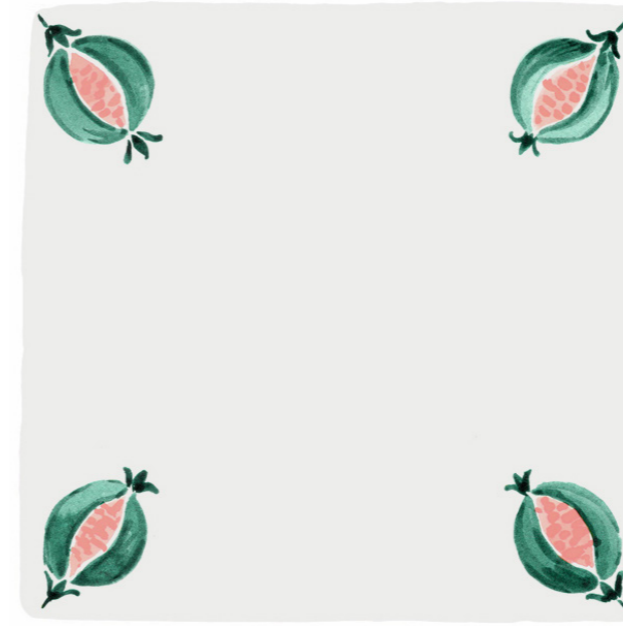

POMEGRANATE TILE

CERISE