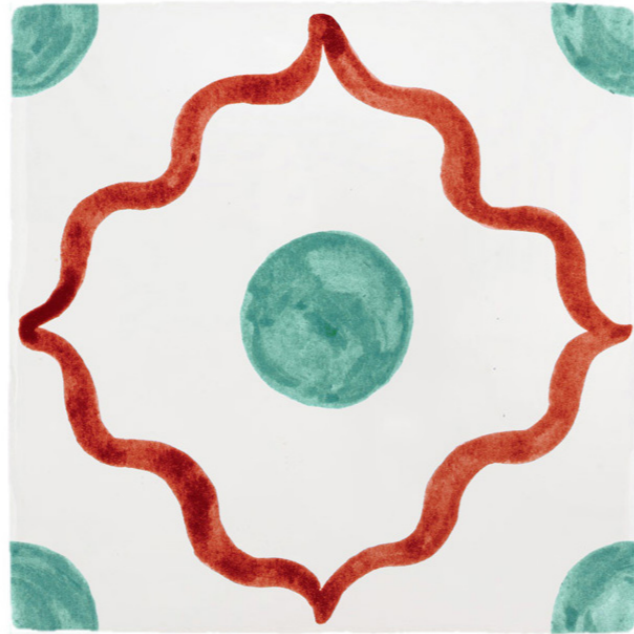

BEIRUT TILE

BERRY & BLUE

BEIRUT TILE

BERRY & GREEN

BEIRUT TILE

BERRY & OLIVE

BEIRUT TILE

BERRY & PURPLE

BEIRUT TILE

MINT & BROWN

BEIRUT TILE

MINT & LILAC

BEIRUT TILE

MINT & ORANGE

BEIRUT TILE

MINT & PURPLE

BEIRUT TILE

BLUE & BROWN

BEIRUT TILE

BLUE & NAVY

BEIRUT TILE
BLUE & CHOCOLATE

BEIRUT TILE
BLUE & GREEN

BEIRUT TILE

PEACH & BLUE

BERRY

MINT

PEACH

BLUE

3. POMEGRANATE TILES

The pomegranate symbolising sanctity, fertility, and abundance in middle-eastern culture.
This light-hearted and airy design would work really well in a bathroom or
around a child's bedroom window.