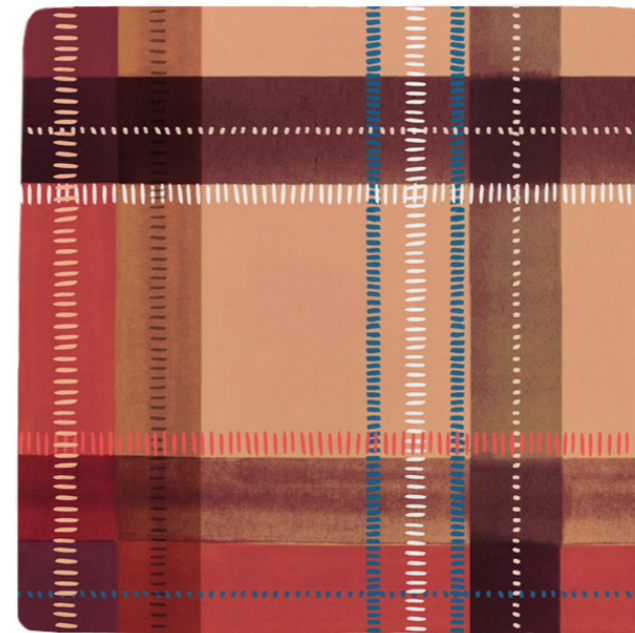

TARTAN TILE

BROWN