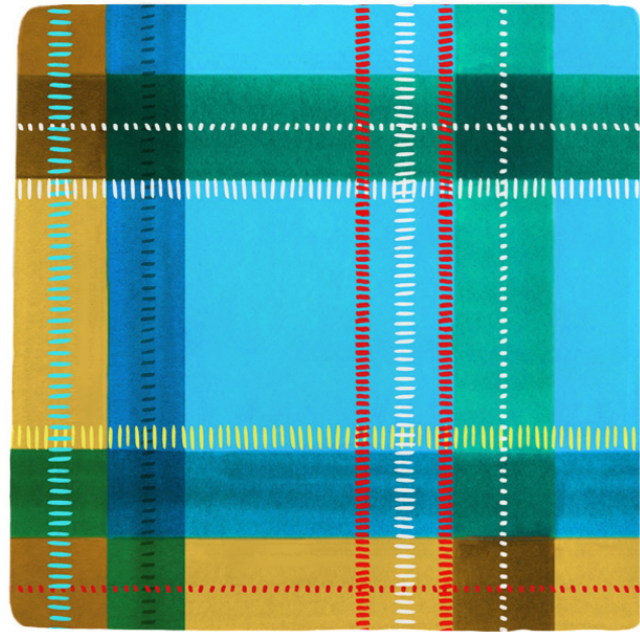

PINSTRIPE DELFT TILE

STONE

PINSTRIPE DELFT TILE

GREY

PINSTRIPE DELFT TILE

BERRY

PINSTRIPE DELFT TILE

PINK

PINSTRIPE DELFT TILE

TEAL

6. TARTAN TILES

Paying homage to the place Petra now calls home, the Scottish Highlands, this new range of hand-decorated Tartan Tiles is uplifting and bright and consists of four striking colour-ways. They're a playful, painterly take on the traditional pattern.

RED

PINK

BLUE

BROWN

TARTAN TILES

BLUE

TARTAN TILE

RED