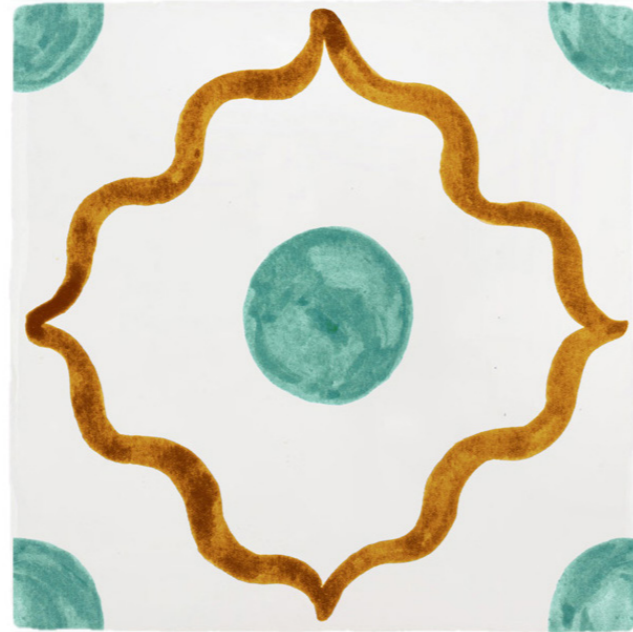

SKY BLUE & BROWN

SKY BLUE & NAVY

SKY BLUE & CHOCOLATE

SKY BLUE & GREEN

PEACH & BLUE

PEACH & ORANGE

PEACH & GREEN

PEACH & NAVY

BEIRUT TILE

BERRY & BLUE

BEIRUT TILE

BERRY & GREEN

BEIRUT TILE

BERRY & OLIVE

BEIRUT TILE

BERRY & PURPLE

BEIRUT TILE

MINT & BROWN

BEIRUT TILE

MINT & LILAC

BEIRUT TILE

MINT & ORANGE

BEIRUT TILE

MINT & PURPLE

BERRY

MINT

PEACH

BLUE

3. POMEGRANATE TILES

The pomegranate symbolising sanctity, fertility, and abundance in middle-eastern culture.
This light-hearted and airy design would work really well in a bathroom or
around a child's bedroom window.