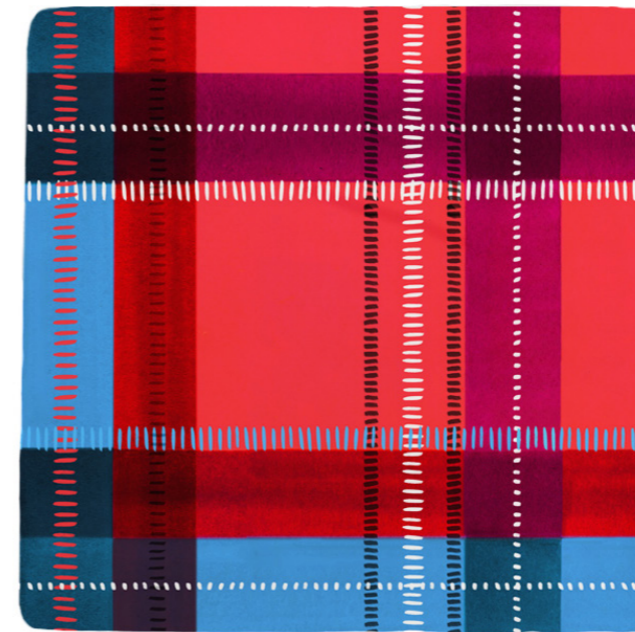

PINSTRIPE DELFT TILE

STONE

PINSTRIPE DELFT TILE

GREY

PINSTRIPE DELFT TILE

BERRY

PINSTRIPE DELFT TILE

PINK

PINSTRIPE DELFT TILE

TEAL

6. TARTAN TILES

Paying homage to the place Petra now calls home, the Scottish Highlands, this new range of hand-decorated Tartan Tiles is uplifting and bright and consists of four striking colour-ways. They're a playful, painterly take on the traditional pattern.

RED

PINK

BLUE

BROWN

TARTAN TILES

BLUE

TARTAN TILE

RED