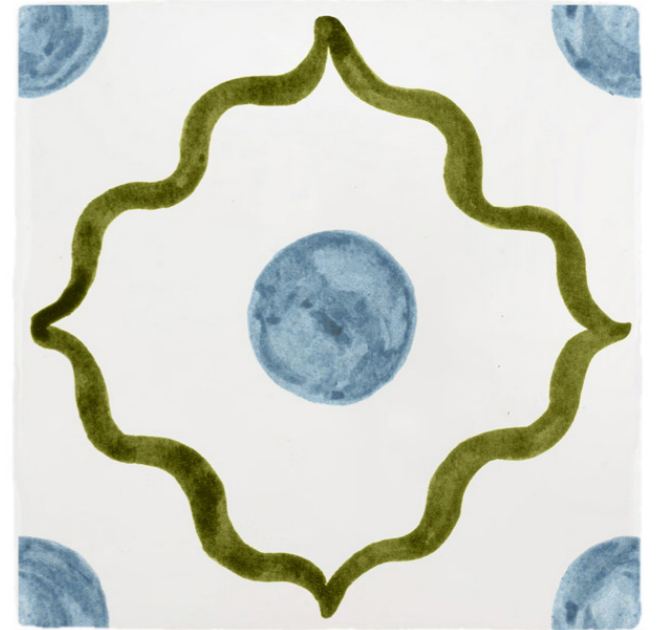

BEIRUT TILE

MINT & BROWN

BEIRUT TILE

MINT & LILAC

BEIRUT TILE

MINT & ORANGE

BEIRUT TILE

MINT & PURPLE

BEIRUT TILE

BLUE & BROWN

BEIRUT TILE

BLUE & NAVY

BEIRUT TILE
BLUE & CHOCOLATE

BEIRUT TILE
BLUE & GREEN

BEIRUT TILE

PEACH & BLUE

BEIRUT TILE

PEACH & ORANGE

BEIRUT TILE

PEACH & GREEN

BEIRUT TILE

PEACH & NAVY

2. BEIRUT CORNERS

Inspired and paying tribute to Petra's Lebanese ancestry, this collection is a celebration of the beautiful shapes and colours that are reminiscent of magical Beirut.

BERRY

MINT

PEACH

BLUE

3. POMEGRANATE TILES

The pomegranate symbolising sanctity, fertility, and abundance in middle-eastern culture.
This light-hearted and airy design would work really well in a bathroom or
around a child's bedroom window.