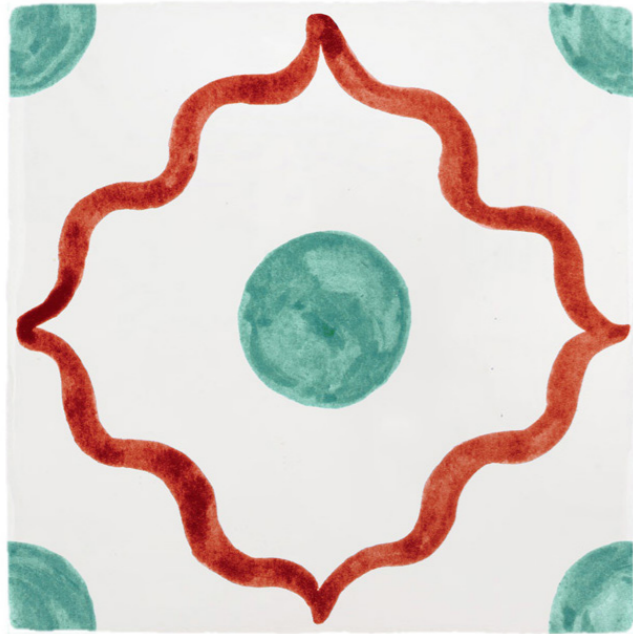

BEIRUT TILE

BERRY & BLUE

BEIRUT TILE

BERRY & GREEN

BEIRUT TILE

BERRY & OLIVE

BEIRUT TILE

BERRY & PURPLE

BEIRUT TILE

MINT & BROWN

BEIRUT TILE

MINT & LILAC

BEIRUT TILE

MINT & ORANGE

BEIRUT TILE

MINT & PURPLE

BEIRUT TILE

BLUE & BROWN

BEIRUT TILE

BLUE & NAVY

BEIRUT TILE
BLUE & CHOCOLATE

BEIRUT TILE
BLUE & GREEN

BEIRUT TILE

PEACH & BLUE

BERRY

MINT

PEACH

BLUE

3. POMEGRANATE TILES

The pomegranate symbolising sanctity, fertility, and abundance in middle-eastern culture.
This light-hearted and airy design would work really well in a bathroom or
around a child's bedroom window.