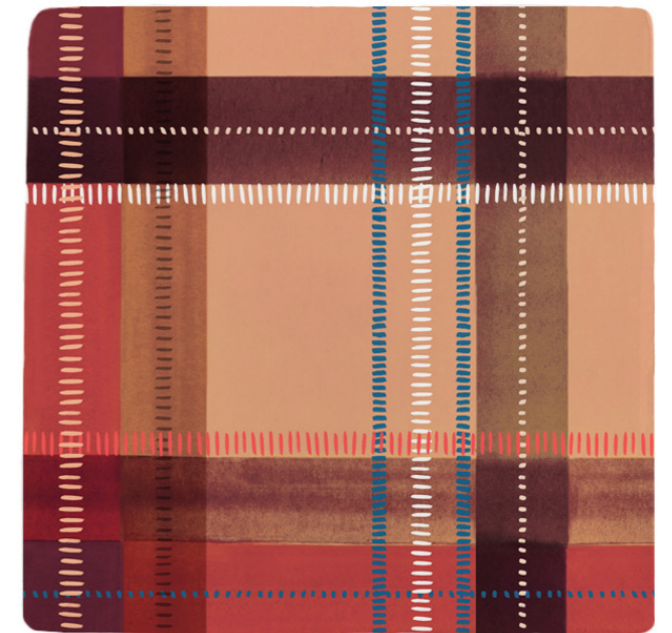

TARTAN TILE

BROWN