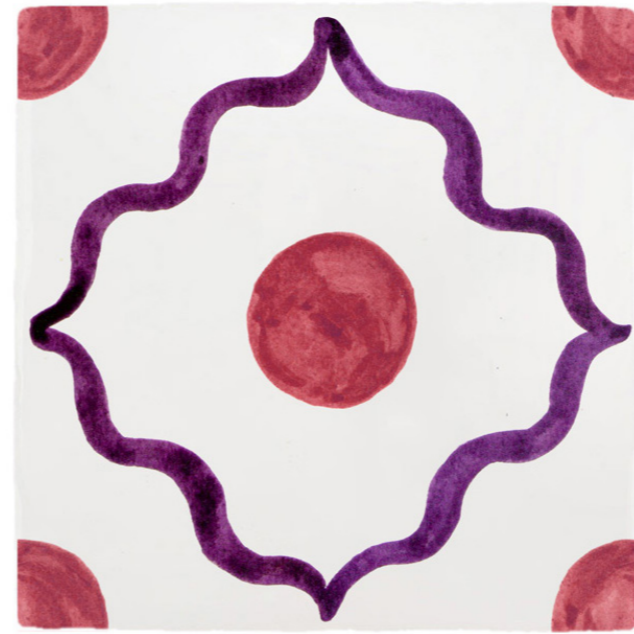

SKY BLUE & BROWN

SKY BLUE & NAVY

SKY BLUE & CHOCOLATE

SKY BLUE & GREEN

PEACH & BLUE

PEACH & ORANGE

PEACH & GREEN

PEACH & NAVY

BEIRUT TILE

BERRY & BLUE

BEIRUT TILE

BERRY & GREEN

BEIRUT TILE

BERRY & OLIVE

BEIRUT TILE

BERRY & PURPLE

BEIRUT TILE

MINT & BROWN

BEIRUT TILE

MINT & LILAC

BEIRUT TILE

MINT & ORANGE

BEIRUT TILE

MINT & PURPLE

BERRY

MINT

PEACH

BLUE

3. POMEGRANATE TILES

The pomegranate symbolising sanctity, fertility, and abundance in middle-eastern culture.
This light-hearted and airy design would work really well in a bathroom or
around a child's bedroom window.