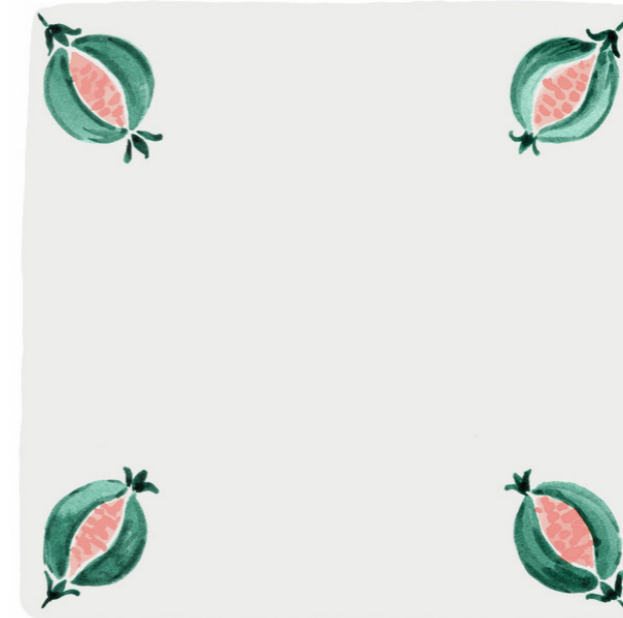

POMEGRANATE TILE

CERISE