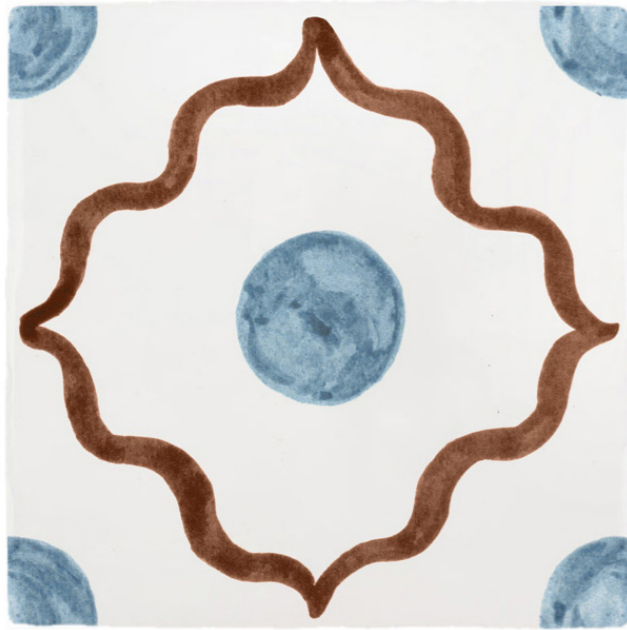

BEIRUT TILE

MINT & BROWN

BEIRUT TILE

MINT & LILAC

BEIRUT TILE

MINT & ORANGE

BEIRUT TILE

MINT & PURPLE

BEIRUT TILE

BLUE & BROWN

BEIRUT TILE

BLUE & NAVY

BEIRUT TILE
BLUE & CHOCOLATE

BEIRUT TILE
BLUE & GREEN

BEIRUT TILE

PEACH & BLUE

BEIRUT TILE

PEACH & ORANGE

BEIRUT TILE

PEACH & GREEN

BEIRUT TILE

PEACH & NAVY

2. BEIRUT CORNERS

Inspired and paying tribute to Petra's Lebanese ancestry, this collection is a celebration of the beautiful shapes and colours that are reminiscent of magical Beirut.

BERRY

MINT

PEACH

BLUE

3. POMEGRANATE TILES

The pomegranate symbolising sanctity, fertility, and abundance in middle-eastern culture.
This light-hearted and airy design would work really well in a bathroom or
around a child's bedroom window.