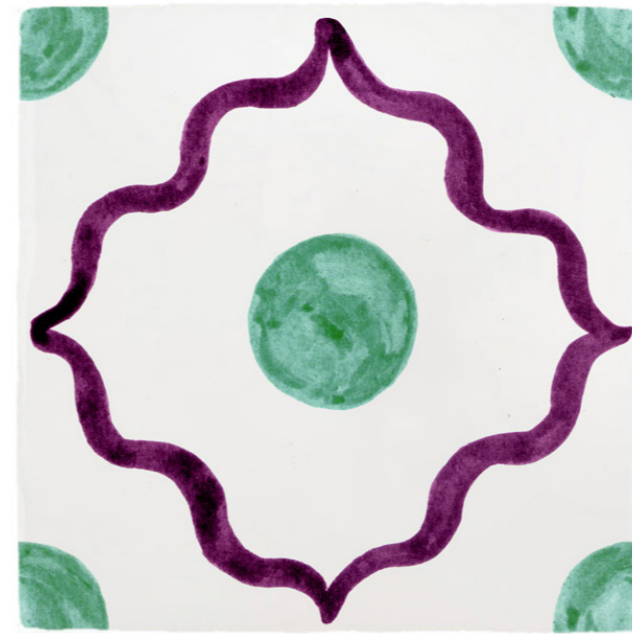

BEIRUT TILE

BERRY & BLUE

BEIRUT TILE

BERRY & GREEN

BEIRUT TILE

BERRY & OLIVE

BEIRUT TILE

BERRY & PURPLE

BEIRUT TILE

MINT & BROWN

BEIRUT TILE

MINT & LILAC

BEIRUT TILE

MINT & ORANGE

BEIRUT TILE

MINT & PURPLE

BEIRUT TILE

BLUE & BROWN

BEIRUT TILE

BLUE & NAVY

BEIRUT TILE
BLUE & CHOCOLATE

BEIRUT TILE
BLUE & GREEN

BEIRUT TILE

PEACH & BLUE

BERRY

MINT

PEACH

BLUE

3. POMEGRANATE TILES

The pomegranate symbolising sanctity, fertility, and abundance in middle-eastern culture.
This light-hearted and airy design would work really well in a bathroom or
around a child's bedroom window.