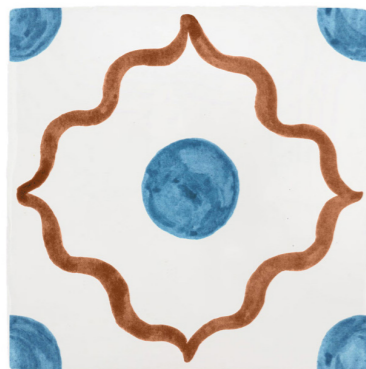

BERRY & BLUE

BERRY & GREEN

BERRY & OLIVE

BERRY & PURPLE

MINT & BROWN

MINT & LILAC

MINT & ORANGE

MINT & PURPLE

SKY BLUE & BROWN

SKY BLUE & NAVY

SKY BLUE & CHOCOLATE

SKY BLUE & GREEN

PEACH & BLUE

PEACH & ORANGE

PEACH & GREEN

PEACH & NAVY

BEIRUT TILE

PEACH & ORANGE

BEIRUT TILE

PEACH & GREEN

BEIRUT TILE

PEACH & NAVY

2. BEIRUT CORNERS

Inspired and paying tribute to Petra's Lebanese ancestry, this collection is a celebration of the beautiful shapes and colours that are reminiscent of magical Beirut.

BERRY

MINT

PEACH

BLUE

3. POMEGRANATE TILES

The pomegranate symbolising sanctity, fertility, and abundance in middle-eastern culture.
This light-hearted and airy design would work really well in a bathroom or
around a child's bedroom window.