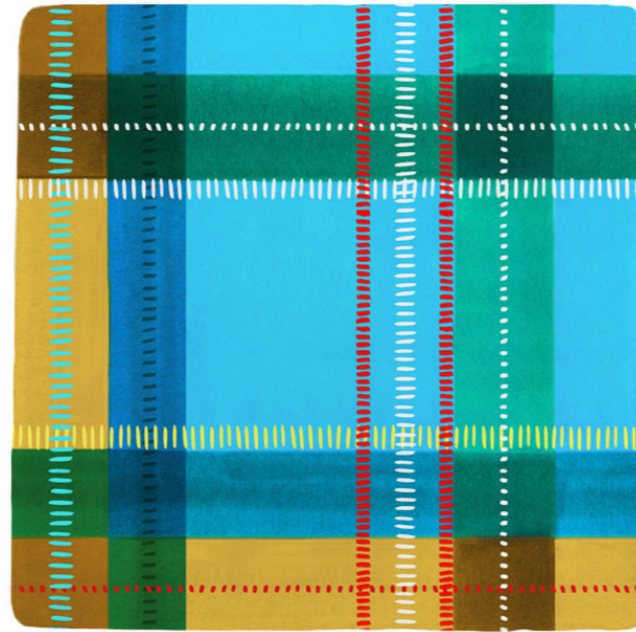

PINSTRIPE DELFT TILE

STONE

PINSTRIPE DELFT TILE

GREY

PINSTRIPE DELFT TILE

BERRY

PINSTRIPE DELFT TILE

PINK

PINSTRIPE DELFT TILE

TEAL

6. TARTAN TILES

Paying homage to the place Petra now calls home, the Scottish Highlands, this new range of hand-decorated Tartan Tiles is uplifting and bright and consists of four striking colour-ways. They're a playful, painterly take on the traditional pattern.

RED

PINK

BLUE

BROWN

TARTAN TILES

BLUE

TARTAN TILE

RED