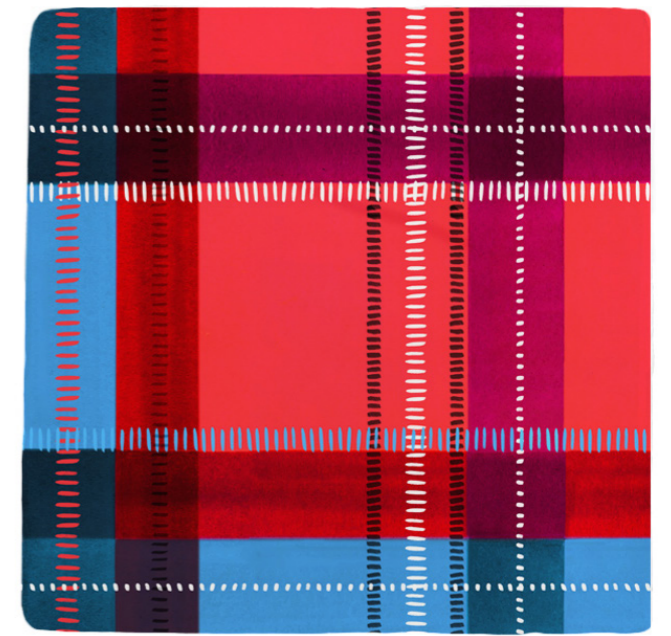

PINSTRIPE DELFT TILE

STONE

PINSTRIPE DELFT TILE

GREY

PINSTRIPE DELFT TILE

BERRY

PINSTRIPE DELFT TILE

PINK

PINSTRIPE DELFT TILE

TEAL

6. TARTAN TILES

Paying homage to the place Petra now calls home, the Scottish Highlands, this new range of hand-decorated Tartan Tiles is uplifting and bright and consists of four striking colour-ways. They're a playful, painterly take on the traditional pattern.

RED

PINK

BLUE

BROWN

TARTAN TILES

BLUE

TARTAN TILE

RED