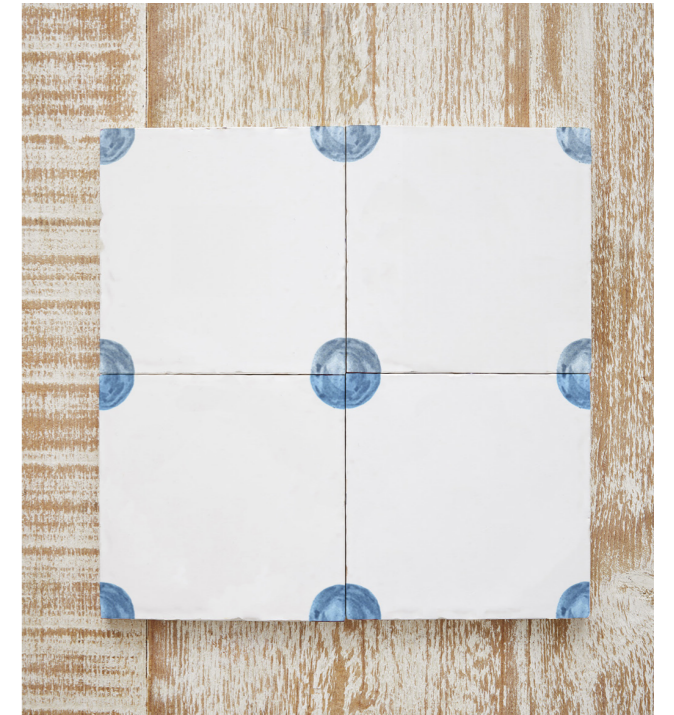

BEIRUT TILE

PEACH & ORANGE

BEIRUT TILE

PEACH & GREEN

BEIRUT TILE

PEACH & NAVY

2. BEIRUT CORNERS

Inspired and paying tribute to Petra's Lebanese ancestry, this collection is a celebration of the beautiful shapes and colours that are reminiscent of magical Beirut.

BERRY

MINT

PEACH

BLUE

3. POMEGRANATE TILES

The pomegranate symbolising sanctity, fertility, and abundance in middle-eastern culture.
This light-hearted and airy design would work really well in a bathroom or
around a child's bedroom window.