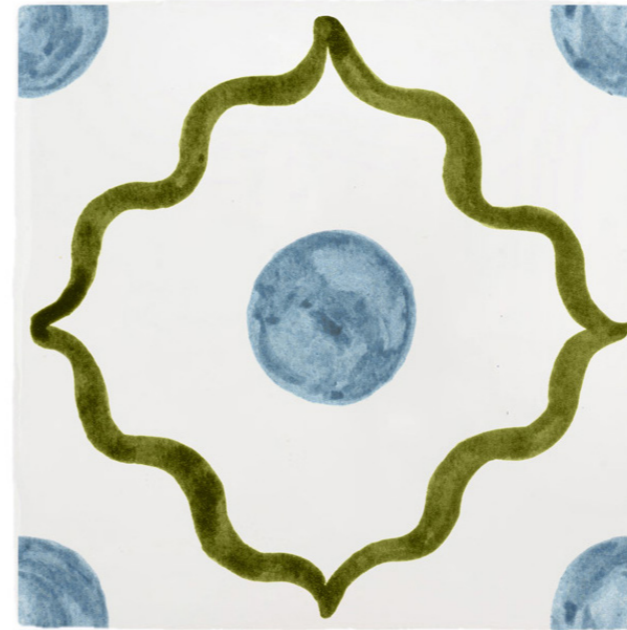

BEIRUT TILE

MINT & BROWN

BEIRUT TILE

MINT & LILAC

BEIRUT TILE

MINT & ORANGE

BEIRUT TILE

MINT & PURPLE

BEIRUT TILE

BLUE & BROWN

BEIRUT TILE

BLUE & NAVY

BEIRUT TILE
BLUE & CHOCOLATE

BEIRUT TILE
BLUE & GREEN

BEIRUT TILE

PEACH & BLUE

BEIRUT TILE

PEACH & ORANGE

BEIRUT TILE

PEACH & GREEN

BEIRUT TILE

PEACH & NAVY

2. BEIRUT CORNERS

Inspired and paying tribute to Petra's Lebanese ancestry, this collection is a celebration of the beautiful shapes and colours that are reminiscent of magical Beirut.

BERRY

MINT

PEACH

BLUE

3. POMEGRANATE TILES

The pomegranate symbolising sanctity, fertility, and abundance in middle-eastern culture.
This light-hearted and airy design would work really well in a bathroom or
around a child's bedroom window.