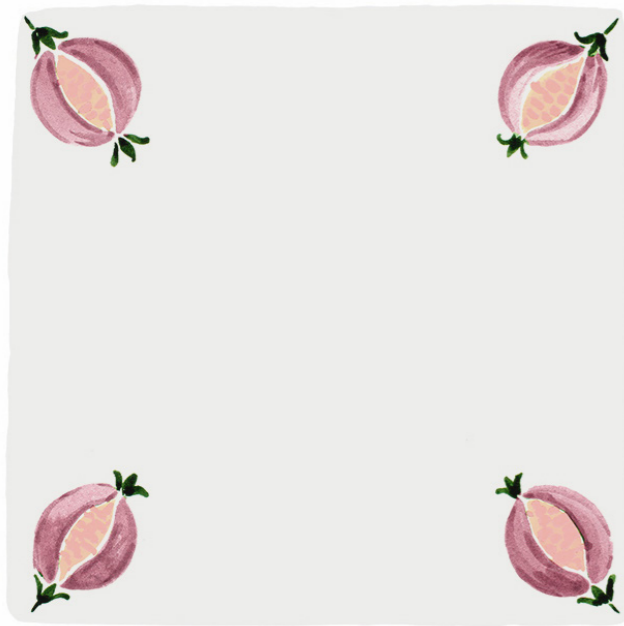

POMEGRANATE TILE

CERISE