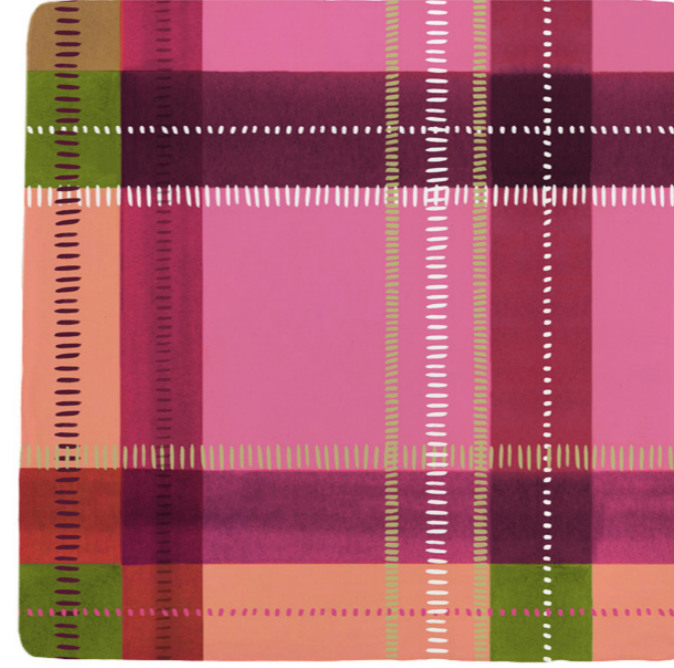

6. TARTAN TILES

Paying homage to the place Petra now calls home, the Scottish Highlands, this new range of hand-decorated Tartan Tiles is uplifting and bright and consists of four striking colour-ways. They're a playful, painterly take on the traditional pattern.

PINK