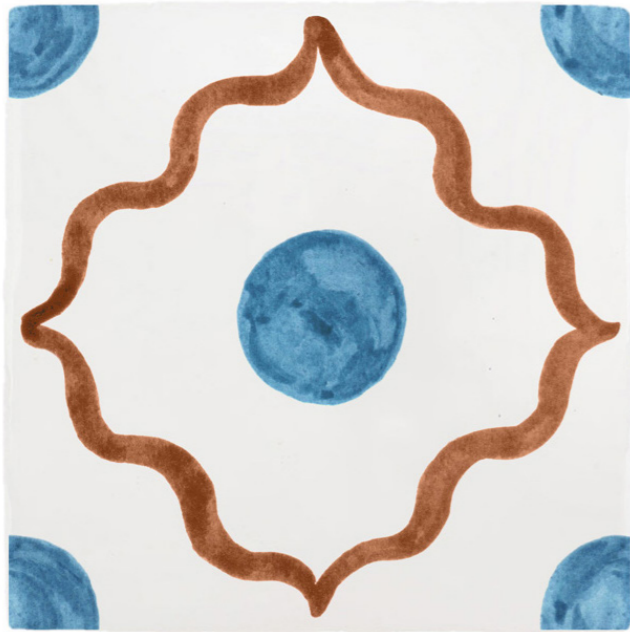

BEIRUT TILE

BERRY & BLUE

BEIRUT TILE

BERRY & GREEN

BEIRUT TILE

BERRY & OLIVE

BEIRUT TILE

BERRY & PURPLE

BEIRUT TILE

MINT & BROWN

BEIRUT TILE

MINT & LILAC

BEIRUT TILE

MINT & ORANGE

BEIRUT TILE

MINT & PURPLE

BEIRUT TILE

BLUE & BROWN

BEIRUT TILE

BLUE & NAVY

BEIRUT TILE
BLUE & CHOCOLATE

BEIRUT TILE
BLUE & GREEN

BEIRUT TILE

PEACH & BLUE

BERRY

MINT

PEACH

BLUE

3. POMEGRANATE TILES

The pomegranate symbolising sanctity, fertility, and abundance in middle-eastern culture.
This light-hearted and airy design would work really well in a bathroom or
around a child's bedroom window.