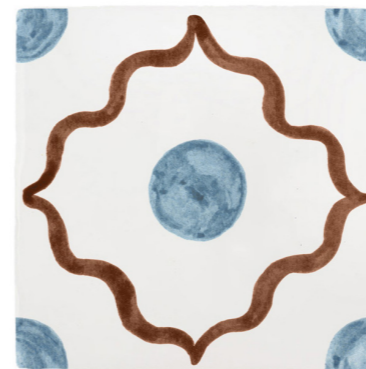

BERRY & BLUE

BERRY & GREEN

BERRY & OLIVE

BERRY & PURPLE

MINT & BROWN

MINT & LILAC

MINT & ORANGE

MINT & PURPLE

SKY BLUE & BROWN

SKY BLUE & NAVY

SKY BLUE & CHOCOLATE

SKY BLUE & GREEN

PEACH & BLUE

PEACH & ORANGE

PEACH & GREEN

PEACH & NAVY

BEIRUT TILE

PEACH & ORANGE

BEIRUT TILE

PEACH & GREEN

BEIRUT TILE

PEACH & NAVY

2. BEIRUT CORNERS

Inspired and paying tribute to Petra's Lebanese ancestry, this collection is a celebration of the beautiful shapes and colours that are reminiscent of magical Beirut.

BERRY

MINT

PEACH

BLUE

3. POMEGRANATE TILES

The pomegranate symbolising sanctity, fertility, and abundance in middle-eastern culture.
This light-hearted and airy design would work really well in a bathroom or
around a child's bedroom window.