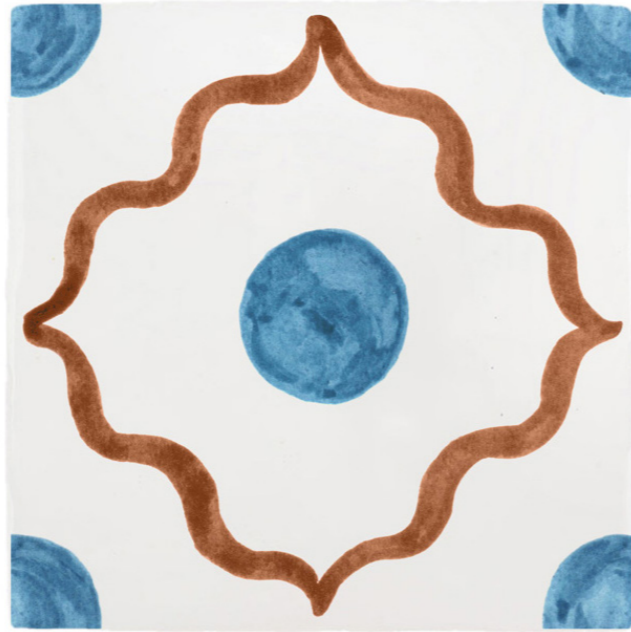

BEIRUT TILE

BERRY & BLUE

BEIRUT TILE

BERRY & GREEN

BEIRUT TILE

BERRY & OLIVE

BEIRUT TILE

BERRY & PURPLE

BEIRUT TILE

MINT & BROWN

BEIRUT TILE

MINT & LILAC

BEIRUT TILE

MINT & ORANGE

BEIRUT TILE

MINT & PURPLE

BEIRUT TILE

BLUE & BROWN

BEIRUT TILE

BLUE & NAVY

BEIRUT TILE
BLUE & CHOCOLATE

BEIRUT TILE
BLUE & GREEN

BEIRUT TILE

PEACH & BLUE

BERRY

MINT

PEACH

BLUE

3. POMEGRANATE TILES

The pomegranate symbolising sanctity, fertility, and abundance in middle-eastern culture.
This light-hearted and airy design would work really well in a bathroom or
around a child's bedroom window.