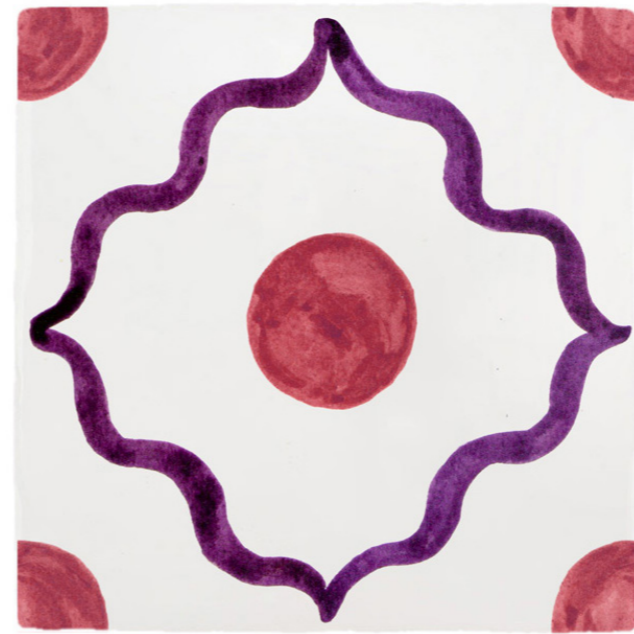

SKY BLUE & BROWN

SKY BLUE & NAVY

SKY BLUE & CHOCOLATE

SKY BLUE & GREEN

PEACH & BLUE

PEACH & ORANGE

PEACH & GREEN

PEACH & NAVY

BEIRUT TILE

BERRY & BLUE

BEIRUT TILE

BERRY & GREEN

BEIRUT TILE

BERRY & OLIVE

BEIRUT TILE

BERRY & PURPLE

BEIRUT TILE

MINT & BROWN

BEIRUT TILE

MINT & LILAC

BEIRUT TILE

MINT & ORANGE

BEIRUT TILE

MINT & PURPLE

BERRY

MINT

PEACH

BLUE

3. POMEGRANATE TILES

The pomegranate symbolising sanctity, fertility, and abundance in middle-eastern culture.
This light-hearted and airy design would work really well in a bathroom or
around a child's bedroom window.