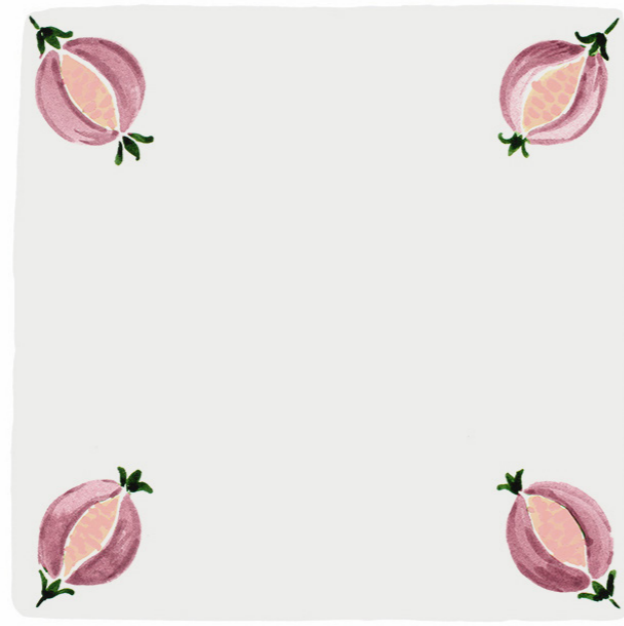

POMEGRANATE TILE

CERISE