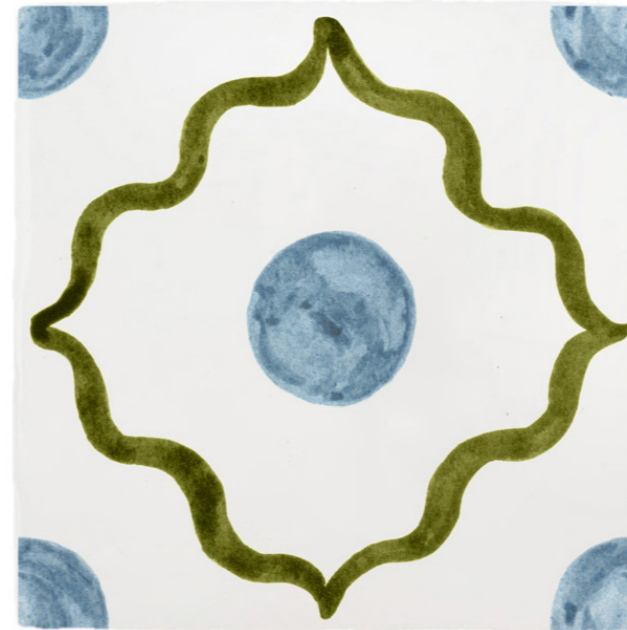

BEIRUT TILE

MINT & BROWN

BEIRUT TILE

MINT & LILAC

BEIRUT TILE

MINT & ORANGE

BEIRUT TILE

MINT & PURPLE

BEIRUT TILE

BLUE & BROWN

BEIRUT TILE

BLUE & NAVY

BEIRUT TILE
BLUE & CHOCOLATE

BEIRUT TILE
BLUE & GREEN

BEIRUT TILE

PEACH & BLUE

BEIRUT TILE

PEACH & ORANGE

BEIRUT TILE

PEACH & GREEN

BEIRUT TILE

PEACH & NAVY

2. BEIRUT CORNERS

Inspired and paying tribute to Petra's Lebanese ancestry, this collection is a celebration of the beautiful shapes and colours that are reminiscent of magical Beirut.

BERRY

MINT

PEACH

BLUE

3. POMEGRANATE TILES

The pomegranate symbolising sanctity, fertility, and abundance in middle-eastern culture.
This light-hearted and airy design would work really well in a bathroom or
around a child's bedroom window.