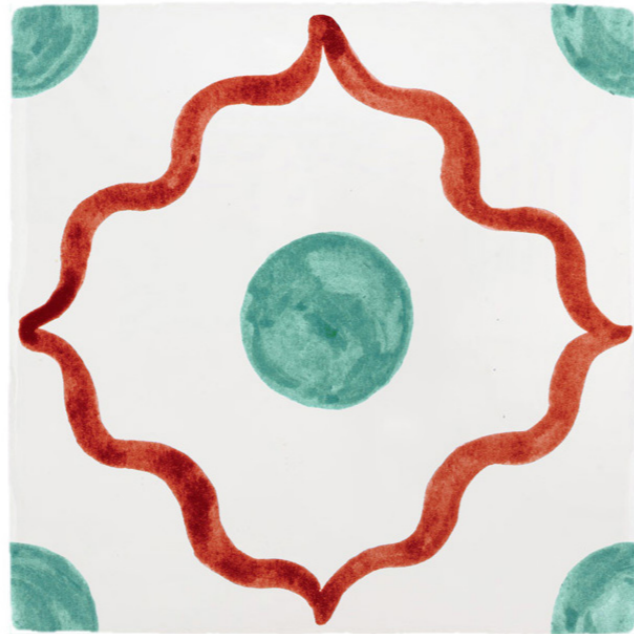

BEIRUT TILE

BERRY & BLUE

BEIRUT TILE

BERRY & GREEN

BEIRUT TILE

BERRY & OLIVE

BEIRUT TILE

BERRY & PURPLE

BEIRUT TILE

MINT & BROWN

BEIRUT TILE

MINT & LILAC

BEIRUT TILE

MINT & ORANGE

BEIRUT TILE

MINT & PURPLE

BEIRUT TILE

BLUE & BROWN

BEIRUT TILE

BLUE & NAVY

BEIRUT TILE
BLUE & CHOCOLATE

BEIRUT TILE
BLUE & GREEN

BEIRUT TILE

PEACH & BLUE

BERRY

MINT

PEACH

BLUE

3. POMEGRANATE TILES

The pomegranate symbolising sanctity, fertility, and abundance in middle-eastern culture.
This light-hearted and airy design would work really well in a bathroom or
around a child's bedroom window.