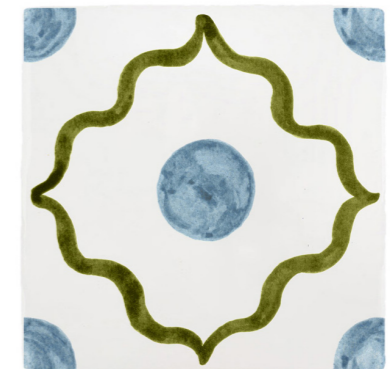

BERRY & BLUE

BERRY & GREEN

BERRY & OLIVE

BERRY & PURPLE

MINT & BROWN

MINT & LILAC

MINT & ORANGE

MINT & PURPLE

SKY BLUE & BROWN

SKY BLUE & NAVY

SKY BLUE & CHOCOLATE

SKY BLUE & GREEN

PEACH & BLUE

PEACH & ORANGE

PEACH & GREEN

PEACH & NAVY

BEIRUT TILE

PEACH & ORANGE

BEIRUT TILE

PEACH & GREEN

BEIRUT TILE

PEACH & NAVY

2. BEIRUT CORNERS

Inspired and paying tribute to Petra's Lebanese ancestry, this collection is a celebration of the beautiful shapes and colours that are reminiscent of magical Beirut.

BERRY

MINT

PEACH

BLUE

3. POMEGRANATE TILES

The pomegranate symbolising sanctity, fertility, and abundance in middle-eastern culture.
This light-hearted and airy design would work really well in a bathroom or
around a child's bedroom window.