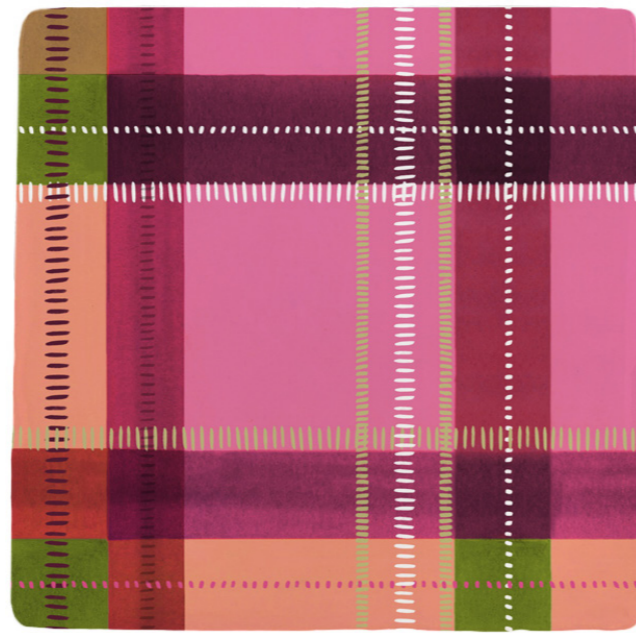

TARTAN TILE

PINK