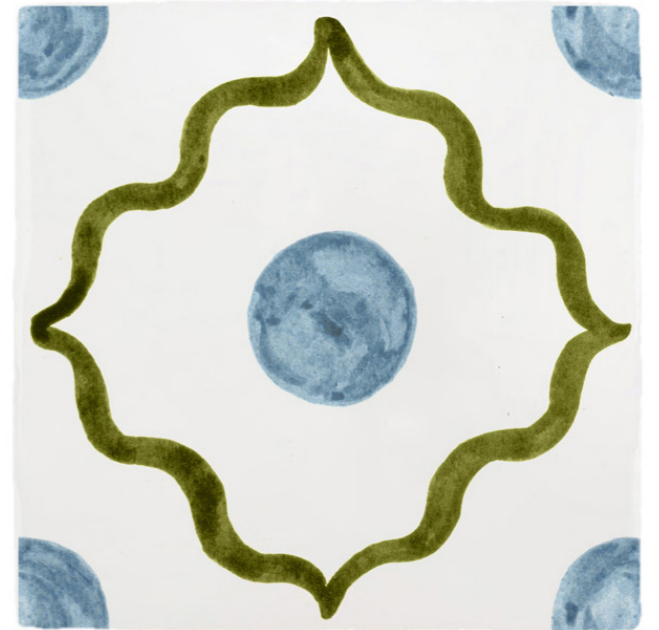

BEIRUT TILE

MINT & BROWN

BEIRUT TILE

MINT & LILAC

BEIRUT TILE

MINT & ORANGE

BEIRUT TILE

MINT & PURPLE

BEIRUT TILE

BLUE & BROWN

BEIRUT TILE

BLUE & NAVY

BEIRUT TILE
BLUE & CHOCOLATE

BEIRUT TILE
BLUE & GREEN

BEIRUT TILE

PEACH & BLUE

BEIRUT TILE

PEACH & ORANGE

BEIRUT TILE

PEACH & GREEN

BEIRUT TILE

PEACH & NAVY

2. BEIRUT CORNERS

Inspired and paying tribute to Petra's Lebanese ancestry, this collection is a celebration of the beautiful shapes and colours that are reminiscent of magical Beirut.

BERRY

MINT

PEACH

BLUE

3. POMEGRANATE TILES

The pomegranate symbolising sanctity, fertility, and abundance in middle-eastern culture.
This light-hearted and airy design would work really well in a bathroom or
around a child's bedroom window.