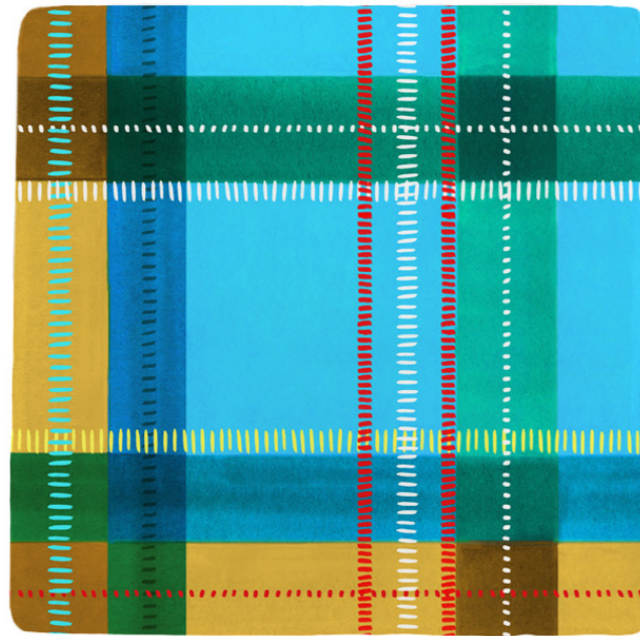

PINSTRIPE DELFT TILE

STONE

PINSTRIPE DELFT TILE

GREY

PINSTRIPE DELFT TILE

BERRY

PINSTRIPE DELFT TILE

PINK

PINSTRIPE DELFT TILE

TEAL

6. TARTAN TILES

Paying homage to the place Petra now calls home, the Scottish Highlands, this new range of hand-decorated Tartan Tiles is uplifting and bright and consists of four striking colour-ways. They're a playful, painterly take on the traditional pattern.

RED

PINK

BLUE

BROWN

TARTAN TILES

BLUE

TARTAN TILE

RED