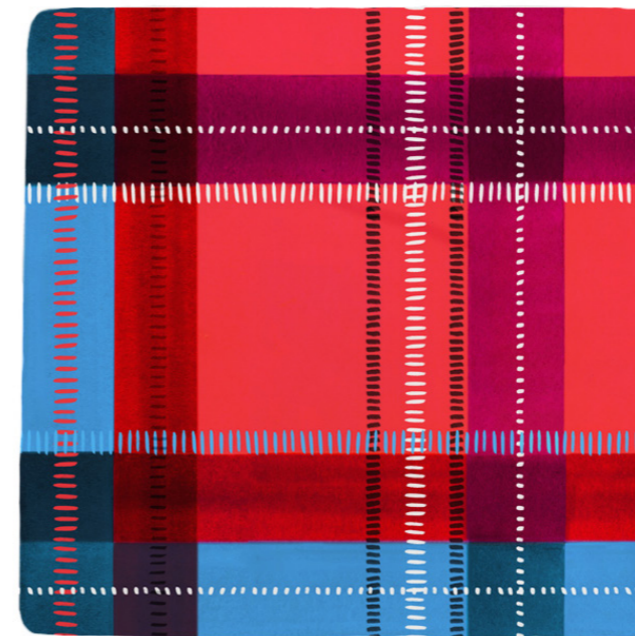

PINSTRIPE DELFT TILE

STONE

PINSTRIPE DELFT TILE

GREY

PINSTRIPE DELFT TILE

BERRY

PINSTRIPE DELFT TILE

PINK

PINSTRIPE DELFT TILE

TEAL

6. TARTAN TILES

Paying homage to the place Petra now calls home, the Scottish Highlands, this new range of hand-decorated Tartan Tiles is uplifting and bright and consists of four striking colour-ways. They're a playful, painterly take on the traditional pattern.

RED

PINK

BLUE

BROWN

TARTAN TILES

BLUE

TARTAN TILE

RED