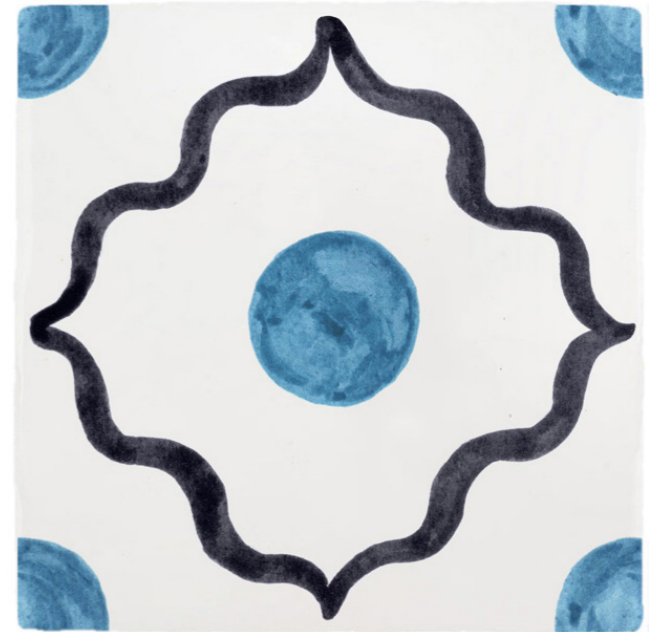

BEIRUT TILE

BERRY & BLUE

BEIRUT TILE

BERRY & GREEN

BEIRUT TILE

BERRY & OLIVE

BEIRUT TILE

BERRY & PURPLE

BEIRUT TILE

MINT & BROWN

BEIRUT TILE

MINT & LILAC

BEIRUT TILE

MINT & ORANGE

BEIRUT TILE

MINT & PURPLE

BEIRUT TILE

BLUE & BROWN

BEIRUT TILE

BLUE & NAVY

BEIRUT TILE
BLUE & CHOCOLATE

BEIRUT TILE
BLUE & GREEN

BEIRUT TILE

PEACH & BLUE

BERRY

MINT

PEACH

BLUE

3. POMEGRANATE TILES

The pomegranate symbolising sanctity, fertility, and abundance in middle-eastern culture.
This light-hearted and airy design would work really well in a bathroom or
around a child's bedroom window.