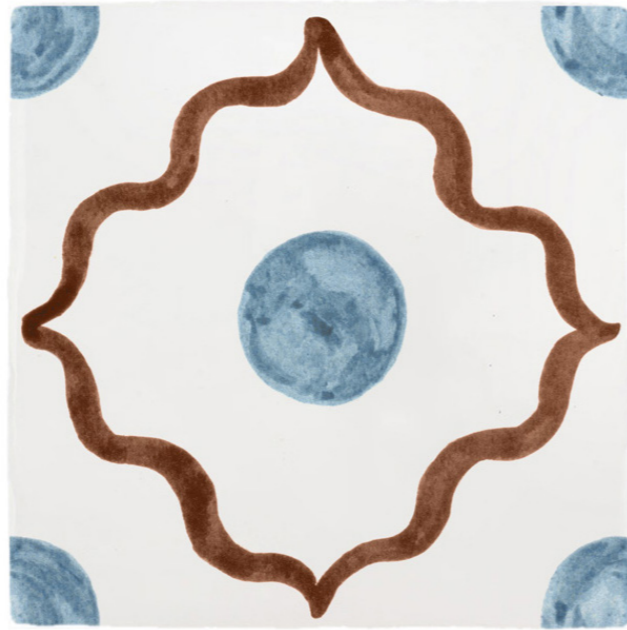

BEIRUT TILE

MINT & BROWN

BEIRUT TILE

MINT & LILAC

BEIRUT TILE

MINT & ORANGE

BEIRUT TILE

MINT & PURPLE

BEIRUT TILE

BLUE & BROWN

BEIRUT TILE

BLUE & NAVY

BEIRUT TILE
BLUE & CHOCOLATE

BEIRUT TILE
BLUE & GREEN

BEIRUT TILE

PEACH & BLUE

BEIRUT TILE

PEACH & ORANGE

BEIRUT TILE

PEACH & GREEN

BEIRUT TILE

PEACH & NAVY

2. BEIRUT CORNERS

Inspired and paying tribute to Petra's Lebanese ancestry, this collection is a celebration of the beautiful shapes and colours that are reminiscent of magical Beirut.

BERRY

MINT

PEACH

BLUE

3. POMEGRANATE TILES

The pomegranate symbolising sanctity, fertility, and abundance in middle-eastern culture.
This light-hearted and airy design would work really well in a bathroom or
around a child's bedroom window.