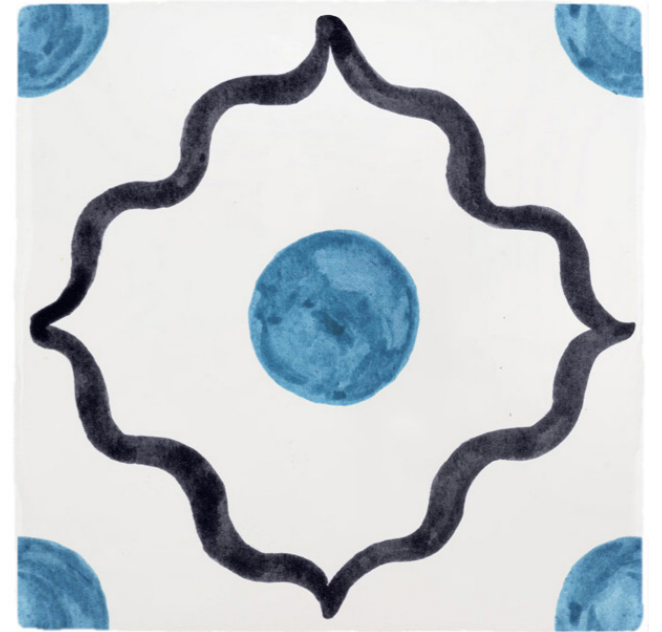

BEIRUT TILE

BERRY & BLUE

BEIRUT TILE

BERRY & GREEN

BEIRUT TILE

BERRY & OLIVE

BEIRUT TILE

BERRY & PURPLE

BEIRUT TILE

MINT & BROWN

BEIRUT TILE

MINT & LILAC

BEIRUT TILE

MINT & ORANGE

BEIRUT TILE

MINT & PURPLE

BEIRUT TILE

BLUE & BROWN

BEIRUT TILE

BLUE & NAVY

BEIRUT TILE
BLUE & CHOCOLATE

BEIRUT TILE
BLUE & GREEN

BEIRUT TILE

PEACH & BLUE

BERRY

MINT

PEACH

BLUE

3. POMEGRANATE TILES

The pomegranate symbolising sanctity, fertility, and abundance in middle-eastern culture.
This light-hearted and airy design would work really well in a bathroom or
around a child's bedroom window.