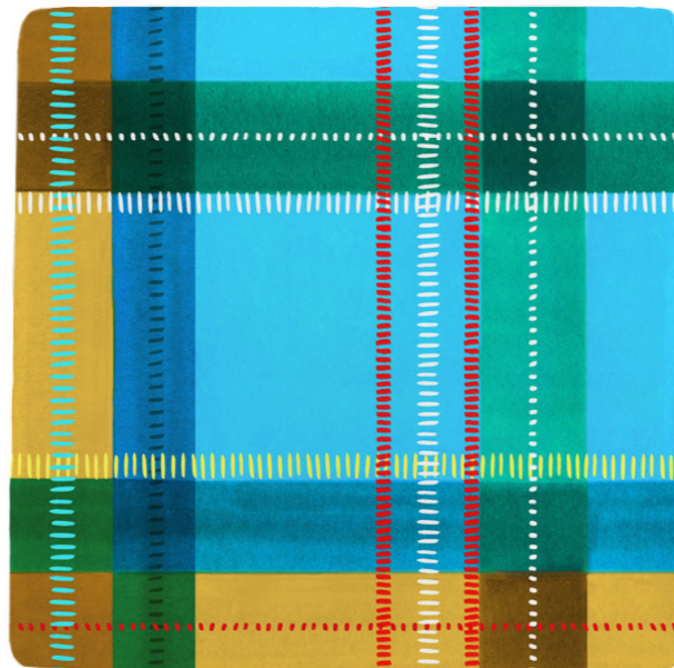

6. TARTAN TILES

Paying homage to the place Petra now calls home, the Scottish Highlands, this new range of hand-decorated Tartan Tiles is uplifting and bright and consists of four striking colour-ways. They're a playful, painterly take on the traditional pattern.

BLUE