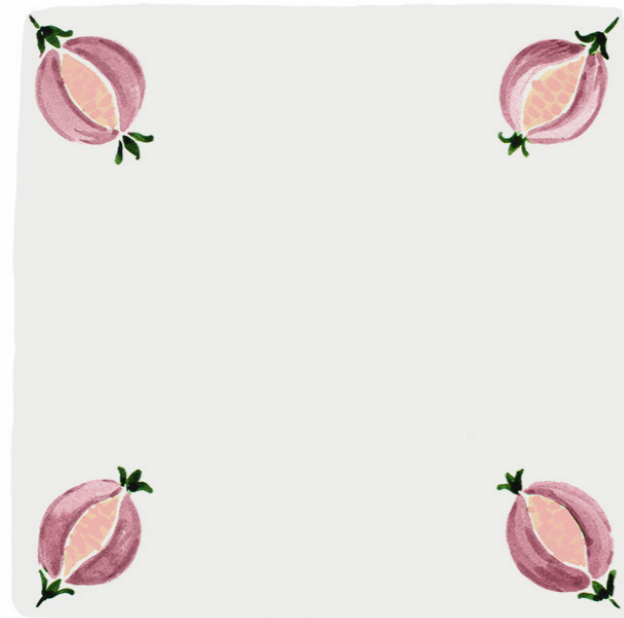

POMEGRANATE TILE

CERISE