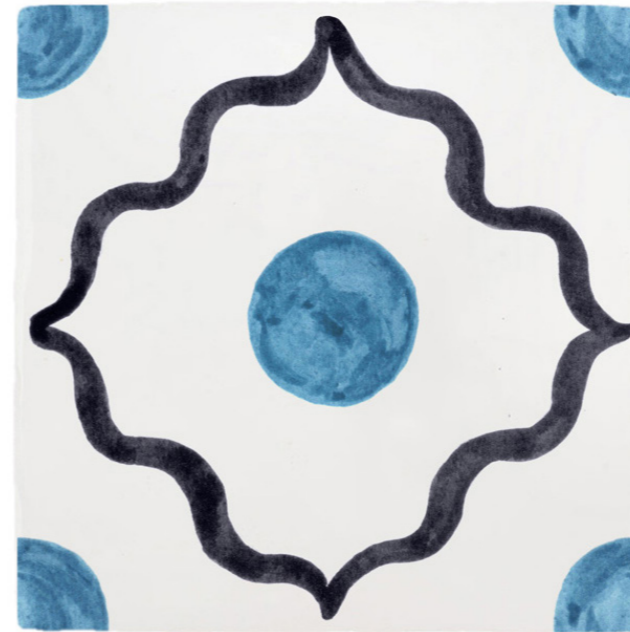

BEIRUT TILE

BERRY & BLUE

BEIRUT TILE

BERRY & GREEN

BEIRUT TILE

BERRY & OLIVE

BEIRUT TILE

BERRY & PURPLE

BEIRUT TILE

MINT & BROWN

BEIRUT TILE

MINT & LILAC

BEIRUT TILE

MINT & ORANGE

BEIRUT TILE

MINT & PURPLE

BEIRUT TILE

BLUE & BROWN

BEIRUT TILE

BLUE & NAVY

BEIRUT TILE
BLUE & CHOCOLATE

BEIRUT TILE
BLUE & GREEN

BEIRUT TILE

PEACH & BLUE

BERRY

MINT

PEACH

BLUE

3. POMEGRANATE TILES

The pomegranate symbolising sanctity, fertility, and abundance in middle-eastern culture.
This light-hearted and airy design would work really well in a bathroom or
around a child's bedroom window.