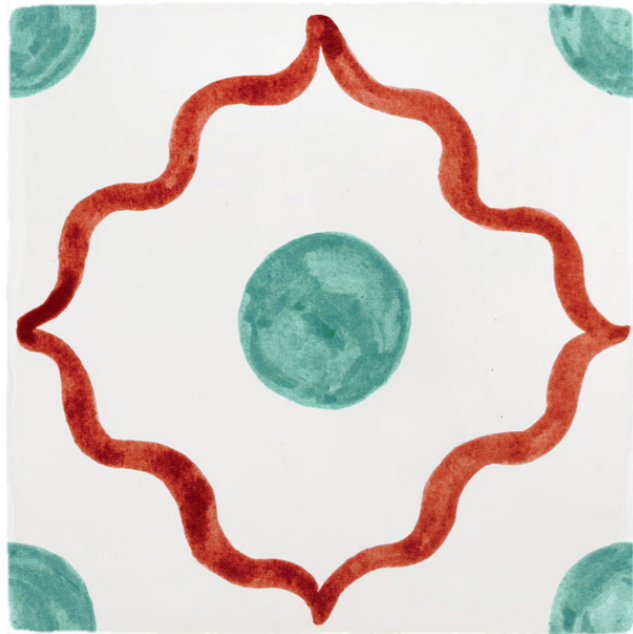

BEIRUT TILE

BERRY & BLUE

BEIRUT TILE

BERRY & GREEN

BEIRUT TILE

BERRY & OLIVE

BEIRUT TILE

BERRY & PURPLE

BEIRUT TILE

MINT & BROWN

BEIRUT TILE

MINT & LILAC

BEIRUT TILE

MINT & ORANGE

BEIRUT TILE

MINT & PURPLE

BEIRUT TILE

BLUE & BROWN

BEIRUT TILE

BLUE & NAVY

BEIRUT TILE
BLUE & CHOCOLATE

BEIRUT TILE
BLUE & GREEN

BEIRUT TILE

PEACH & BLUE

BERRY

MINT

PEACH

BLUE

3. POMEGRANATE TILES

The pomegranate symbolising sanctity, fertility, and abundance in middle-eastern culture.
This light-hearted and airy design would work really well in a bathroom or
around a child's bedroom window.