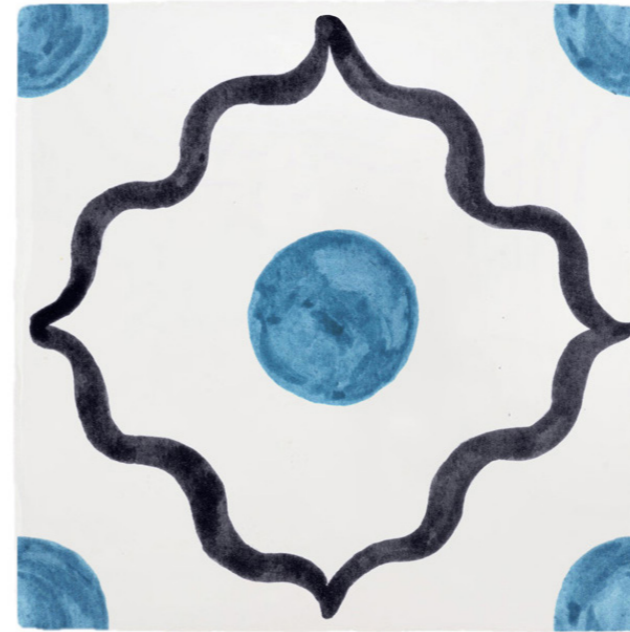

BEIRUT TILE

BERRY & BLUE

BEIRUT TILE

BERRY & GREEN

BEIRUT TILE

BERRY & OLIVE

BEIRUT TILE

BERRY & PURPLE

BEIRUT TILE

MINT & BROWN

BEIRUT TILE

MINT & LILAC

BEIRUT TILE

MINT & ORANGE

BEIRUT TILE

MINT & PURPLE

BEIRUT TILE

BLUE & BROWN

BEIRUT TILE

BLUE & NAVY

BEIRUT TILE
BLUE & CHOCOLATE

BEIRUT TILE
BLUE & GREEN

BEIRUT TILE

PEACH & BLUE

BERRY

MINT

PEACH

BLUE

3. POMEGRANATE TILES

The pomegranate symbolising sanctity, fertility, and abundance in middle-eastern culture.
This light-hearted and airy design would work really well in a bathroom or
around a child's bedroom window.