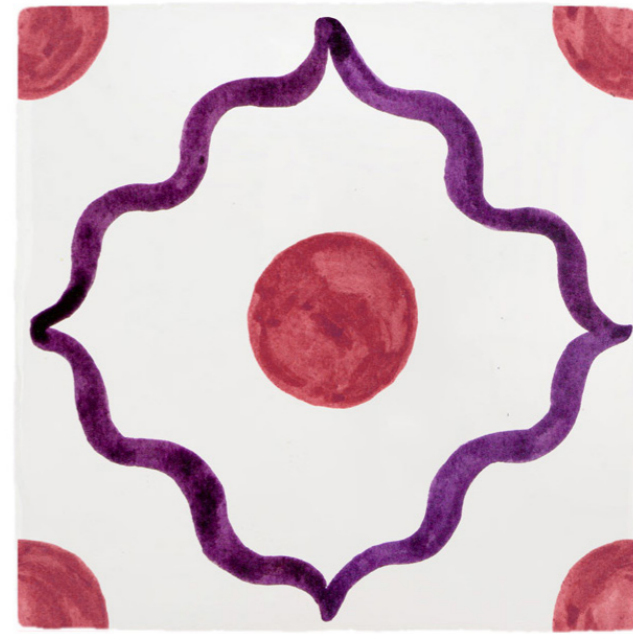

SKY BLUE & BROWN

SKY BLUE & NAVY

SKY BLUE & CHOCOLATE

SKY BLUE & GREEN

PEACH & BLUE

PEACH & ORANGE

PEACH & GREEN

PEACH & NAVY

BEIRUT TILE

BERRY & BLUE

BEIRUT TILE

BERRY & GREEN

BEIRUT TILE

BERRY & OLIVE

BEIRUT TILE

BERRY & PURPLE

BEIRUT TILE

MINT & BROWN

BEIRUT TILE

MINT & LILAC

BEIRUT TILE

MINT & ORANGE

BEIRUT TILE

MINT & PURPLE

BERRY

MINT

PEACH

BLUE

3. POMEGRANATE TILES

The pomegranate symbolising sanctity, fertility, and abundance in middle-eastern culture.
This light-hearted and airy design would work really well in a bathroom or
around a child's bedroom window.