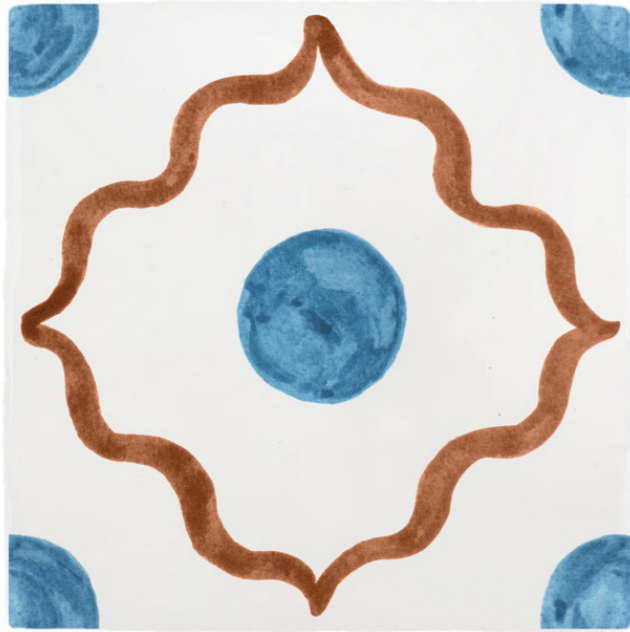

BEIRUT TILE

BERRY & BLUE

BEIRUT TILE

BERRY & GREEN

BEIRUT TILE

BERRY & OLIVE

BEIRUT TILE

BERRY & PURPLE

BEIRUT TILE

MINT & BROWN

BEIRUT TILE

MINT & LILAC

BEIRUT TILE

MINT & ORANGE

BEIRUT TILE

MINT & PURPLE

BEIRUT TILE

BLUE & BROWN

BEIRUT TILE

BLUE & NAVY

BEIRUT TILE
BLUE & CHOCOLATE

BEIRUT TILE
BLUE & GREEN

BEIRUT TILE

PEACH & BLUE

BERRY

MINT

PEACH

BLUE

3. POMEGRANATE TILES

The pomegranate symbolising sanctity, fertility, and abundance in middle-eastern culture.
This light-hearted and airy design would work really well in a bathroom or
around a child's bedroom window.