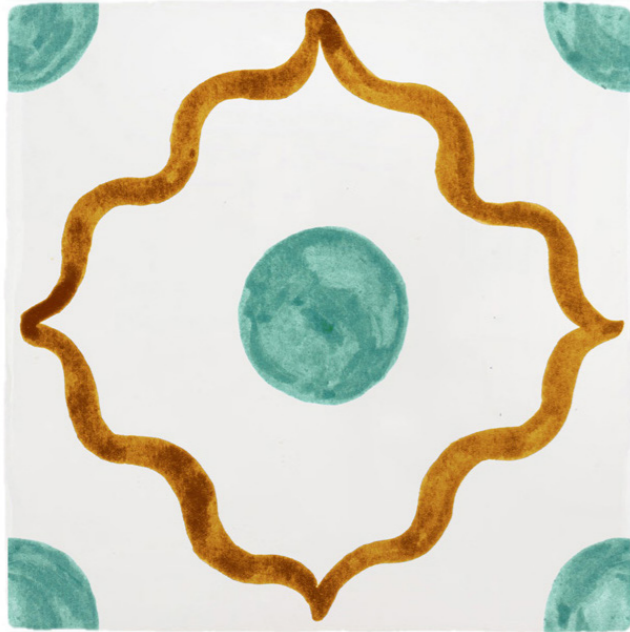

SKY BLUE & BROWN

SKY BLUE & NAVY

SKY BLUE & CHOCOLATE

SKY BLUE & GREEN

PEACH & BLUE

PEACH & ORANGE

PEACH & GREEN

PEACH & NAVY

BEIRUT TILE

BERRY & BLUE

BEIRUT TILE

BERRY & GREEN

BEIRUT TILE

BERRY & OLIVE

BEIRUT TILE

BERRY & PURPLE

BEIRUT TILE

MINT & BROWN

BEIRUT TILE

MINT & LILAC

BEIRUT TILE

MINT & ORANGE

BEIRUT TILE

MINT & PURPLE

BERRY

MINT

PEACH

BLUE

3. POMEGRANATE TILES

The pomegranate symbolising sanctity, fertility, and abundance in middle-eastern culture.
This light-hearted and airy design would work really well in a bathroom or
around a child's bedroom window.