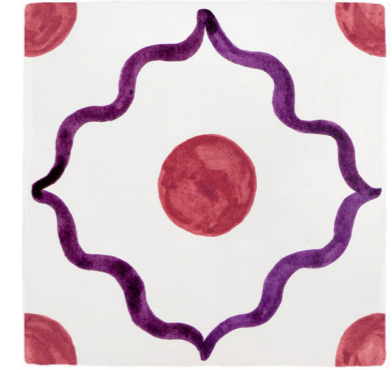

Petra Palumbo

TILE COLLECTIONS 2024

1. BEIRUT TILES

Inspired and paying tribute to Petra's Lebanese ancestry, this collection is a celebration of the beautiful shapes and colours that are reminiscent of magical Beirut.

BERRY & BLUE

BERRY & GREEN

BERRY & OLIVE

BERRY & PURPLE

MINT & BROWN

MINT & LILAC

MINT & ORANGE

MINT & PURPLE