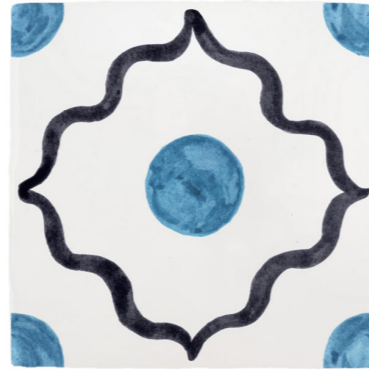

BERRY & BLUE

BERRY & GREEN

BERRY & OLIVE

BERRY & PURPLE

MINT & BROWN

MINT & LILAC

MINT & ORANGE

MINT & PURPLE

SKY BLUE & BROWN

SKY BLUE & NAVY

SKY BLUE & CHOCOLATE

SKY BLUE & GREEN

PEACH & BLUE

PEACH & ORANGE

PEACH & GREEN

PEACH & NAVY

BEIRUT TILE

PEACH & ORANGE

BEIRUT TILE

PEACH & GREEN

BEIRUT TILE

PEACH & NAVY

2. BEIRUT CORNERS

Inspired and paying tribute to Petra's Lebanese ancestry, this collection is a celebration of the beautiful shapes and colours that are reminiscent of magical Beirut.

BERRY

MINT

PEACH

BLUE

3. POMEGRANATE TILES

The pomegranate symbolising sanctity, fertility, and abundance in middle-eastern culture.
This light-hearted and airy design would work really well in a bathroom or
around a child's bedroom window.