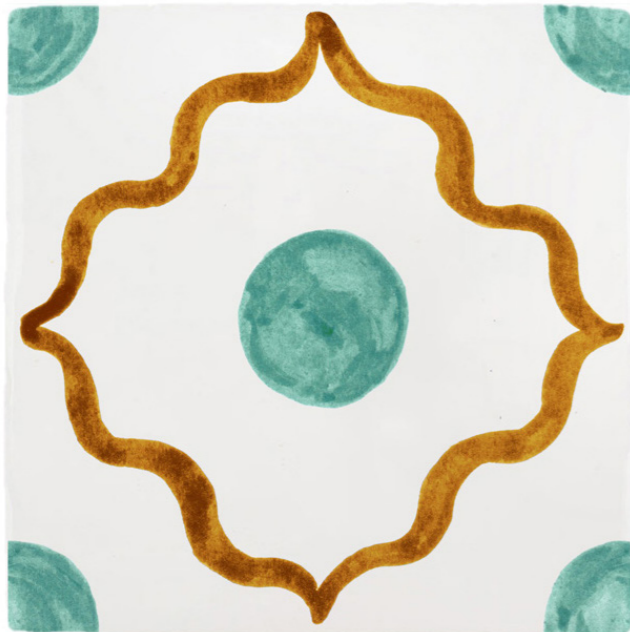

SKY BLUE & BROWN

SKY BLUE & NAVY

SKY BLUE & CHOCOLATE

SKY BLUE & GREEN

PEACH & BLUE

PEACH & ORANGE

PEACH & GREEN

PEACH & NAVY

BEIRUT TILE

BERRY & BLUE

BEIRUT TILE

BERRY & GREEN

BEIRUT TILE

BERRY & OLIVE

BEIRUT TILE

BERRY & PURPLE

BEIRUT TILE

MINT & BROWN

BEIRUT TILE

MINT & LILAC

BEIRUT TILE

MINT & ORANGE

BEIRUT TILE

MINT & PURPLE

BERRY

MINT

PEACH

BLUE

3. POMEGRANATE TILES

The pomegranate symbolising sanctity, fertility, and abundance in middle-eastern culture.
This light-hearted and airy design would work really well in a bathroom or
around a child's bedroom window.