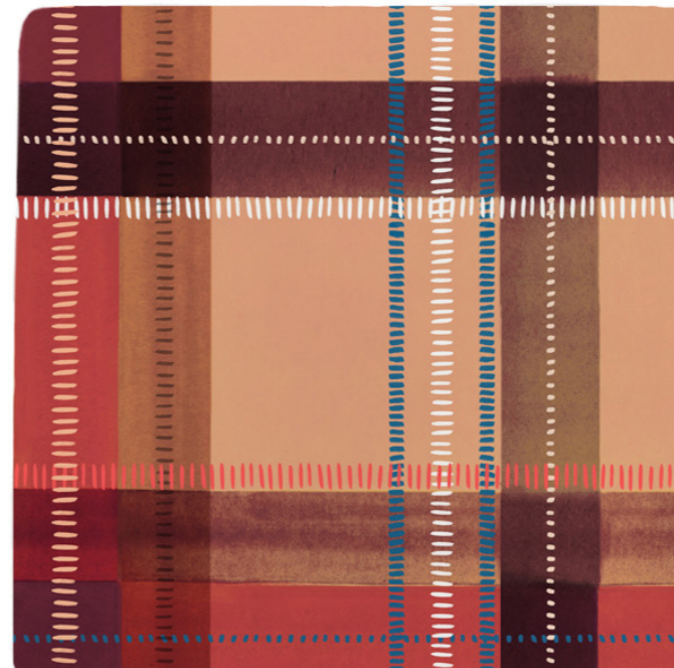

6. TARTAN TILES

Paying homage to the place Petra now calls home, the Scottish Highlands, this new range of hand-decorated Tartan Tiles is uplifting and bright and consists of four striking colour-ways. They're a playful, painterly take on the traditional pattern.

BROWN