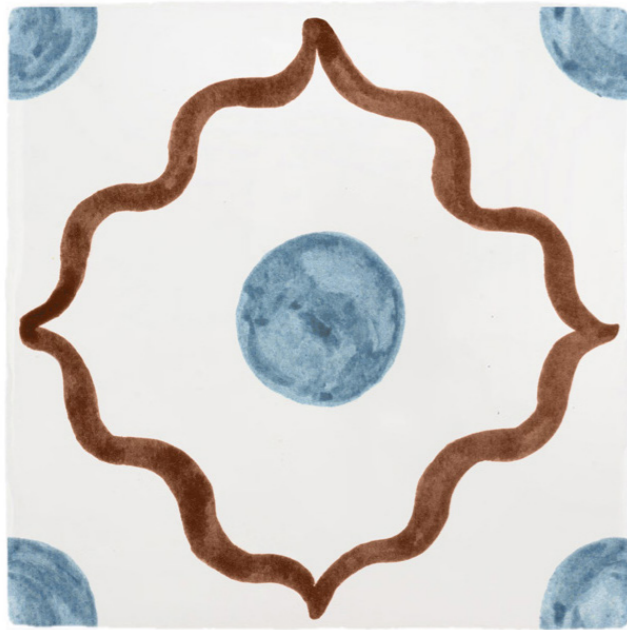

BEIRUT TILE

MINT & BROWN

BEIRUT TILE

MINT & LILAC

BEIRUT TILE

MINT & ORANGE

BEIRUT TILE

MINT & PURPLE

BEIRUT TILE

BLUE & BROWN

BEIRUT TILE

BLUE & NAVY

BEIRUT TILE
BLUE & CHOCOLATE

BEIRUT TILE
BLUE & GREEN

BEIRUT TILE

PEACH & BLUE

BEIRUT TILE

PEACH & ORANGE

BEIRUT TILE

PEACH & GREEN

BEIRUT TILE

PEACH & NAVY

2. BEIRUT CORNERS

Inspired and paying tribute to Petra's Lebanese ancestry, this collection is a celebration of the beautiful shapes and colours that are reminiscent of magical Beirut.

BERRY

MINT

PEACH

BLUE

3. POMEGRANATE TILES

The pomegranate symbolising sanctity, fertility, and abundance in middle-eastern culture.
This light-hearted and airy design would work really well in a bathroom or
around a child's bedroom window.