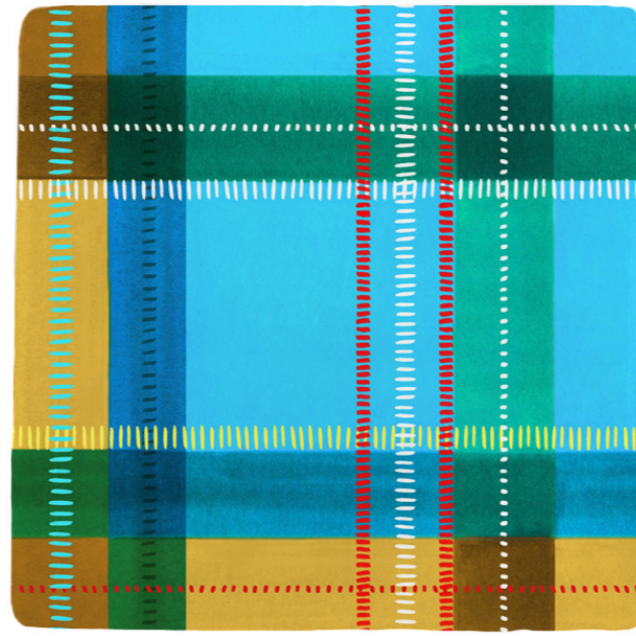

PINSTRIPE DELFT TILE

STONE

PINSTRIPE DELFT TILE

GREY

PINSTRIPE DELFT TILE

BERRY

PINSTRIPE DELFT TILE

PINK

PINSTRIPE DELFT TILE

TEAL

6. TARTAN TILES

Paying homage to the place Petra now calls home, the Scottish Highlands, this new range of hand-decorated Tartan Tiles is uplifting and bright and consists of four striking colour-ways. They're a playful, painterly take on the traditional pattern.

RED

PINK

BLUE

BROWN

TARTAN TILES

BLUE

TARTAN TILE

RED