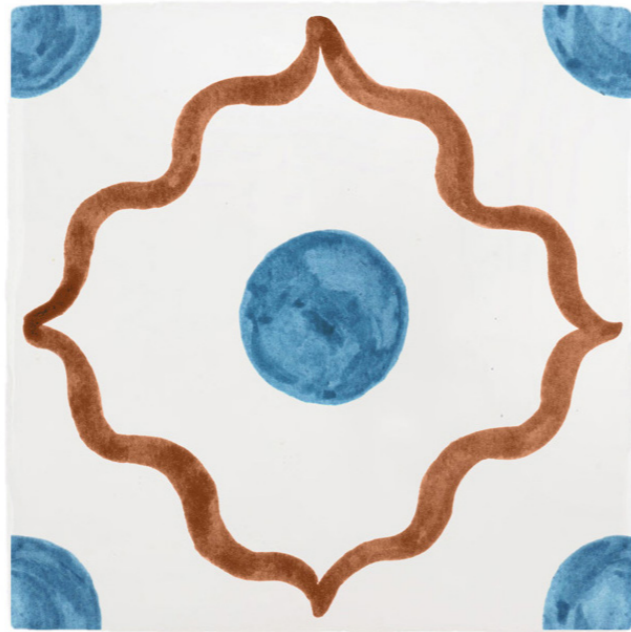

BEIRUT TILE

BERRY & BLUE

BEIRUT TILE

BERRY & GREEN

BEIRUT TILE

BERRY & OLIVE

BEIRUT TILE

BERRY & PURPLE

BEIRUT TILE

MINT & BROWN

BEIRUT TILE

MINT & LILAC

BEIRUT TILE

MINT & ORANGE

BEIRUT TILE

MINT & PURPLE

BEIRUT TILE

BLUE & BROWN

BEIRUT TILE

BLUE & NAVY

BEIRUT TILE
BLUE & CHOCOLATE

BEIRUT TILE
BLUE & GREEN

BEIRUT TILE

PEACH & BLUE

BERRY

MINT

PEACH

BLUE

3. POMEGRANATE TILES

The pomegranate symbolising sanctity, fertility, and abundance in middle-eastern culture.
This light-hearted and airy design would work really well in a bathroom or
around a child's bedroom window.