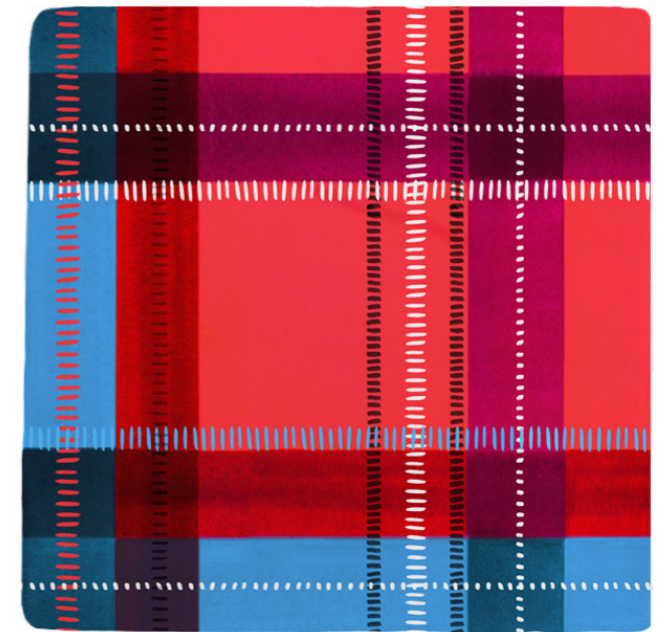

PINSTRIPE DELFT TILE

STONE

PINSTRIPE DELFT TILE

GREY

PINSTRIPE DELFT TILE

BERRY

PINSTRIPE DELFT TILE

PINK

PINSTRIPE DELFT TILE

TEAL

6. TARTAN TILES

Paying homage to the place Petra now calls home, the Scottish Highlands, this new range of hand-decorated Tartan Tiles is uplifting and bright and consists of four striking colour-ways. They're a playful, painterly take on the traditional pattern.

RED

PINK

BLUE

BROWN

TARTAN TILES

BLUE

TARTAN TILE

RED