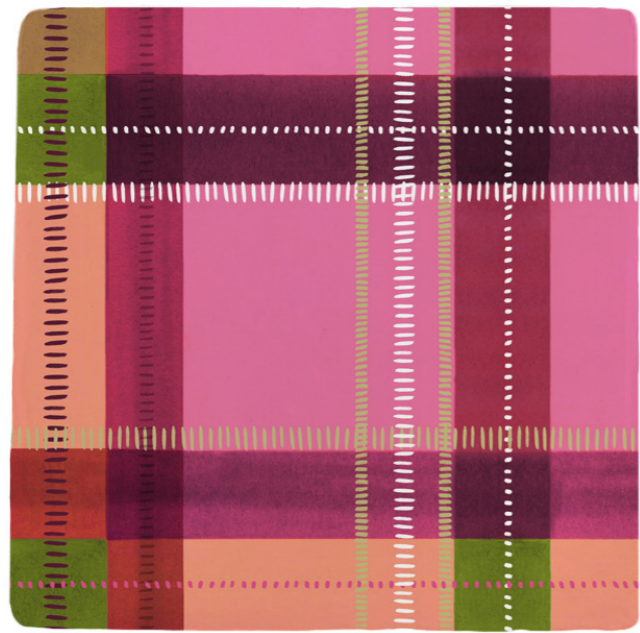

TARTAN TILE

PINK