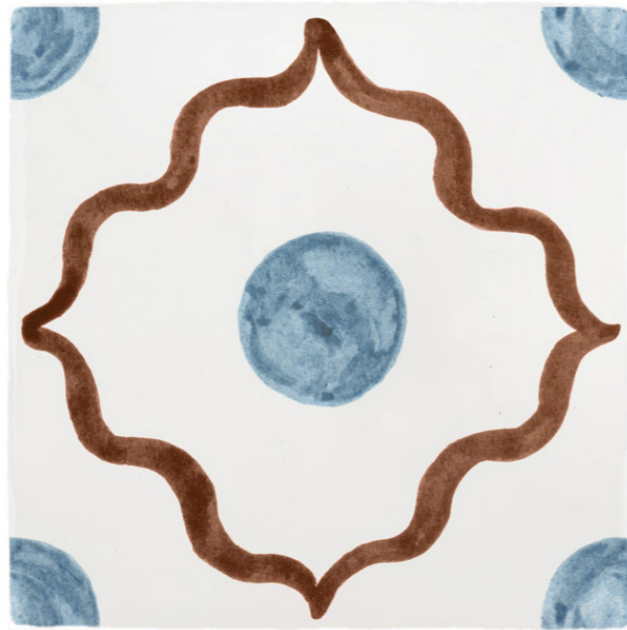

BEIRUT TILE

MINT & BROWN

BEIRUT TILE

MINT & LILAC

BEIRUT TILE

MINT & ORANGE

BEIRUT TILE

MINT & PURPLE

BEIRUT TILE

BLUE & BROWN

BEIRUT TILE

BLUE & NAVY

BEIRUT TILE
BLUE & CHOCOLATE

BEIRUT TILE
BLUE & GREEN

BEIRUT TILE

PEACH & BLUE

BEIRUT TILE

PEACH & ORANGE

BEIRUT TILE

PEACH & GREEN

BEIRUT TILE

PEACH & NAVY

2. BEIRUT CORNERS

Inspired and paying tribute to Petra's Lebanese ancestry, this collection is a celebration of the beautiful shapes and colours that are reminiscent of magical Beirut.

BERRY

MINT

PEACH

BLUE

3. POMEGRANATE TILES

The pomegranate symbolising sanctity, fertility, and abundance in middle-eastern culture.
This light-hearted and airy design would work really well in a bathroom or
around a child's bedroom window.