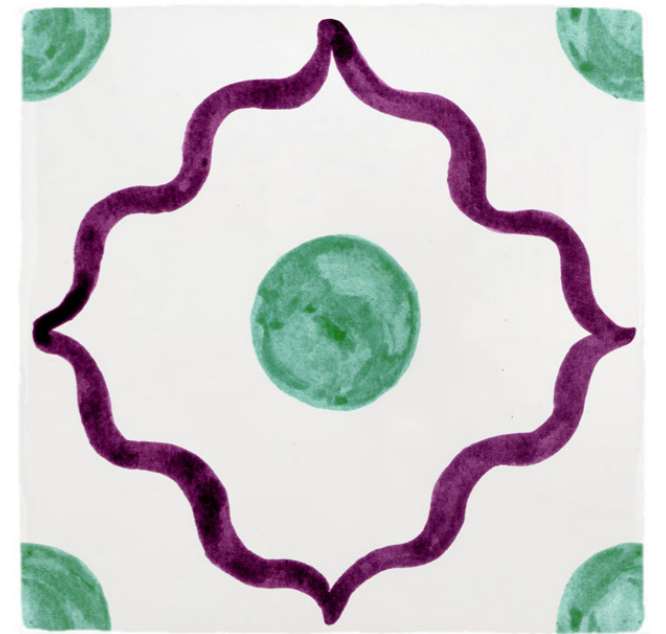

BEIRUT TILE

BERRY & BLUE

BEIRUT TILE

BERRY & GREEN

BEIRUT TILE

BERRY & OLIVE

BEIRUT TILE

BERRY & PURPLE

BEIRUT TILE

MINT & BROWN

BEIRUT TILE

MINT & LILAC

BEIRUT TILE

MINT & ORANGE

BEIRUT TILE

MINT & PURPLE

BEIRUT TILE

BLUE & BROWN

BEIRUT TILE

BLUE & NAVY

BEIRUT TILE
BLUE & CHOCOLATE

BEIRUT TILE
BLUE & GREEN

BEIRUT TILE

PEACH & BLUE

BERRY

MINT

PEACH

BLUE

3. POMEGRANATE TILES

The pomegranate symbolising sanctity, fertility, and abundance in middle-eastern culture.
This light-hearted and airy design would work really well in a bathroom or
around a child's bedroom window.