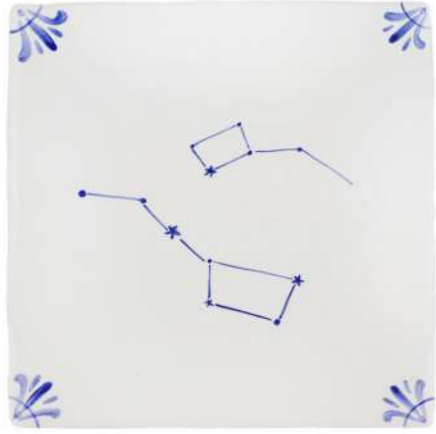

SPACE DELFT TILES

BIG DIPPER

HOT AIR BALLOON

LIFT OFF

MOON

SATURN

SUN

TELESCOPE